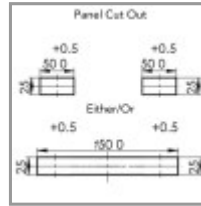

## SmartRack Door Handles with Combination Lock with Bypass Key, 2-pack for Front and Rear Doors

MODEL NUMBER: SRCOMBO

### Highlights

- Two piece replacement combo locks for SmartRack Enclosures
- Three digit combo
- Key override

## Specifications

OVERVIEW	
UPC Code	037332143204
Accessory Type	Handle Kit
Accessory Class	Rack Accessories
PHYSICAL	
Shipping Dimensions (hwd / in.)	6.00 x 7.00 x 2.00
Shipping Dimensions (hwd / cm)	15.24 x 17.78 x 5.08
Shipping Weight (lbs.)	1.00
Shipping Weight (kg)	0.45