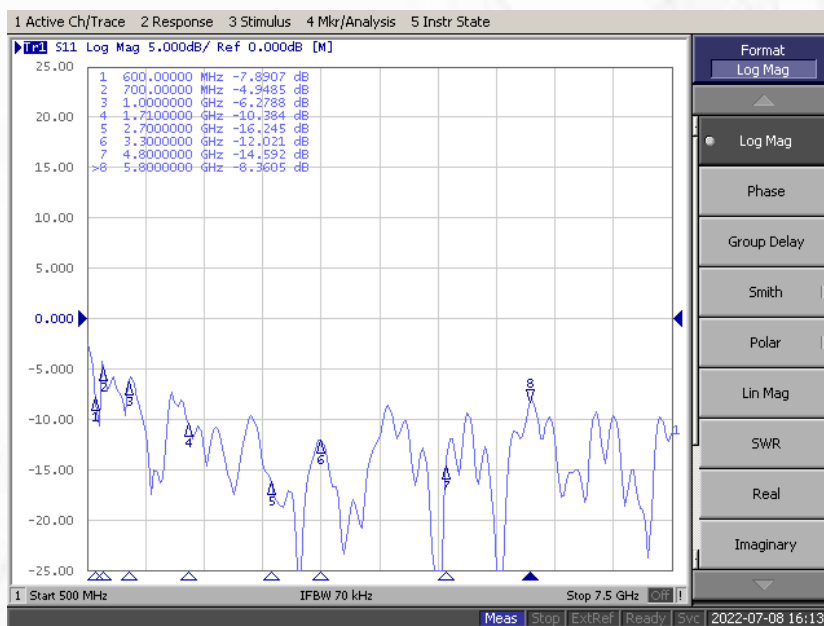

Maswell 5G/4G/WiFi MIMO Panel Antenna 600-8000MHz

AN_Master_001-2

Mechanical dimension

Maswell 5G/4G/WiFi MIMO Panel Antenna

600-8000MHz

AN_Master_001-2

Specifications

Item	Specifications	
Antenna1	Center Frequency	600-8000MHz
	Polarization	Linear (+45°)
	Gain	6.9dBi (Maxium)
	V.S.W.R	< 2.0
	Impedance	50Ω
	Isolation	15dB
Antenna2	Center Frequency	600-8000MHz
	Polarization	Linear (-45°)
	Gain	7.5dBi (Maximum)
	V.S.W.R	< 2.0
	Impedance	50Ω
	Isolation	15dB
Mechanical	Dimension	22cm*22cm*4.5cm
	Weight	1380g
	Cable	Customizable
	Connector	SMA or others
	Mounting Method	U bolt /Screw
Environmental	Operating Temperature	-40°C~+85°C
	Waterproof	IP67
	UV stabilized:	YES
	Vibration	10 to 55Hz with 1.5mm amplitude 2hours
	Environmentally Friendly	ROHS Compliant

Maswell 5G/4G/WiFi MIMO Panel Antenna 600-8000MHz

AN_Master_001-2

Product Configuration in Details

- ◆ Support all 5g, 4G, 3G, GSM and dual band WiFi bands in the world!
- ◆ Single antenna meets all wireless protocol needs, no need to buy other antenna!
- ◆ Up to 6dbi gain for various signal transmitting and receiving scenarios!

Maswell 5G/4G/WiFi MIMO Panel Antenna 600-8000MHz

AN_Master_001-2

Measured results:

S11

Antenna 1 (Main)

Antenna 2 (AUX)

Maswell 5G/4G/WiFi MIMO Panel Antenna 600-8000MHz

AN_Master_001-2

Measured results:

VSWR

Antenna 1 (Main)

Antenna 2 (AUX)

Maswell 5G/4G/WiFi MIMO Panel Antenna 600-8000MHz

AN_Master_001-2

Measured results:

Isolation