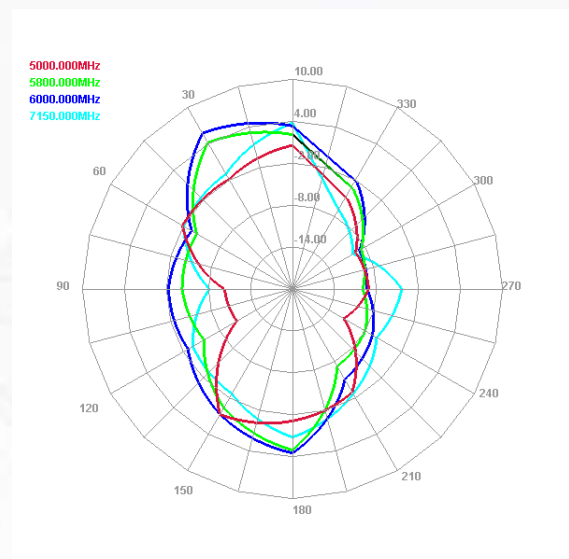

E plane

H plane

Maswell 5G/4G/WiFi MIMO Panel Antenna 600-8000MHz

AN_Master_001-2

Radiation pattern: high frequency

Antenna 1

E plane

H plane

Antenna 2

E plane

H plane

Maswell 5G/4G/WiFi MIMO Panel Antenna 600-8000MHz

AN_Master_001-2

Measured Gain Performances (Antenna 1)

Freq (MHz)	Effi (%)	Gain (dBi)
600	49.54	2.25
650	50.1	0.8
700	51.47	1.35
750	60.18	2.34
800	82.03	3.43
850	79.01	4.01
900	72.49	3.32
950	66.85	3.61
1000	81.02	4.93
1050	85.14	5.45
1100	84.27	5.4
1150	92.99	5.74
1200	95.46	5.66
1250	100.65	6.93
1300	102.41	6.81
1350	91.17	5.79
1400	89.87	5.69
1450	104.09	6.18
1500	86.43	3.81
1550	84.55	4.42
1600	85.16	3.56
1650	81.36	3.31
1700	77.23	3.77
1750	79.44	4.55
1800	75.3	4.57
1850	73.69	3.98
1900	78.16	3.89
1950	75.08	3.71
2000	73.63	3.8
2050	73.16	4.25
2100	73.43	4.39
2150	60.17	3.86
2200	65.77	4.16
2250	75.59	4.03
2300	77.7	5
2350	82.09	5.28
2400	81.84	4.54