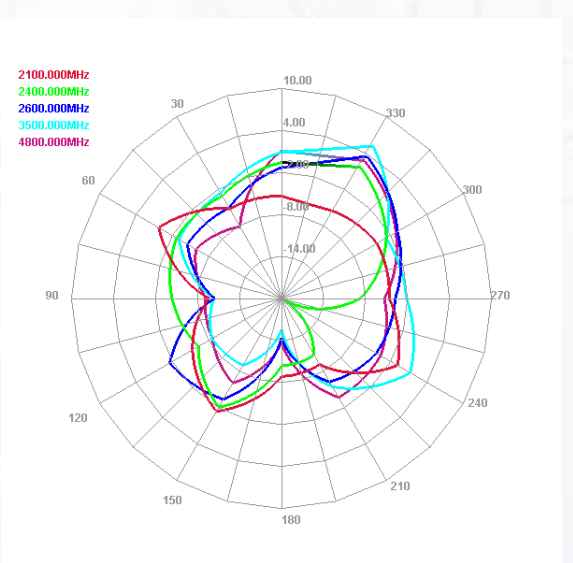

Maswell 5G/4G/WiFi MIMO Panel Antenna 600-8000MHz

AN_Master_001-2

Mechanical dimension

Maswell 5G/4G/WiFi MIMO Panel Antenna

600-8000MHz

AN_Master_001-2

Specifications

Item	Specifications	
Antenna1	Center Frequency	600-8000MHz
	Polarization	Linear (+45°)
	Gain	6.9dBi (Maxium)
	V.S.W.R	< 2.0
	Impedance	50Ω
	Isolation	15dB
Antenna2	Center Frequency	600-8000MHz
	Polarization	Linear (-45°)
	Gain	7.5dBi (Maximum)
	V.S.W.R	< 2.0
	Impedance	50Ω
	Isolation	15dB
Mechanical	Dimension	22cm*22cm*4.5cm
	Weight	1380g
	Cable	Customizable
	Connector	SMA or others
	Mounting Method	U bolt /Screw
Environmental	Operating Temperature	-40°C~+85°C
	Waterproof	IP67
	UV stabilized:	YES
	Vibration	10 to 55Hz with 1.5mm amplitude 2hours
	Environmentally Friendly	ROHS Compliant

Maswell 5G/4G/WiFi MIMO Panel Antenna 600-8000MHz

AN_Master_001-2

Radiation pattern: low frequency

Antenna 1

E plane

H plane

Antenna 2

E plane

H plane

Maswell 5G/4G/WiFi MIMO Panel Antenna 600-8000MHz

AN_Master_001-2

Radiation pattern: medium frequency

Antenna 1

E plane

H plane

Antenna 2

E plane

H plane

Maswell 5G/4G/WiFi MIMO Panel Antenna 600-8000MHz

AN_Master_001-2

Radiation pattern: high frequency

Antenna 1

E plane

H plane