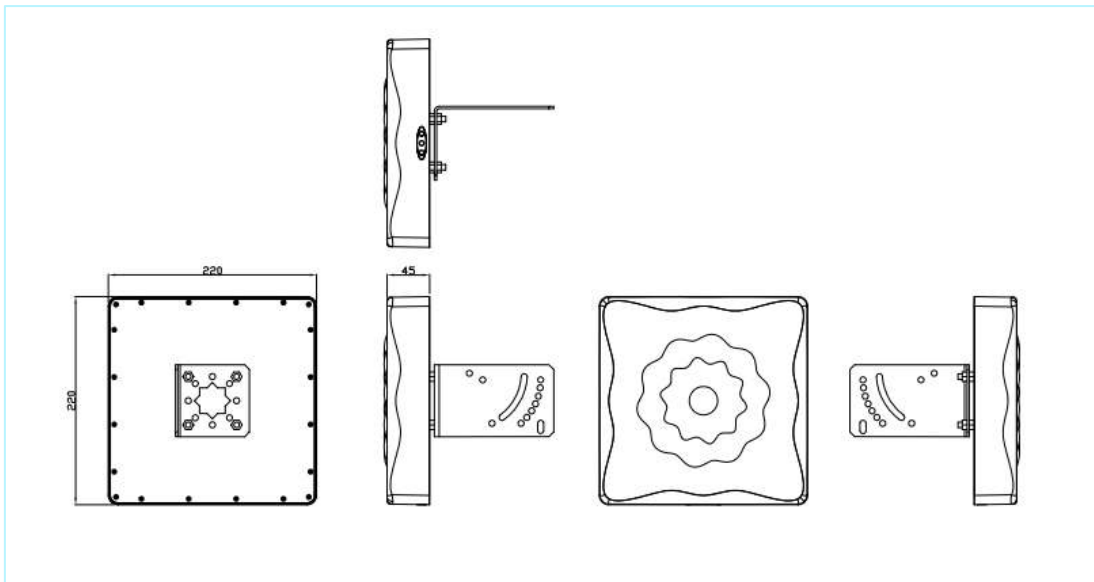

Maswell 5G/4G/WiFi MIMO Panel Antenna 600-8000MHz

AN_Master_001-2

Mechanical dimension

Maswell 5G/4G/WiFi MIMO Panel Antenna

600-8000MHz

AN_Master_001-2

Specifications

Item	Specifications	
Antenna1	Center Frequency	600-8000MHz
	Polarization	Linear (+45°)
	Gain	6.9dBi (Maxium)
	V.S.W.R	< 2.0
	Impedance	50Ω
	Isolation	15dB
Antenna2	Center Frequency	600-8000MHz
	Polarization	Linear (-45°)
	Gain	7.5dBi (Maximum)
	V.S.W.R	< 2.0
	Impedance	50Ω
	Isolation	15dB
Mechanical	Dimension	22cm*22cm*4.5cm
	Weight	1380g
	Cable	Customizable
	Connector	SMA or others
	Mounting Method	U bolt /Screw
Environmental	Operating Temperature	-40°C~+85°C
	Waterproof	IP67
	UV stabilized:	YES
	Vibration	10 to 55Hz with 1.5mm amplitude 2hours
	Environmentally Friendly	ROHS Compliant