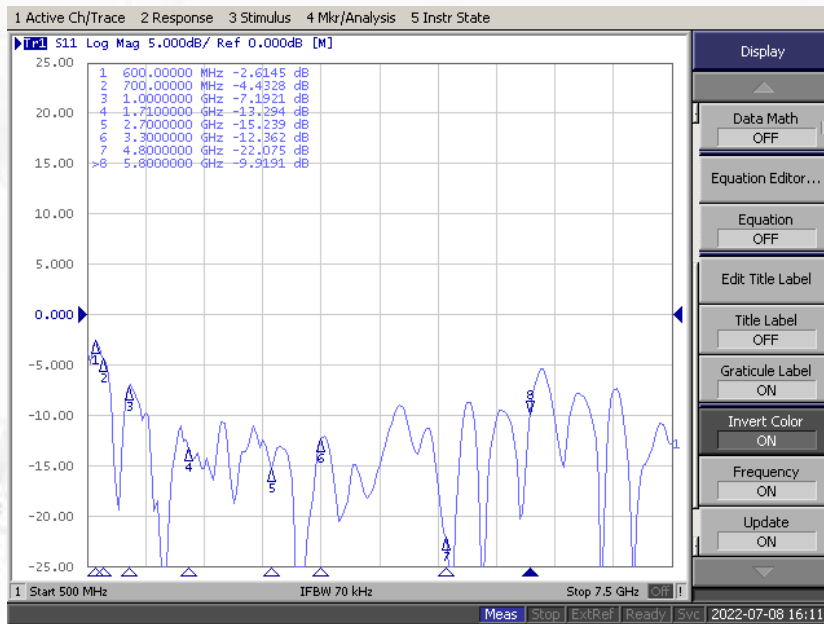

Maswell 5G/4G/WiFi MIMO Panel Antenna 600-8000MHz

AN_Master_001-2

Mechanical dimension

Maswell 5G/4G/WiFi MIMO Panel Antenna

600-8000MHz

AN_Master_001-2

Specifications

Item	Specifications	
Antenna1	Center Frequency	600-8000MHz
	Polarization	Linear (+45°)
	Gain	6.9dBi (Maxium)
	V.S.W.R	< 2.0
	Impedance	50Ω
	Isolation	15dB
Antenna2	Center Frequency	600-8000MHz
	Polarization	Linear (-45°)
	Gain	7.5dBi (Maximum)
	V.S.W.R	< 2.0
	Impedance	50Ω
	Isolation	15dB
Mechanical	Dimension	22cm*22cm*4.5cm
	Weight	1380g
	Cable	Customizable
	Connector	SMA or others
	Mounting Method	U bolt /Screw
Environmental	Operating Temperature	-40°C~+85°C
	Waterproof	IP67
	UV stabilized:	YES
	Vibration	10 to 55Hz with 1.5mm amplitude 2hours
	Environmentally Friendly	ROHS Compliant

Maswell 5G/4G/WiFi MIMO Panel Antenna 600-8000MHz

AN_Master_001-2

Product Configuration in Details

- ◆ Support all 5g, 4G, 3G, GSM and dual band WiFi bands in the world!
- ◆ Single antenna meets all wireless protocol needs, no need to buy other antenna!
- ◆ Up to 6dbi gain for various signal transmitting and receiving scenarios!

Maswell 5G/4G/WiFi MIMO Panel Antenna 600-8000MHz

AN_Master_001-2

Measured results:

S11

Antenna 1 (Main)

Antenna 2 (AUX)

Maswell 5G/4G/WiFi MIMO Panel Antenna 600-8000MHz

AN_Master_001-2

Measured results:

VSWR

Antenna 1 (Main)

Antenna 2 (AUX)

Maswell 5G/4G/WiFi MIMO Panel Antenna 600-8000MHz

AN_Master_001-2

Measured results:

Isolation