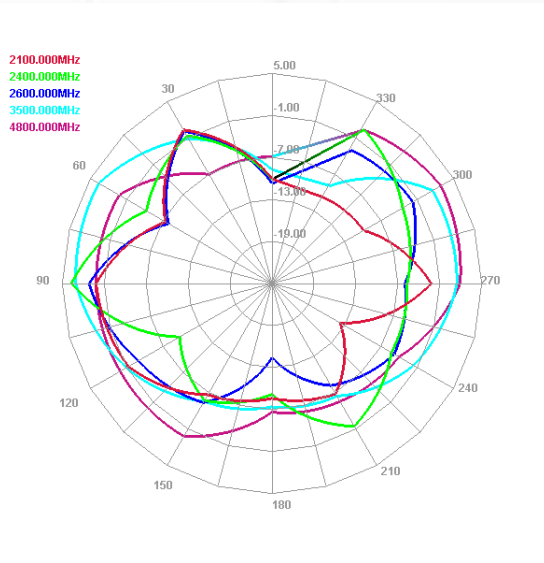

Maswell 5G/4G/WiFi MIMO Panel Antenna 600-8000MHz

AN_Master_001-2

Mechanical dimension

Maswell 5G/4G/WiFi MIMO Panel Antenna

600-8000MHz

AN_Master_001-2

Specifications

Item	Specifications	
Antenna1	Center Frequency	600-8000MHz
	Polarization	Linear (+45°)
	Gain	6.9dBi (Maxium)
	V.S.W.R	< 2.0
	Impedance	50Ω
	Isolation	15dB
Antenna2	Center Frequency	600-8000MHz
	Polarization	Linear (-45°)
	Gain	7.5dBi (Maximum)
	V.S.W.R	< 2.0
	Impedance	50Ω
	Isolation	15dB
Mechanical	Dimension	22cm*22cm*4.5cm
	Weight	1380g
	Cable	Customizable
	Connector	SMA or others
	Mounting Method	U bolt /Screw
Environmental	Operating Temperature	-40°C~+85°C
	Waterproof	IP67
	UV stabilized:	YES
	Vibration	10 to 55Hz with 1.5mm amplitude 2hours
	Environmentally Friendly	ROHS Compliant

Measured results:

VSWR

Antenna 1 (Main)

Antenna 2 (AUX)

Maswell 5G/4G/WiFi MIMO Panel Antenna 600-8000MHz

AN_Master_001-2

Measured results:

Isolation

Maswell 5G/4G/WiFi MIMO Panel Antenna 600-8000MHz

AN_Master_001-2

Radiation pattern: low frequency

Antenna 1

E plane

H plane

Antenna 2

E plane

H plane

Maswell 5G/4G/WiFi MIMO Panel Antenna 600-8000MHz

AN_Master_001-2

Radiation pattern: medium frequency

Antenna 1

E plane

H plane

Antenna 2