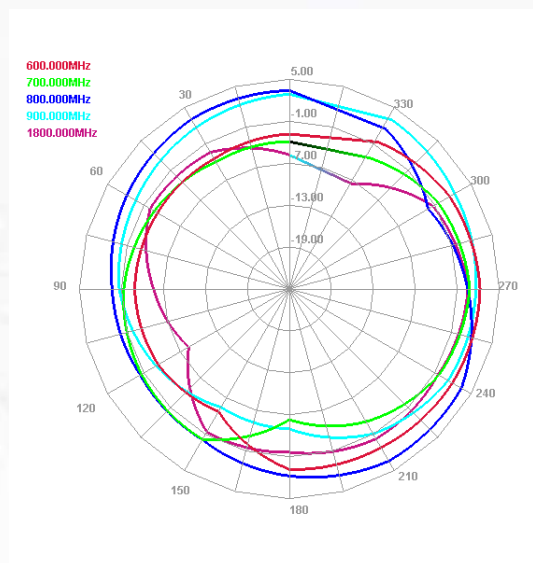

Maswell 5G/4G/WiFi MIMO Panel Antenna 600-8000MHz

AN_Master_001-2

Mechanical dimension

Maswell 5G/4G/WiFi MIMO Panel Antenna

600-8000MHz

AN_Master_001-2

Specifications

Item	Specifications	
Antenna1	Center Frequency	600-8000MHz
	Polarization	Linear (+45°)
	Gain	6.9dBi (Maxium)
	V.S.W.R	< 2.0
	Impedance	50Ω
	Isolation	15dB
Antenna2	Center Frequency	600-8000MHz
	Polarization	Linear (-45°)
	Gain	7.5dBi (Maximum)
	V.S.W.R	< 2.0
	Impedance	50Ω
	Isolation	15dB
Mechanical	Dimension	22cm*22cm*4.5cm
	Weight	1380g
	Cable	Customizable
	Connector	SMA or others
	Mounting Method	U bolt /Screw
Environmental	Operating Temperature	-40°C~+85°C
	Waterproof	IP67
	UV stabilized:	YES
	Vibration	10 to 55Hz with 1.5mm amplitude 2hours
	Environmentally Friendly	ROHS Compliant

Measured results:

VSWR

Antenna 1 (Main)

Antenna 2 (AUX)

Maswell 5G/4G/WiFi MIMO Panel Antenna 600-8000MHz

AN_Master_001-2

Measured results:

Isolation

Maswell 5G/4G/WiFi MIMO Panel Antenna 600-8000MHz

AN_Master_001-2

Radiation pattern: low frequency

Antenna 1

E plane

H plane

Antenna 2

E plane