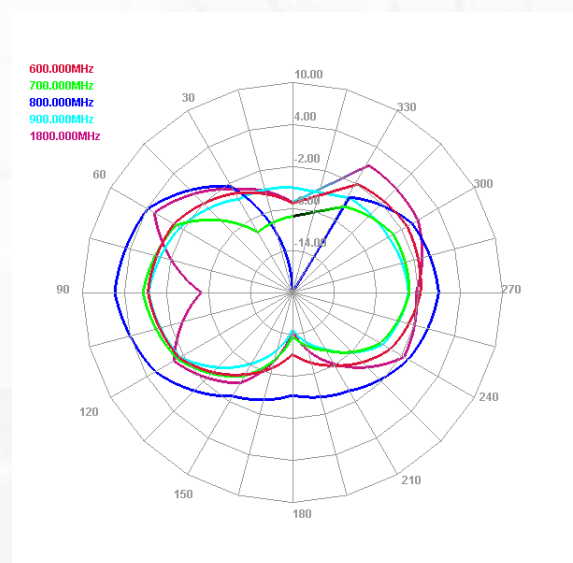

Maswell 5G/4G/WiFi MIMO Panel Antenna 600-8000MHz

AN_Master_001-2

Mechanical dimension

Maswell 5G/4G/WiFi MIMO Panel Antenna

600-8000MHz

AN_Master_001-2

Specifications

Item	Specifications	
Antenna1	Center Frequency	600-8000MHz
	Polarization	Linear (+45°)
	Gain	6.9dBi (Maxium)
	V.S.W.R	< 2.0
	Impedance	50Ω
	Isolation	15dB
Antenna2	Center Frequency	600-8000MHz
	Polarization	Linear (-45°)
	Gain	7.5dBi (Maximum)
	V.S.W.R	< 2.0
	Impedance	50Ω
	Isolation	15dB
Mechanical	Dimension	22cm*22cm*4.5cm
	Weight	1380g
	Cable	Customizable
	Connector	SMA or others
	Mounting Method	U bolt /Screw
Environmental	Operating Temperature	-40°C~+85°C
	Waterproof	IP67
	UV stabilized:	YES
	Vibration	10 to 55Hz with 1.5mm amplitude 2hours
	Environmentally Friendly	ROHS Compliant

Measured results:

VSWR

Antenna 1 (Main)

Antenna 2 (AUX)

Maswell 5G/4G/WiFi MIMO Panel Antenna 600-8000MHz

AN_Master_001-2

Measured results:

Isolation

Maswell 5G/4G/WiFi MIMO Panel Antenna 600-8000MHz

AN_Master_001-2

Radiation pattern: low frequency

Antenna 1

E plane

H plane

Antenna 2

E plane

H plane

Maswell 5G/4G/WiFi MIMO Panel Antenna 600-8000MHz

AN_Master_001-2

Radiation pattern: medium frequency

Antenna 1

E plane

H plane

Antenna 2