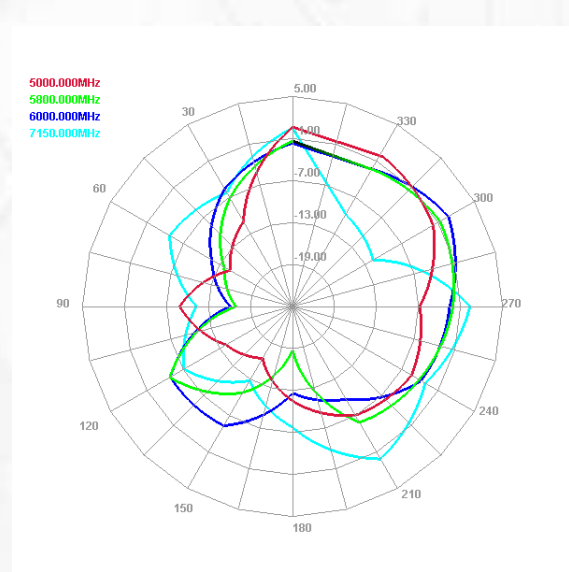

Maswell 5G/4G/WiFi MIMO Panel Antenna 600-8000MHz

AN_Master_001-2

Mechanical dimension

Maswell 5G/4G/WiFi MIMO Panel Antenna

600-8000MHz

AN_Master_001-2

Specifications

Item	Specifications	
Antenna1	Center Frequency	600-8000MHz
	Polarization	Linear (+45°)
	Gain	6.9dBi (Maxium)
	V.S.W.R	< 2.0
	Impedance	50Ω
	Isolation	15dB
Antenna2	Center Frequency	600-8000MHz
	Polarization	Linear (-45°)
	Gain	7.5dBi (Maximum)
	V.S.W.R	< 2.0
	Impedance	50Ω
	Isolation	15dB
Mechanical	Dimension	22cm*22cm*4.5cm
	Weight	1380g
	Cable	Customizable
	Connector	SMA or others
	Mounting Method	U bolt /Screw
Environmental	Operating Temperature	-40°C~+85°C
	Waterproof	IP67
	UV stabilized:	YES
	Vibration	10 to 55Hz with 1.5mm amplitude 2hours
	Environmentally Friendly	ROHS Compliant

E plane

H plane

Maswell 5G/4G/WiFi MIMO Panel Antenna 600-8000MHz

AN_Master_001-2

Radiation pattern: high frequency

Antenna 1

E plane

H plane

Antenna 2

E plane

H plane

Maswell 5G/4G/WiFi MIMO Panel Antenna 600-8000MHz

AN_Master_001-2

Measured Gain Performances (Antenna 1)

Freq (MHz)	Effi (%)	Gain (dBi)
600	49.54	2.25
650	50.1	0.8
700	51.47	1.35
750	60.18	2.34
800	82.03	3.43
850	79.01	4.01
900	72.49	3.32
950	66.85	3.61
1000	81.02	4.93
1050	85.14	5.45
1100	84.27	5.4
1150	92.99	5.74
1200	95.46	5.66
1250	100.65	6.93
1300	102.41	6.81
1350	91.17	5.79
1400	89.87	5.69
1450	104.09	6.18
1500	86.43	3.81
1550	84.55	4.42
1600	85.16	3.56
1650	81.36	3.31
1700	77.23	3.77
1750	79.44	4.55
1800	75.3	4.57
1850	73.69	3.98
1900	78.16	3.89
1950	75.08	3.71
2000	73.63	3.8
2050	73.16	4.25
2100	73.43	4.39
2150	60.17	3.86
2200	65.77	4.16
2250	75.59	4.03
2300	77.7	5
2350	82.09	5.28
2400	81.84	4.54