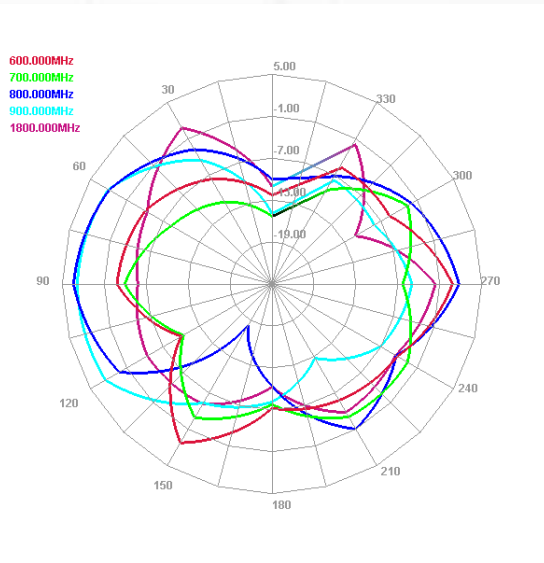

Maswell 5G/4G/WiFi MIMO Panel Antenna 600-8000MHz

AN_Master_001-2

Mechanical dimension

Maswell 5G/4G/WiFi MIMO Panel Antenna

600-8000MHz

AN_Master_001-2

Specifications

Item	Specifications	
Antenna1	Center Frequency	600-8000MHz
	Polarization	Linear (+45°)
	Gain	6.9dBi (Maxium)
	V.S.W.R	< 2.0
	Impedance	50Ω
	Isolation	15dB
Antenna2	Center Frequency	600-8000MHz
	Polarization	Linear (-45°)
	Gain	7.5dBi (Maximum)
	V.S.W.R	< 2.0
	Impedance	50Ω
	Isolation	15dB
Mechanical	Dimension	22cm*22cm*4.5cm
	Weight	1380g
	Cable	Customizable
	Connector	SMA or others
	Mounting Method	U bolt /Screw
Environmental	Operating Temperature	-40°C~+85°C
	Waterproof	IP67
	UV stabilized:	YES
	Vibration	10 to 55Hz with 1.5mm amplitude 2hours
	Environmentally Friendly	ROHS Compliant

Maswell 5G/4G/WiFi MIMO Panel Antenna 600-8000MHz

AN_Master_001-2

Measured results:

S11

Antenna 1 (Main)

Antenna 2 (AUX)

Maswell 5G/4G/WiFi MIMO Panel Antenna 600-8000MHz

AN_Master_001-2

Measured results:

VSWR

Antenna 1 (Main)

Antenna 2 (AUX)

Maswell 5G/4G/WiFi MIMO Panel Antenna 600-8000MHz

AN_Master_001-2

Measured results:

Isolation

Maswell 5G/4G/WiFi MIMO Panel Antenna 600-8000MHz

AN_Master_001-2

Radiation pattern: low frequency

Antenna 1

E plane

H plane

Antenna 2

E plane