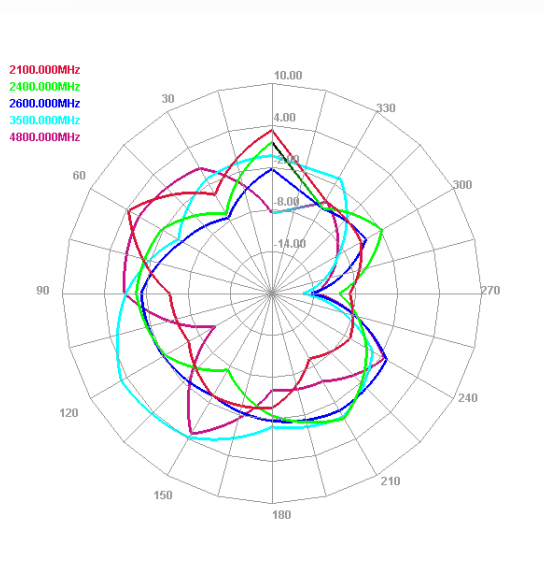

Maswell 5G/4G/WiFi MIMO Panel Antenna 600-8000MHz

AN_Master_001-2

Radiation pattern: low frequency

Antenna 1

E plane

H plane

Antenna 2

E plane

H plane

Maswell 5G/4G/WiFi MIMO Panel Antenna 600-8000MHz

AN_Master_001-2

Radiation pattern: medium frequency

Antenna 1

E plane

H plane

Antenna 2

E plane

H plane

Maswell 5G/4G/WiFi MIMO Panel Antenna 600-8000MHz

AN_Master_001-2

Radiation pattern: high frequency

Antenna 1

E plane

H plane