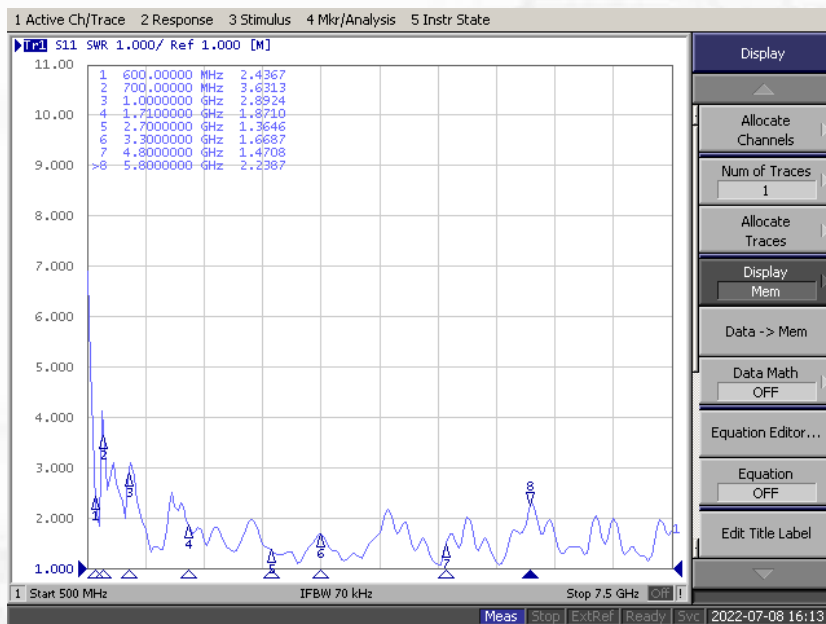

Maswell 5G/4G/WiFi MIMO Panel Antenna 600-8000MHz

AN_Master_001-2

Mechanical dimension

Maswell 5G/4G/WiFi MIMO Panel Antenna

600-8000MHz

AN_Master_001-2

Specifications

Item	Specifications	
Antenna1	Center Frequency	600-8000MHz
	Polarization	Linear (+45°)
	Gain	6.9dBi (Maxium)
	V.S.W.R	< 2.0
	Impedance	50Ω
	Isolation	15dB
Antenna2	Center Frequency	600-8000MHz
	Polarization	Linear (-45°)
	Gain	7.5dBi (Maximum)
	V.S.W.R	< 2.0
	Impedance	50Ω
	Isolation	15dB
Mechanical	Dimension	22cm*22cm*4.5cm
	Weight	1380g
	Cable	Customizable
	Connector	SMA or others
	Mounting Method	U bolt /Screw
Environmental	Operating Temperature	-40°C~+85°C
	Waterproof	IP67
	UV stabilized:	YES
	Vibration	10 to 55Hz with 1.5mm amplitude 2hours
	Environmentally Friendly	ROHS Compliant

Maswell 5G/4G/WiFi MIMO Panel Antenna 600-8000MHz

AN_Master_001-2

Measured results:

S11

Antenna 1 (Main)

Antenna 2 (AUX)

Maswell 5G/4G/WiFi MIMO Panel Antenna 600-8000MHz

AN_Master_001-2

Measured results:

VSWR

Antenna 1 (Main)

Antenna 2 (AUX)

Maswell 5G/4G/WiFi MIMO Panel Antenna 600-8000MHz

AN_Master_001-2

Measured results:

Isolation