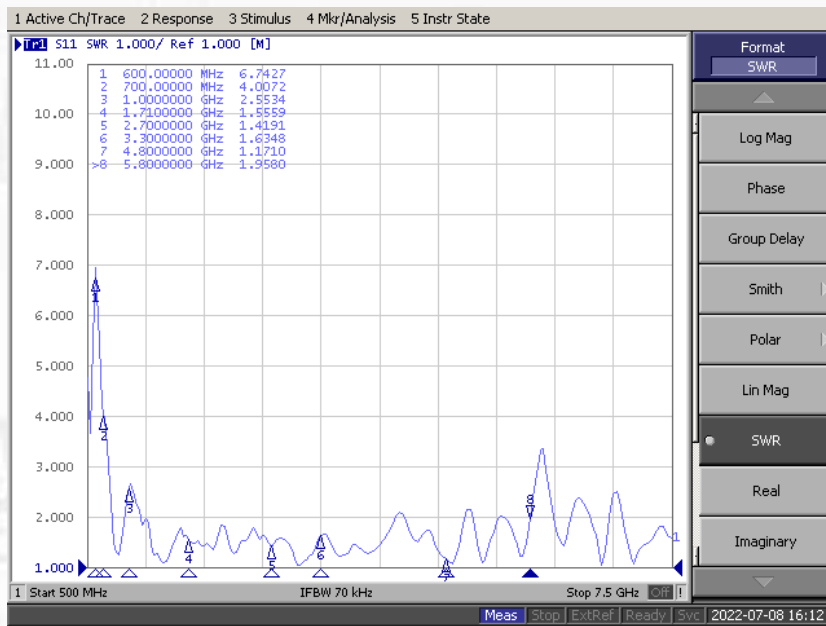

Maswell 5G/4G/WiFi MIMO Panel Antenna 600-8000MHz

AN_Master_001-2

Measured results:

S11

Antenna 1 (Main)

Antenna 2 (AUX)

Maswell 5G/4G/WiFi MIMO Panel Antenna 600-8000MHz

AN_Master_001-2

Measured results:

VSWR

Antenna 1 (Main)

Antenna 2 (AUX)

Maswell 5G/4G/WiFi MIMO Panel Antenna 600-8000MHz

AN_Master_001-2

Measured results:

Isolation