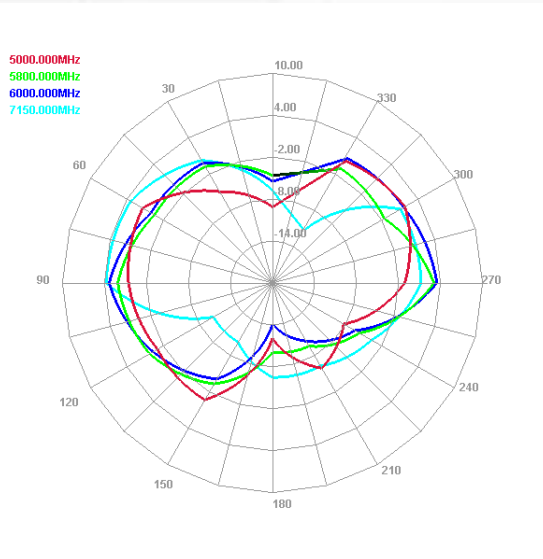

H plane

Maswell 5G/4G/WiFi MIMO Panel Antenna 600-8000MHz

AN_Master_001-2

Radiation pattern: medium frequency

Antenna 1

E plane

H plane

Antenna 2

E plane

H plane

Maswell 5G/4G/WiFi MIMO Panel Antenna 600-8000MHz

AN_Master_001-2

Radiation pattern: high frequency

Antenna 1

E plane

H plane

Antenna 2

E plane

H plane

Maswell 5G/4G/WiFi MIMO Panel Antenna 600-8000MHz

AN_Master_001-2

Measured Gain Performances (Antenna 1)

Freq (MHz)	Effi (%)	Gain (dBi)
600	49.54	2.25
650	50.1	0.8
700	51.47	1.35
750	60.18	2.34
800	82.03	3.43
850	79.01	4.01
900	72.49	3.32
950	66.85	3.61
1000	81.02	4.93
1050	85.14	5.45
1100	84.27	5.4
1150	92.99	5.74
1200	95.46	5.66
1250	100.65	6.93
1300	102.41	6.81
1350	91.17	5.79
1400	89.87	5.69
1450	104.09	6.18
1500	86.43	3.81
1550	84.55	4.42
1600	85.16	3.56
1650	81.36	3.31
1700	77.23	3.77
1750	79.44	4.55
1800	75.3	4.57
1850	73.69	3.98
1900	78.16	3.89
1950	75.08	3.71
2000	73.63	3.8
2050	73.16	4.25
2100	73.43	4.39
2150	60.17	3.86
2200	65.77	4.16
2250	75.59	4.03
2300	77.7	5
2350	82.09	5.28
2400	81.84	4.54