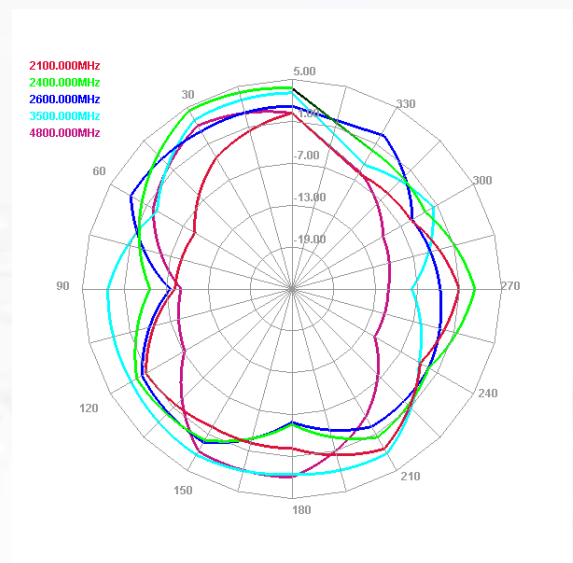

Maswell 5G/4G/WiFi MIMO Panel Antenna 600-8000MHz

AN_Master_001-2

Mechanical dimension

Maswell 5G/4G/WiFi MIMO Panel Antenna

600-8000MHz

AN_Master_001-2

Specifications

Item	Specifications	
Antenna1	Center Frequency	600-8000MHz
	Polarization	Linear (+45°)
	Gain	6.9dBi (Maxium)
	V.S.W.R	< 2.0
	Impedance	50Ω
	Isolation	15dB
Antenna2	Center Frequency	600-8000MHz
	Polarization	Linear (-45°)
	Gain	7.5dBi (Maximum)
	V.S.W.R	< 2.0
	Impedance	50Ω
	Isolation	15dB
Mechanical	Dimension	22cm*22cm*4.5cm
	Weight	1380g
	Cable	Customizable
	Connector	SMA or others
	Mounting Method	U bolt /Screw
Environmental	Operating Temperature	-40°C~+85°C
	Waterproof	IP67
	UV stabilized:	YES
	Vibration	10 to 55Hz with 1.5mm amplitude 2hours
	Environmentally Friendly	ROHS Compliant

Maswell 5G/4G/WiFi MIMO Panel Antenna 600-8000MHz

AN_Master_001-2

Radiation pattern: low frequency

Antenna 1

E plane

H plane

Antenna 2

E plane

H plane

Maswell 5G/4G/WiFi MIMO Panel Antenna 600-8000MHz

AN_Master_001-2

Radiation pattern: medium frequency

Antenna 1

E plane

H plane

Antenna 2