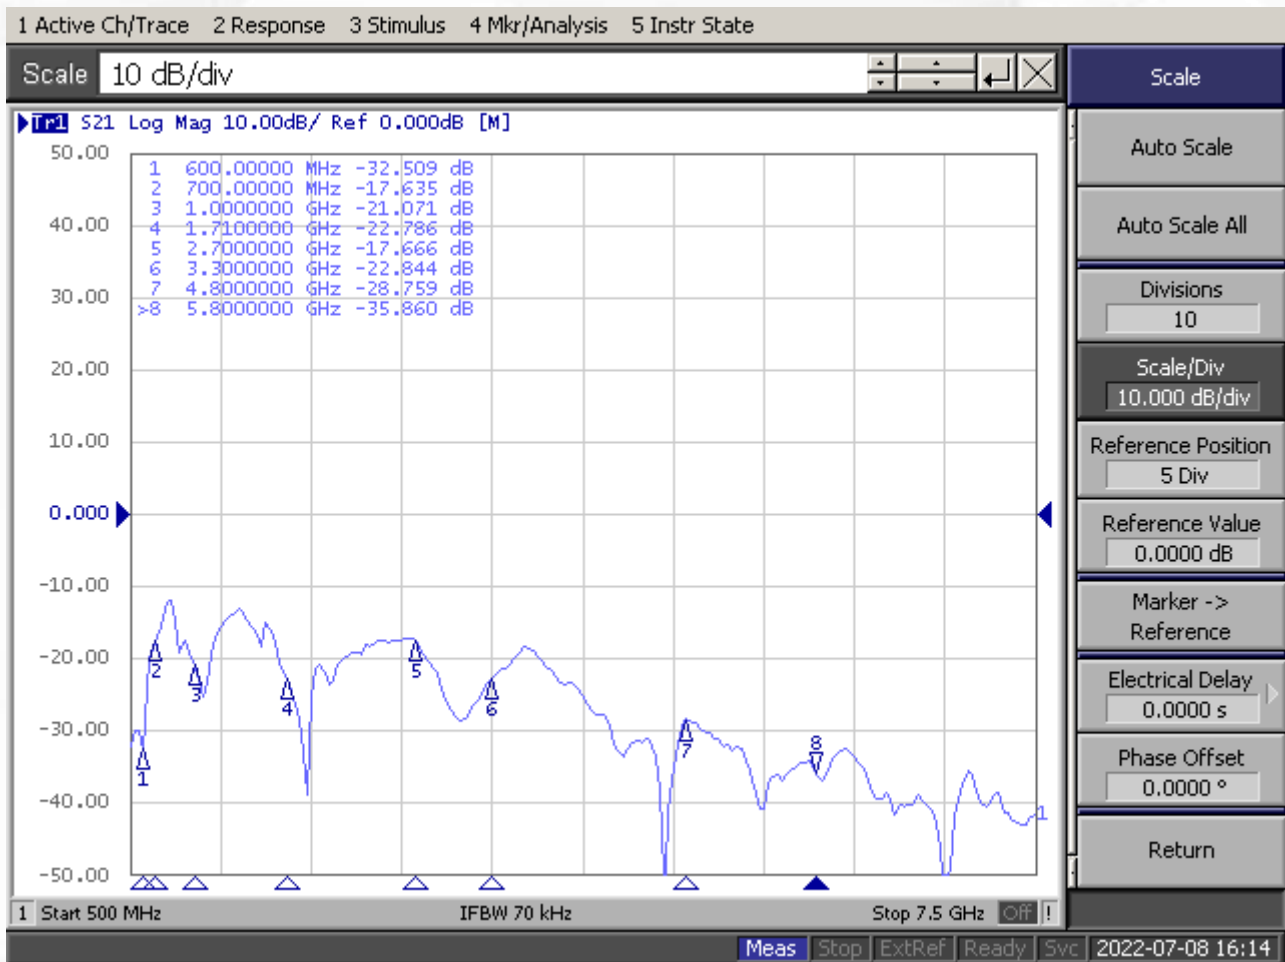

Maswell 5G/4G/WiFi MIMO Panel Antenna 600-8000MHz

AN_Master_001-2

Mechanical dimension

Maswell 5G/4G/WiFi MIMO Panel Antenna

600-8000MHz

AN_Master_001-2

Specifications

Item	Specifications	
Antenna1	Center Frequency	600-8000MHz
	Polarization	Linear (+45°)
	Gain	6.9dBi (Maxium)
	V.S.W.R	< 2.0
	Impedance	50Ω
	Isolation	15dB
Antenna2	Center Frequency	600-8000MHz
	Polarization	Linear (-45°)
	Gain	7.5dBi (Maximum)
	V.S.W.R	< 2.0
	Impedance	50Ω
	Isolation	15dB
Mechanical	Dimension	22cm*22cm*4.5cm
	Weight	1380g
	Cable	Customizable
	Connector	SMA or others
	Mounting Method	U bolt /Screw
Environmental	Operating Temperature	-40°C~+85°C
	Waterproof	IP67
	UV stabilized:	YES
	Vibration	10 to 55Hz with 1.5mm amplitude 2hours
	Environmentally Friendly	ROHS Compliant

Maswell 5G/4G/WiFi MIMO Panel Antenna 600-8000MHz

AN_Master_001-2

Measured results:

S11

Antenna 1 (Main)

Antenna 2 (AUX)

Maswell 5G/4G/WiFi MIMO Panel Antenna 600-8000MHz

AN_Master_001-2

Measured results:

VSWR

Antenna 1 (Main)

Antenna 2 (AUX)

Maswell 5G/4G/WiFi MIMO Panel Antenna 600-8000MHz

AN_Master_001-2

Measured results:

Isolation

Maswell 5G/4G/WiFi MIMO Panel Antenna 600-8000MHz

AN_Master_001-2

Radiation pattern: low frequency

Antenna 1

E plane

H plane

Antenna 2

E plane