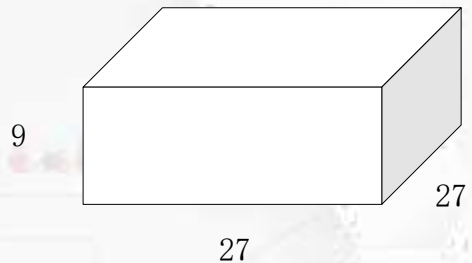

Maswell 5G/4G/WiFi MIMO Panel Antenna 600-8000MHz

AN_Master_001-2

Package

AN_Master_001-2

Package with one cartoon:

Cable dimension: 27cm*27cm*9cm

Antenna weight: 1380g

Unit:cm