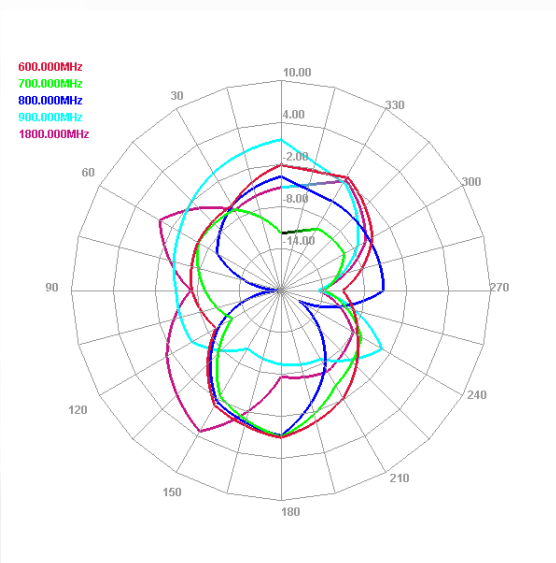

Maswell 5G/4G/WiFi MIMO Panel Antenna 600-8000MHz

AN_Master_001-2

Mechanical dimension

Maswell 5G/4G/WiFi MIMO Panel Antenna

600-8000MHz

AN_Master_001-2

Specifications

Item	Specifications	
Antenna1	Center Frequency	600-8000MHz
	Polarization	Linear (+45°)
	Gain	6.9dBi (Maxium)
	V.S.W.R	< 2.0
	Impedance	50Ω
	Isolation	15dB
Antenna2	Center Frequency	600-8000MHz
	Polarization	Linear (-45°)
	Gain	7.5dBi (Maximum)
	V.S.W.R	< 2.0
	Impedance	50Ω
	Isolation	15dB
Mechanical	Dimension	22cm*22cm*4.5cm
	Weight	1380g
	Cable	Customizable
	Connector	SMA or others
	Mounting Method	U bolt /Screw
Environmental	Operating Temperature	-40°C~+85°C
	Waterproof	IP67
	UV stabilized:	YES
	Vibration	10 to 55Hz with 1.5mm amplitude 2hours
	Environmentally Friendly	ROHS Compliant

Measured results:

VSWR

Antenna 1 (Main)

Antenna 2 (AUX)

Maswell 5G/4G/WiFi MIMO Panel Antenna 600-8000MHz

AN_Master_001-2

Measured results:

Isolation

Maswell 5G/4G/WiFi MIMO Panel Antenna 600-8000MHz

AN_Master_001-2

Radiation pattern: low frequency

Antenna 1

E plane

H plane

Antenna 2

E plane

H plane

Maswell 5G/4G/WiFi MIMO Panel Antenna 600-8000MHz

AN_Master_001-2

Radiation pattern: medium frequency

Antenna 1

E plane

H plane

Antenna 2