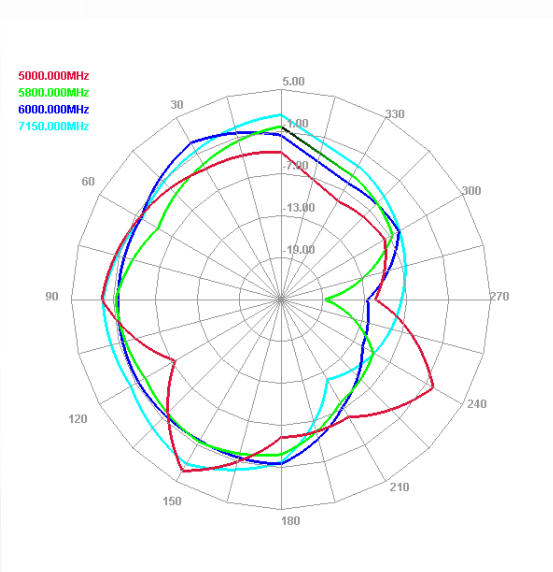

E plane

H plane

Maswell 5G/4G/WiFi MIMO Panel Antenna 600-8000MHz

AN_Master_001-2

Radiation pattern: high frequency

Antenna 1

E plane

H plane

Antenna 2

E plane

H plane

Maswell 5G/4G/WiFi MIMO Panel Antenna 600-8000MHz

AN_Master_001-2

Measured Gain Performances (Antenna 1)

Freq (MHz)	Effi (%)	Gain (dBi)
600	49.54	2.25
650	50.1	0.8
700	51.47	1.35
750	60.18	2.34
800	82.03	3.43
850	79.01	4.01
900	72.49	3.32
950	66.85	3.61
1000	81.02	4.93
1050	85.14	5.45
1100	84.27	5.4
1150	92.99	5.74
1200	95.46	5.66
1250	100.65	6.93
1300	102.41	6.81
1350	91.17	5.79
1400	89.87	5.69
1450	104.09	6.18
1500	86.43	3.81
1550	84.55	4.42
1600	85.16	3.56
1650	81.36	3.31
1700	77.23	3.77
1750	79.44	4.55
1800	75.3	4.57
1850	73.69	3.98
1900	78.16	3.89
1950	75.08	3.71
2000	73.63	3.8
2050	73.16	4.25
2100	73.43	4.39
2150	60.17	3.86
2200	65.77	4.16
2250	75.59	4.03
2300	77.7	5
2350	82.09	5.28
2400	81.84	4.54