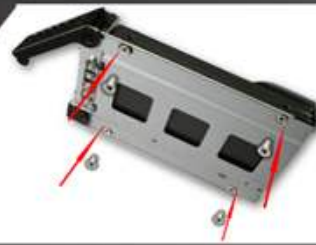

MB991IK-B SAS & SATA

2.5" Removable Hard Drive Mobile Rack

ICY DOCK®
www.icydock.com

Anti-Vibration Design

EZ-Slide Mini Tray System

Drive Tray Ejection Button

High Flow Air Vent

Drive Tray Compatible To **MB994SP-4S**

LED Indicator
● Green: Device Power
● Amber: Drive Activity

15 Pin SATA Power Port SAS Port (Optional)

MB991IK-B 2.5" SAS & SATA Mobile Rack Features

- * Device holds single 2.5" SAS & SATA HDD/SSD and fits the 3.5" device bay.
- * EZ Slide Mini Drive Tray System & hot swap capability offers convenient solution for multi-drive exchangeability & maintenance.
- * Status LED on the front panel indicates drive power and drive activity.
- * Safeguard key lock function keeps data secure sure.
- * Front, Rear, Top, and Bottom High Air Flow Ventilation Slots.
- * Full metal heavy duty construction
- * Support SATA 6Gbps

Item Number:	MB991IK-B
Host Interface	7 pin SATA x 2
Drive Fit	2.5" SAS or SATA I / II HDD / SSD x 1
Device Bay	3.25" Bay x 1
Transfer Rate	Up to 300 MB/sec
Insert & Extract Connection Via	15 pin direct hard drive connection
Structure	SECC
Drive Cooling	Metal heat dispersion
LED Indication	Device Power & Drive Activity
LED Display Color	Green : Device Power ; Amber : Drive Activity
Dimension (L x W x H)	5.32" x 4.00" x 1.01"
Weight	0.88 lbs