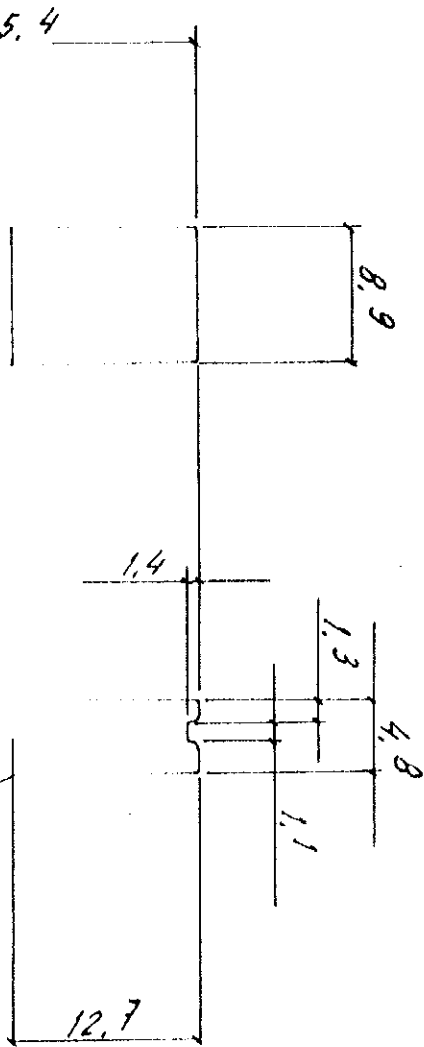

NUMBER

C-280233

DIMENSIONS IN m/m DO NOT SCALE PRINT

R 0,4
(FACOLTATIVO)

280233-5	NYLON	NERO
280233-1	6/6	ROSSO
280233-0	MATERIALE	NATURALE
P/N		COLORE

© 1971 BY AMP INCORPORATED. ALL RIGHTS RESERVED. AMP PRODUCTS COVERED BY PATENTS AND OR PATENTS PENDING.

CUSTOMER COPY
REFERENCE ONLY

MATERIAL AND FINISH

VEDERE TABELLA

AMP

AMP ITALIA
VIA SERRAVALLE 15
COLLENO (ORZINUOVI)

CLASS (4 ÷ 6 m/m 2)

WIRE RANGE INSULATION

TYPE

TOLERANCE EXCEPT AS NOTED

± 0,4

SCALE 2:1

LOC 1

NO A

C-280233

D	AGGIUNTO TAB. COLORI	Rev		6/12/74
C	AGGIORNATO	Rev	28-3-73	28/6/70
B	IN PRODUZIONE.	Rev	3-72	
A	P/N EPA 18-70-5170			
TR	REVISION RECORD	DE	CHK	DATE