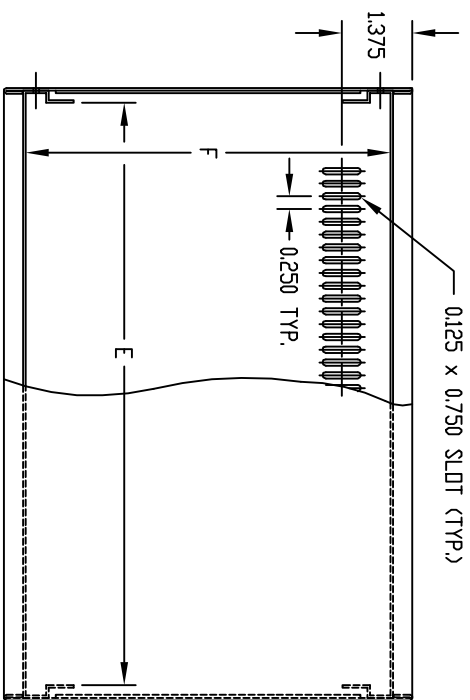

PART
NAME

CHAMPION SERIES

PART
No.

CS-11202 TD CS-11216

TOP VIEW

SIDE VIEW

FRONT VIEW

MATERIAL: 0050 THK. ALUMINUM
 QTY. (4) #F-3581 RUBBER FEET
 QTY. (8) #6 x 1/4 TRUSS HEAD
 TAPPING SCREW.
 FINISH: TWO COLOR COMBINATIONS
 SAND TEXTURED OR BLACK
 TEXTURED TOP & BOTTOM, BOTH
 WITH SMOOTH WHITE FRONT &
 REAR PANELS.

PART No.	HEIGHT A	WIDTH B	DEPTH C	CLEAR INSIDE HEIGHT D	CLEAR INSIDE WIDTH E	CLEAR INSIDE DEPTH F
CS-11202	4.000	6.000	6.000	3.875	5.375	5.141
CS-11204	4.000	9.000	8.000	3.875	8.375	7.141
CS-11206	4.000	12.000	8.000	3.875	11.375	7.141
CS-11208	6.000	9.000	8.000	5.875	8.375	7.141
CS-11210	6.000	12.000	8.000	5.875	11.375	7.141
CS-11212	6.000	12.000	10.000	5.875	11.375	9.141
CS-11214	8.000	9.000	8.000	7.875	8.375	7.141
CS-11216	8.000	12.000	10.000	7.875	11.375	9.141