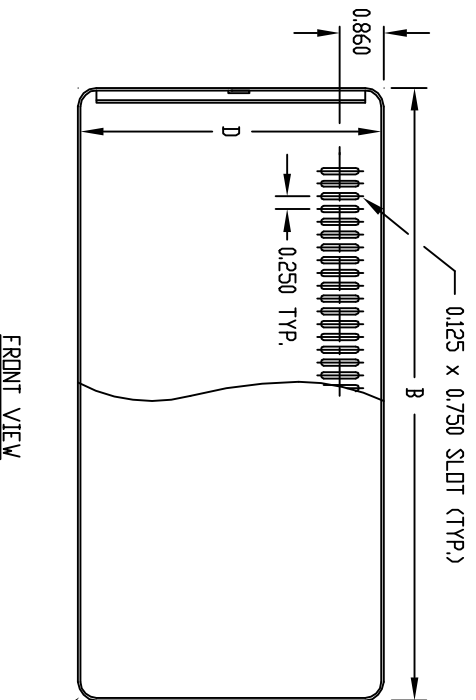

PART
NAME

CHAMPION SERIES

PART
No.

CS-11202 TD CS-11216

TOP VIEW

SIDE VIEW

FRONT VIEW

MATERIAL: 0050 THK. ALUMINUM
 QTY. (4) #F-3581 RUBBER FEET
 QTY. (8) #6 x 1/4 TRUSS HEAD
 TAPPING SCREW.
 FINISH: TWO COLOR COMBINATIONS
 SAND TEXTURED OR BLACK
 TEXTURED TOP & BOTTOM, BOTH
 WITH SMOOTH WHITE FRONT &
 REAR PANELS.

PART No.	HEIGHT A	WIDTH B	DEPTH C	CLEAR INSIDE HEIGHT D	CLEAR INSIDE WIDTH E	CLEAR INSIDE DEPTH F
CS-11202	4.000	6.000	6.000	3.875	5.375	5.141
CS-11204	4.000	9.000	8.000	3.875	8.375	7.141
CS-11206	4.000	12.000	8.000	3.875	11.375	7.141
CS-11208	6.000	9.000	8.000	5.875	8.375	7.141
CS-11210	6.000	12.000	8.000	5.875	11.375	7.141
CS-11212	6.000	12.000	10.000	5.875	11.375	9.141
CS-11214	8.000	9.000	8.000	7.875	8.375	7.141
CS-11216	8.000	12.000	10.000	7.875	11.375	9.141