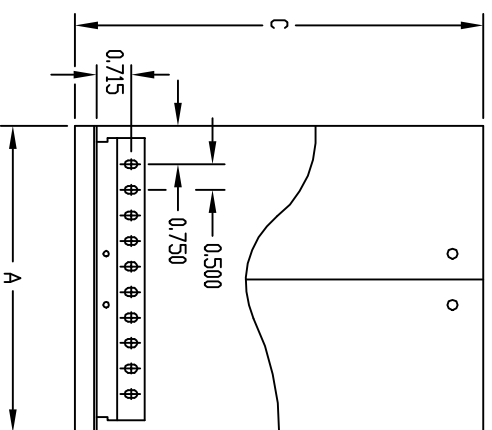

PART
NAME

CHAMPION SERIES

PART
No.

CS-11202 TD CS-11216

TOP VIEW

SIDE VIEW

FRONT VIEW

MATERIAL: 0050 THK. ALUMINUM
 QTY. (4) #F-3581 RUBBER FEET
 QTY. (8) #6 x 1/4 TRUSS HEAD
 TAPPING SCREW.
 FINISH: TWO COLOR COMBINATIONS
 SAND TEXTURED OR BLACK
 TEXTURED TOP & BOTTOM, BOTH
 WITH SMOOTH WHITE FRONT &
 REAR PANELS.

PART No.	HEIGHT A	WIDTH B	DEPTH C	CLEAR INSIDE HEIGHT D	CLEAR INSIDE WIDTH E	CLEAR INSIDE DEPTH F
CS-11202	4.000	6.000	6.000	3.875	5.375	5.141
CS-11204	4.000	9.000	8.000	3.875	8.375	7.141
CS-11206	4.000	12.000	8.000	3.875	11.375	7.141
CS-11208	6.000	9.000	8.000	5.875	8.375	7.141
CS-11210	6.000	12.000	8.000	5.875	11.375	7.141
CS-11212	6.000	12.000	10.000	5.875	11.375	9.141
CS-11214	8.000	9.000	8.000	7.875	8.375	7.141
CS-11216	8.000	12.000	10.000	7.875	11.375	9.141