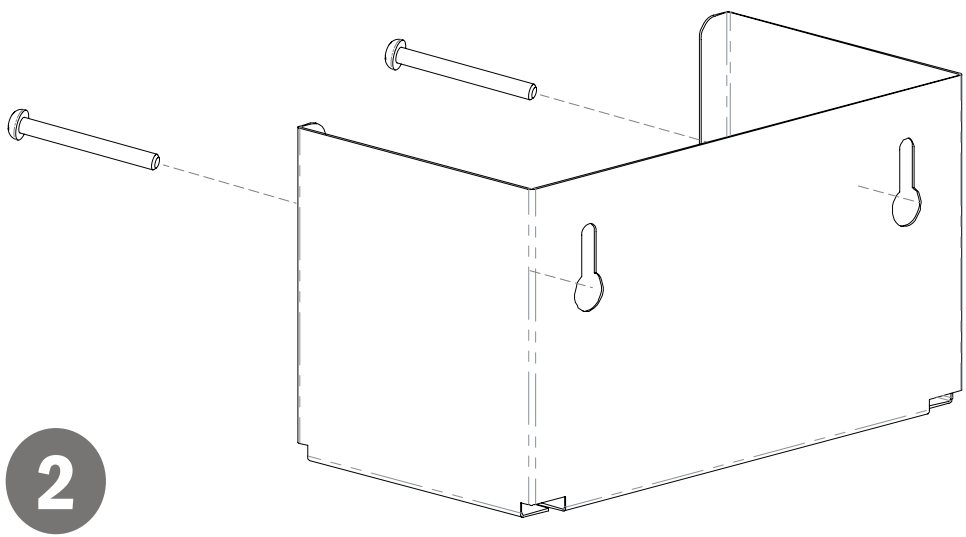

- Mount securely to a wall with screws approved and supplied by building maintenance.