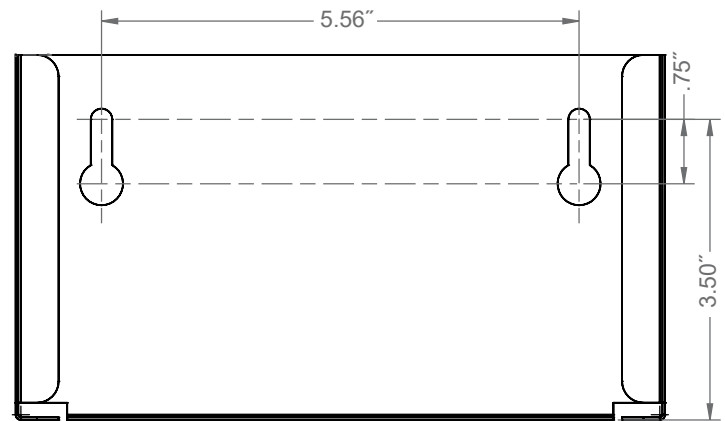

Mounting Specifications:

Related Products (each sold separately):

- FB-021: Face Mask Dispenser - Tie Style (shown below)
- FB-064: Face Mask Dispenser - Earloop Style
- FB-090: Face Mask Dispenser - Shield Style