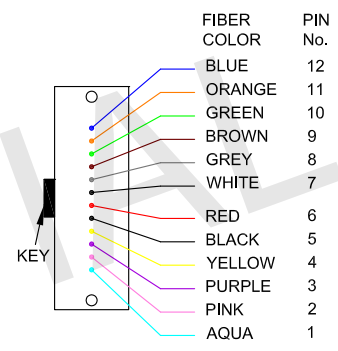

FIBER MAPPING		
KEY UP		KEY UP
A		B
1	BLUE	12
2	ORANGE	11
3	GREEN	10
4	BROWN	9
5	GREY	8
6	WHITE	7
7	RED	6
8	BLACK	5
9	YELLOW	4
10	PURPLE	3
11	PINK	2
12	AQUA	1

SPECIFICATION:

- 1.CONNECTOR A : 12F ELITE MPO/PC FEMALE
- 2.CONNECTOR B : 12F ELITE MPO/PC FEMALE
- 3.CABLE TYPE : 12 STRANDS CABLE, MM 50/125(OM5),
ROUND 3.0mm LSZH JACKET.
- 4.JACKET COLOR : NEON GREEN
- 5.WAVELENGTH : 850nm
- 6.INSERTION LOSS : ≤0.35dB

Part Number: C50-9120-xxFT
 Description: w-Ignite™ Fiber Cable, 12F Elite MPO Female-Female, Polarity B, OM5 3mm 12F Neon Green LSZH Jacket, xx Feet.