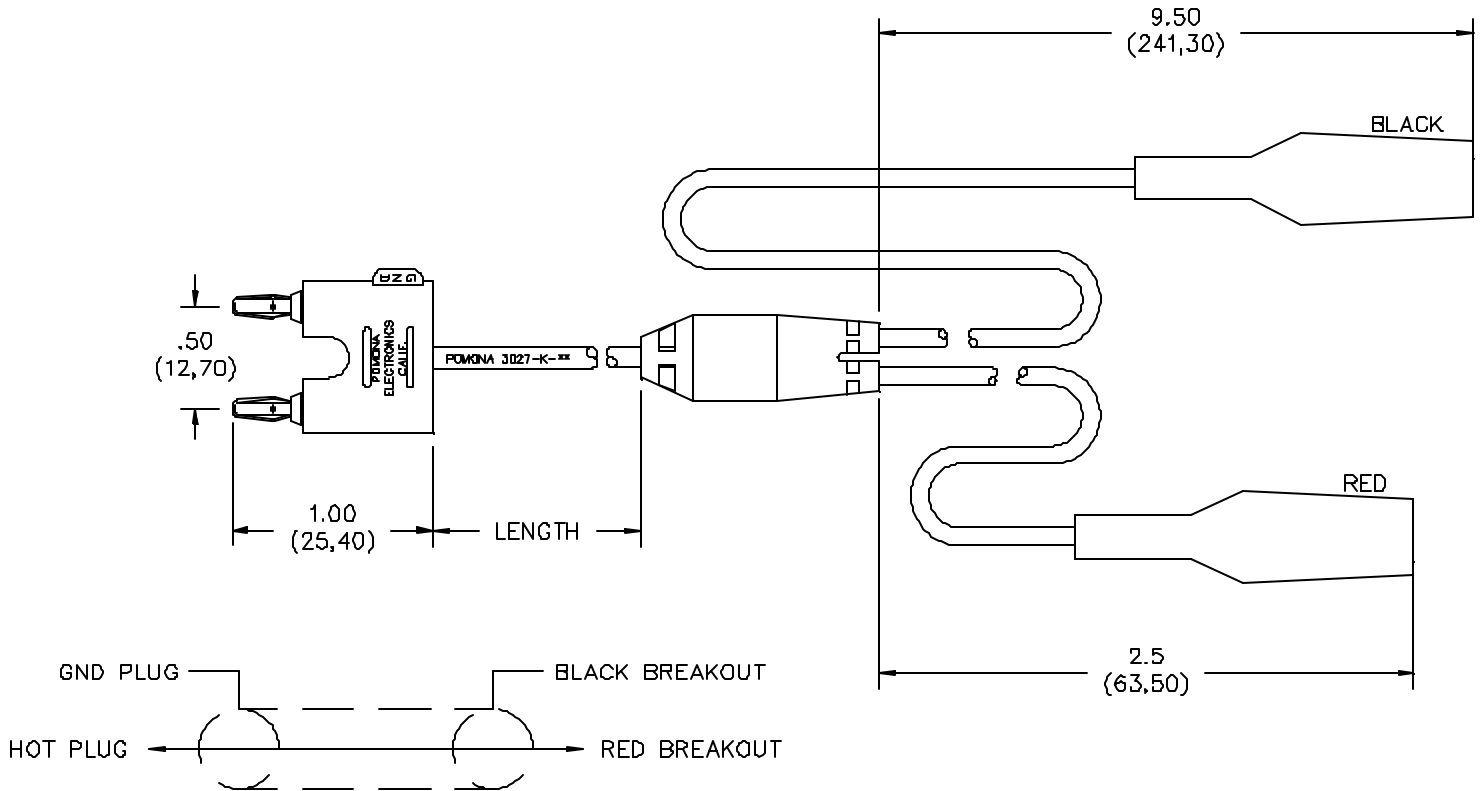

## Model 3027 Miniature Double Banana Plug To Miniature Alligator Clips

### FEATURES:

- Jaws open to .187 Max.

### MATERIAL:

Cable Type: RG174/U, .100" O.D.

### ORDERING INFORMATION: Model 3027-K-24

All dimensions are in inches. Tolerances (except noted): .xx = ±.02" (.51 mm), .xxx = ±.005" (.127 mm).  
All specifications are to the latest revisions. Specifications are subject to change without notice.  
Registered trademarks are the property of their respective companies.