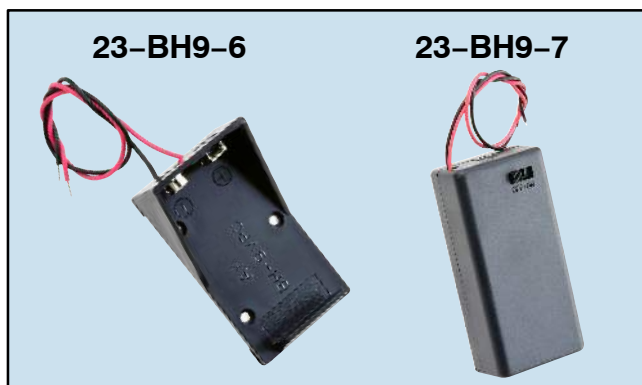

Specifications

Base:

Contacts: Brass

Wires (Red & Black): #26AWG

NTE Type No.	Description	Dimensions (W x H x D)
23-BH9-6	Battery Connector with 150mm (5.9") Wires	2.126 (54.0) x 1.181 (30.0) x .815 (20.7)
23-BH9-7	Battery Connector with 150mm (5.9") Wires, Cover, and ON-OFF Switch	2.677 (68.0) x 1.299 (33.0) x .854 (21.7)