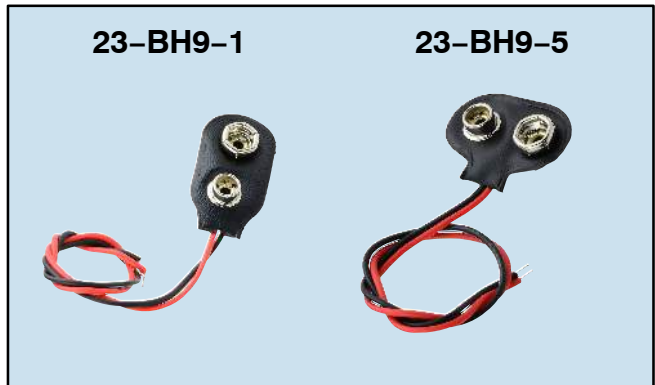

Battery Holders – 9V Type

Economy 9V Connectors

Features

- When Cost is an Important Factor, these Economy Connectors will Suit Your Needs
- Fully Assembled, Rigid Assembly

Specifications

Base:

Contacts: Brass

Wires (Red & Black): #26AWG,

NTE Type No.	Description	Base Dimensions (L x W)
23-BH9-1	Battery Connector with 150mm (5.9") Wires on One End	1.118 (28.4) x .551 (14.0)
23-BH9-5	Battery Connector with 150mm (5.9") Wires on the Side	1.118 (28.4) x .551 (14.0)

Premium 9V Connectors

Features

- Ideal for Rugged Applications
- Fully Assembled, Rigid Assembly

Specifications

Base:

Springs: Brass

Wires (Red & Black): #26AWG

NTE Type No.	Description	Base Dimensions (L x W)
23-BH9-2	Battery Connector with 150mm (5.9") Wires on the Side	.921 (23.4) x .398 (10.1)

Specifications

Base:

Contacts: Brass

Wires (Red & Black): #26AWG,

NTE Type No.	Description	Base Dimensions (L x W)
23-BH9-3	Battery Connector with 150mm (5.9") Wires on the Side	.961 (24.4) x .512 (13.0)
23-BH9-4	Battery Connector with 150mm (5.9") Wires on One End	.961 (24.4) x .512 (13.0)