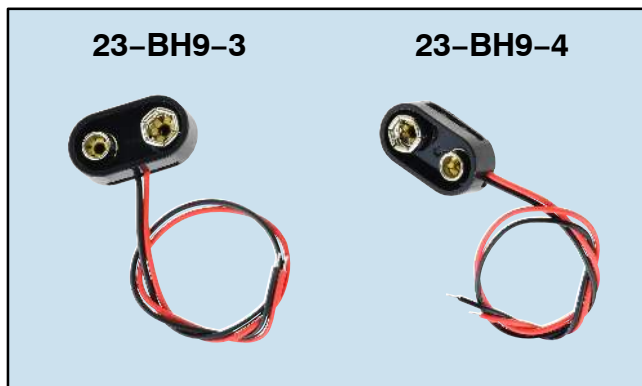

Premium 9V Connectors

Features

- Ideal for Rugged Applications
- Fully Assembled, Rigid Assembly

Specifications

Base:

Springs: Brass

Wires (Red & Black): #26AWG

NTE Type No.	Description	Base Dimensions (L x W)
23-BH9-2	Battery Connector with 150mm (5.9") Wires on the Side	.921 (23.4) x .398 (10.1)

Battery Holders – 9V Type

Shielded 9V Connectors

Features

- Insulates and Shields Snap-On 9V Battery Connector Contacts
- Protects Battery Contacts from Dust, Dirt, and Physical Damage
- Protects Circuits, Prevents Unwanted Electrical Discharge due to Unintended Grounding
- Assures Safe Secure Use, Reduces the Potential for Short-Circuits and Prevents Tampering with battery Contacts
- Ideal for Rugged Applications

Specifications

Base:

Contacts: Brass

Wires (Red & Black): #26AWG,

NTE Type No.	Description	Base Dimensions (L x W)
23-BH9-3	Battery Connector with 150mm (5.9") Wires on the Side	.961 (24.4) x .512 (13.0)
23-BH9-4	Battery Connector with 150mm (5.9") Wires on One End	.961 (24.4) x .512 (13.0)

Molded 9V Battery Holder

Features

- Durable Rugged Construction
- Male-Female Snap-In Terminals Assure Positive Contact and Correct Polarity
- Withstands Shock and Vibration

Specifications

Base:

Contacts: Brass