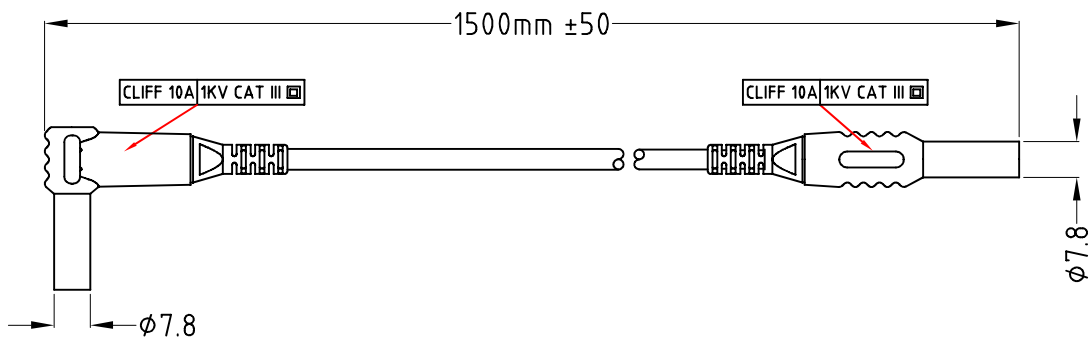

CLIFF

SINGLE TEST LEADS

These single test leads have either a 4mm plug or a 90° 4mm plug at either end. The cable is silicone and the total length is 1.5m. Plugs are rated 10A. 1KV CAT III

CIH30240B - 4mm TO 4mm BLACK

CIH30240R - 4mm TO 4mm RED

CIH30240G - 4mm TO 4mm GREEN

CIH30241B - 4mm TO 4mm 90° BLACK

CIH30241R - 4mm TO 4mm 90° RED

CIH30241G - 4mm TO 4mm 90° GREEN