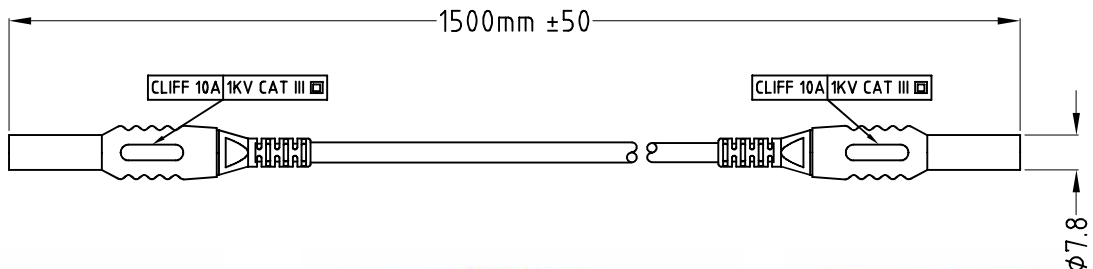

CLIFF

SINGLE TEST LEADS

These single test leads have either a 4mm plug or a 90° 4mm plug at either end. The cable is silicone and the total length is 1.5m. Plugs are rated 10A. 1KV CAT III

CIH30240B - 4mm TO 4mm BLACK

CIH30240R - 4mm TO 4mm RED

CIH30240G - 4mm TO 4mm GREEN

CIH30241B - 4mm TO 4mm 90° BLACK

CIH30241R - 4mm TO 4mm 90° RED

CIH30241G - 4mm TO 4mm 90° GREEN