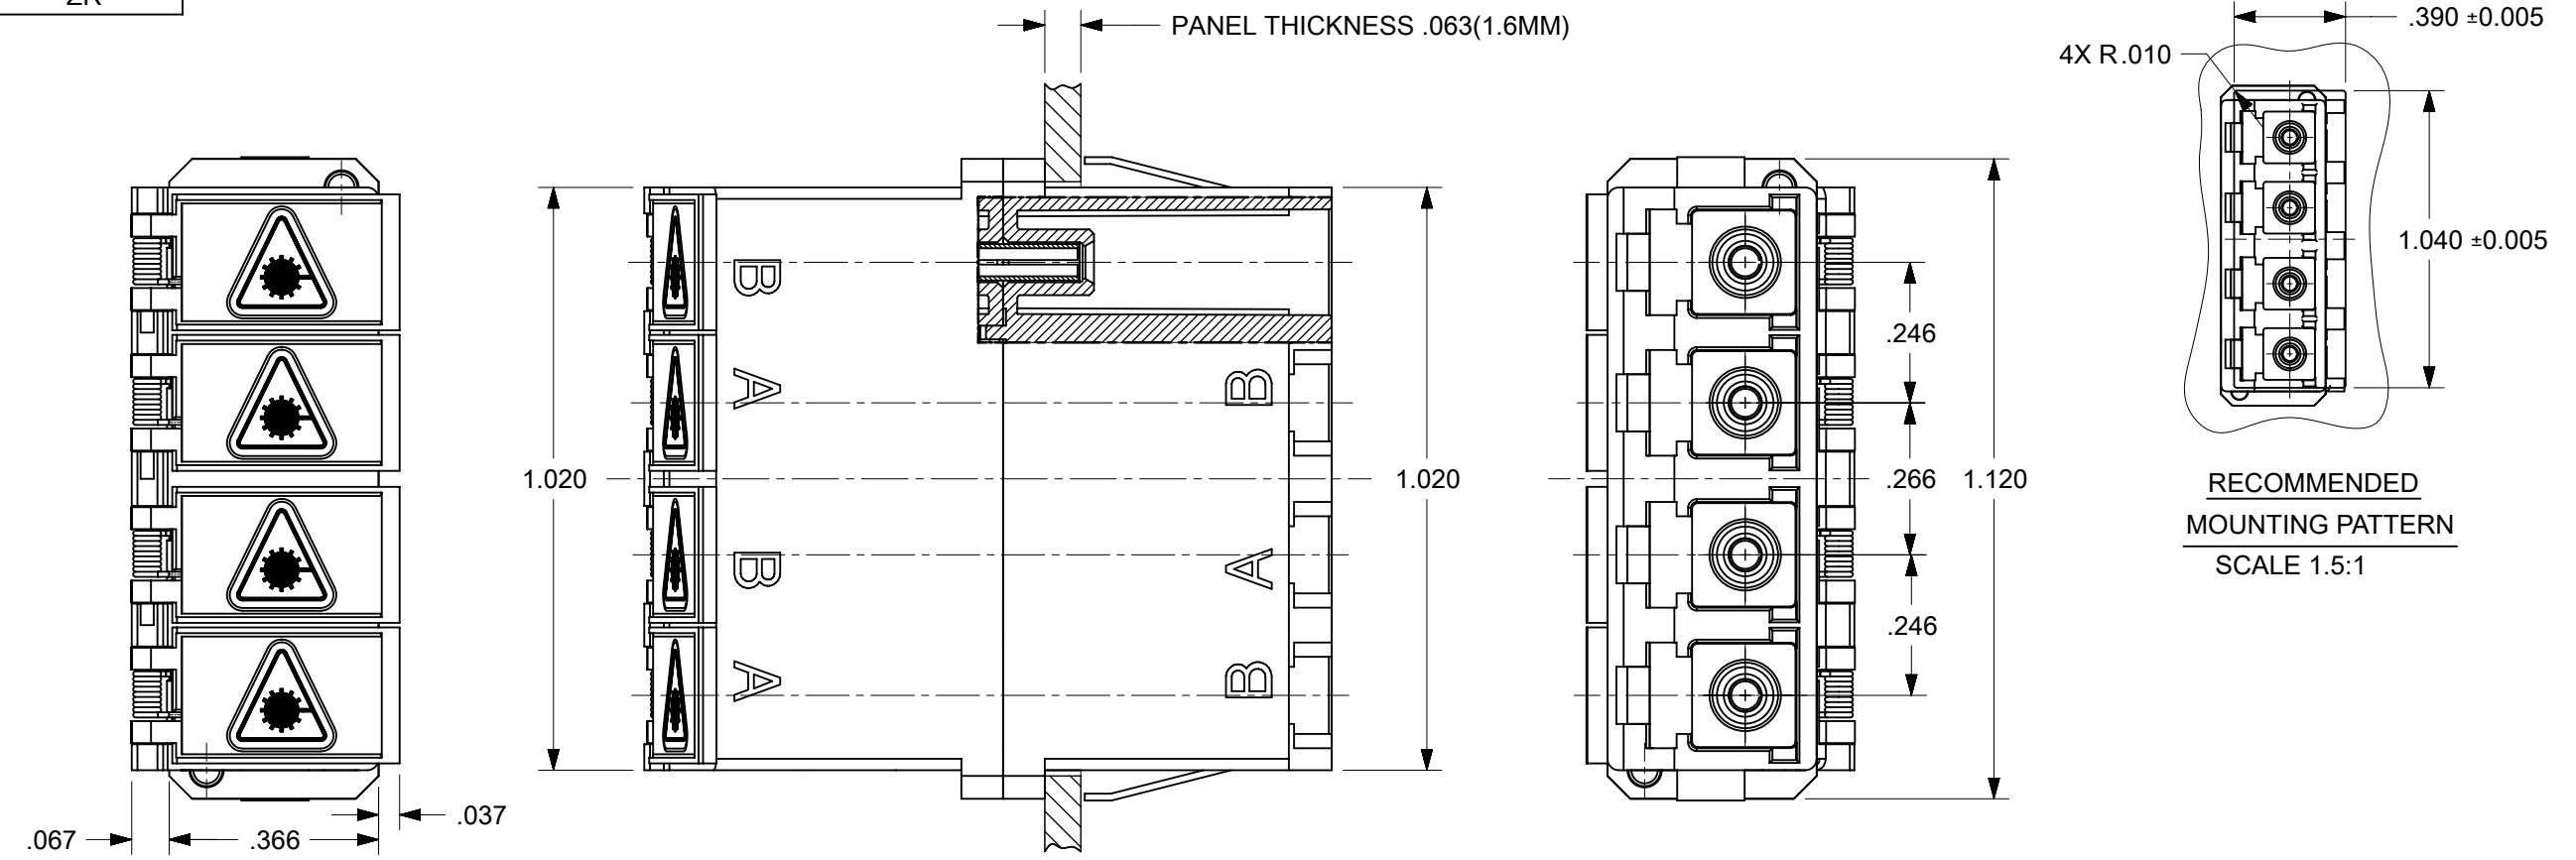

LC QUAD ADAPTER P/N	LC QUAD ADAPTER COLOR	SPLIT SLEEVE MATERIAL
106123-0400	BLUE	ZR
106123-1400	BEIGE	ZR
106126-2400	GREEN	ZR

NOTES:

1. ALL DIMENSIONS ARE FOR REFERENCE
2. DUST CAPS NOT SHOWN ON FRONT, BOTTOM AND RIGHT VIEW.
3. LC QUAD ADAPTER HAS SC DUPLEX ADAPTER FOOTPRINT.

THIS DRAWING CONTAINS INFORMATION THAT IS PROPRIETARY TO MOLEX ELECTRONIC TECHNOLOGIES, LLC AND SHOULD NOT BE USED WITHOUT WRITTEN PERMISSION											
DIMENSION UNITS		SCALE		CURRENT REV DESC: REMOVED OBSOLETE PART NUMBER AS PER PCN#512063.						<b>molex</b>	
INCH		3:1									
GENERAL TOLERANCES (UNLESS SPECIFIED)				EC NO: 713759		2022/08/09		LC QUAD ADAPTER WITH SHUTTERS SMALL FLANGE, SNAP MOUNT			
ANGULAR TOL ± °				DRWN: SUGEEB		2022/10/07					
4 PLACES ±				CHKD: GB		2022/10/07		PRODUCT CUSTOMER DRAWING			
3 PLACES ±				APPR: GB		2022/10/07					
2 PLACES ±				INITIAL REVISION:				DOCUMENT NUMBER		DOC TYPE   DOC PART   REVISION	
1 PLACE ±				DRWN: PGIBLIN		2005/12/06		SD-106123-X400		PSD   001   B1	
0 PLACES ±				APPR: IGUMIN		2005/12/06		MATERIAL NUMBER		CUSTOMER	
DRAFT WHERE APPLICABLE MUST REMAIN WITHIN DIMENSIONS				THIRD ANGLE PROJECTION		DRAWING		SERIES		SHEET NUMBER	
				B-SIZE		106123		SEE TABLE		GENERAL MARKET   1 OF 1	