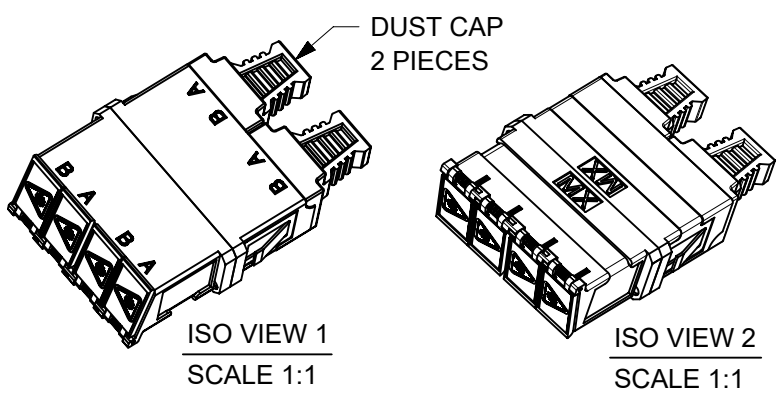

LC QUAD ADAPTER P/N	LC QUAD ADAPTER COLOR	SPLIT SLEEVE MATERIAL
106123-0400	BLUE	ZR
106123-1400	BEIGE	ZR
106126-2400	GREEN	ZR

NOTES:

1. ALL DIMENSIONS ARE FOR REFERENCE
2. DUST CAPS NOT SHOWN ON FRONT, BOTTOM AND RIGHT VIEW.
3. LC QUAD ADAPTER HAS SC DUPLEX ADAPTER FOOTPRINT.

THIS DRAWING CONTAINS INFORMATION THAT IS PROPRIETARY TO MOLEX ELECTRONIC TECHNOLOGIES, LLC AND SHOULD NOT BE USED WITHOUT WRITTEN PERMISSION											
DIMENSION UNITS		SCALE		CURRENT REV DESC: REMOVED OBSOLETE PART NUMBER AS PER PCN#512063.						<b>molex</b>	
INCH		3:1									
GENERAL TOLERANCES (UNLESS SPECIFIED)				EC NO: 713759		2022/08/09		LC QUAD ADAPTER WITH SHUTTERS SMALL FLANGE, SNAP MOUNT			
ANGULAR TOL ± °				DRWN: SUGEEB		2022/10/07					
4 PLACES ±				CHKD: GB		2022/10/07		PRODUCT CUSTOMER DRAWING			
3 PLACES ±				APPR: GB		2022/10/07					
2 PLACES ±				INITIAL REVISION:				DOCUMENT NUMBER		DOC TYPE   DOC PART   REVISION	
1 PLACE ±				DRWN: PGIBLIN		2005/12/06		SD-106123-X400		PSD   001   B1	
0 PLACES ±				APPR: IGUMIN		2005/12/06		MATERIAL NUMBER		CUSTOMER	
DRAFT WHERE APPLICABLE MUST REMAIN WITHIN DIMENSIONS				THIRD ANGLE PROJECTION		DRAWING		SERIES		SHEET NUMBER	
				B-SIZE		106123		SEE TABLE		GENERAL MARKET   1 OF 1	