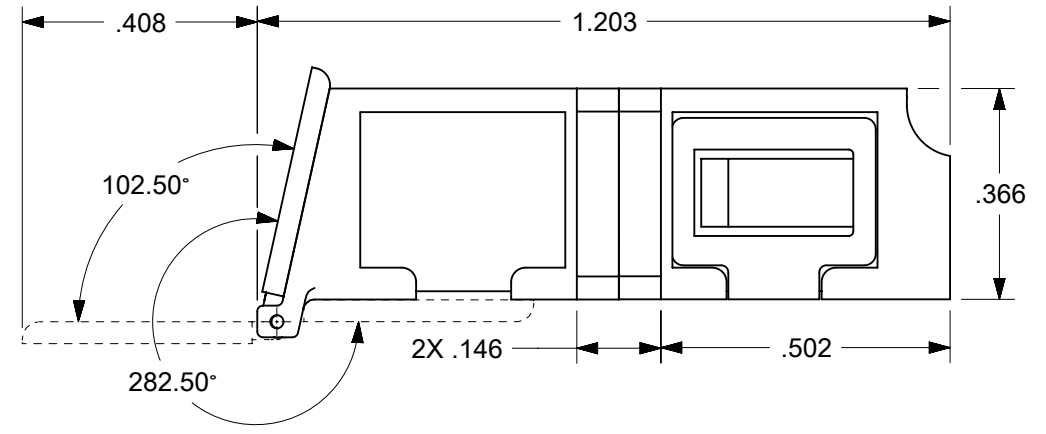

LC QUAD ADAPTER P/N	LC QUAD ADAPTER COLOR	SPLIT SLEEVE MATERIAL
106123-0400	BLUE	ZR
106123-1400	BEIGE	ZR
106126-2400	GREEN	ZR

NOTES:

1. ALL DIMENSIONS ARE FOR REFERENCE
2. DUST CAPS NOT SHOWN ON FRONT, BOTTOM AND RIGHT VIEW.
3. LC QUAD ADAPTER HAS SC DUPLEX ADAPTER FOOTPRINT.

THIS DRAWING CONTAINS INFORMATION THAT IS PROPRIETARY TO MOLEX ELECTRONIC TECHNOLOGIES, LLC AND SHOULD NOT BE USED WITHOUT WRITTEN PERMISSION											
DIMENSION UNITS		SCALE		CURRENT REV DESC: REMOVED OBSOLETE PART NUMBER AS PER PCN#512063.						<b>molex</b>	
INCH		3:1									
GENERAL TOLERANCES (UNLESS SPECIFIED)				EC NO: 713759		2022/08/09		LC QUAD ADAPTER WITH SHUTTERS SMALL FLANGE, SNAP MOUNT			
ANGULAR TOL ± °				DRWN: SUGEEB		2022/10/07					
4 PLACES ±				CHKD: GB		2022/10/07		PRODUCT CUSTOMER DRAWING			
3 PLACES ±				APPR: GB		2022/10/07					
2 PLACES ±				INITIAL REVISION:				DOCUMENT NUMBER		DOC TYPE   DOC PART   REVISION	
1 PLACE ±				DRWN: PGIBLIN		2005/12/06		SD-106123-X400		PSD   001   B1	
0 PLACES ±				APPR: IGUMIN		2005/12/06		MATERIAL NUMBER		CUSTOMER	
DRAFT WHERE APPLICABLE MUST REMAIN WITHIN DIMENSIONS				THIRD ANGLE PROJECTION		DRAWING		SERIES		SHEET NUMBER	
				B-SIZE		106123		SEE TABLE		GENERAL MARKET   1 OF 1	