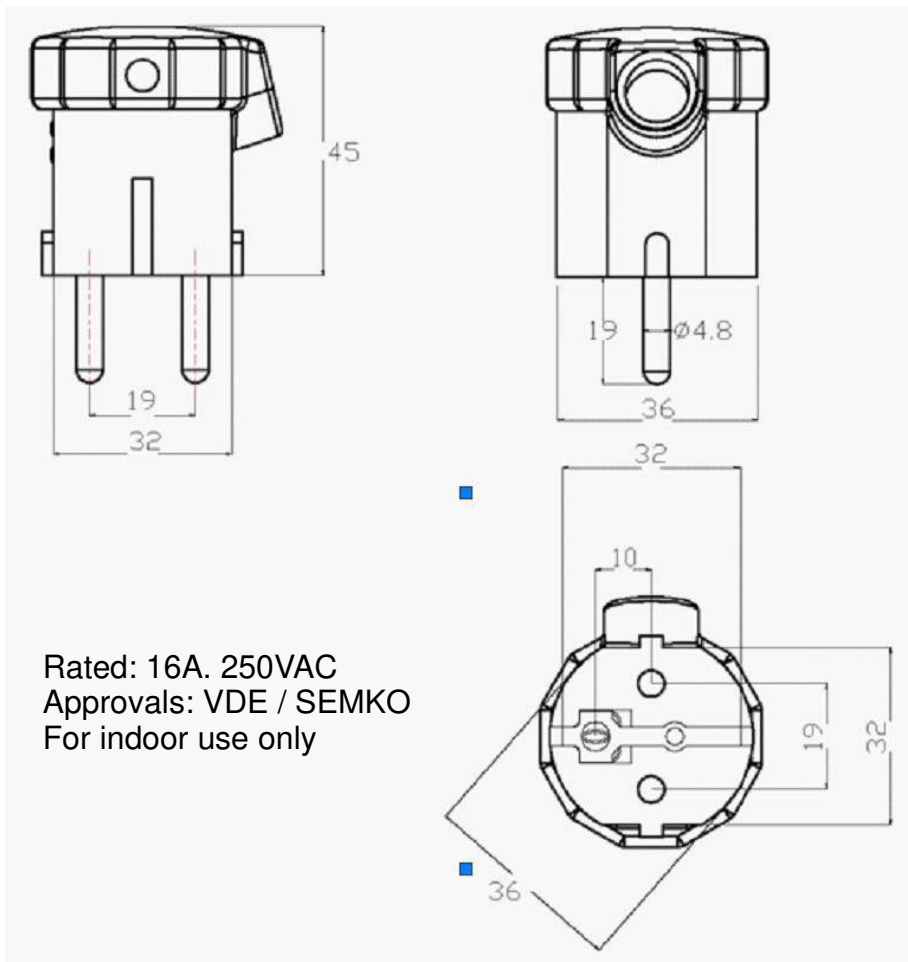

CLIFF

REWIREABLE 90° SCHUKO PLUG

Part No:
FCR72040 - 90° Schuko plug CEE 7/7, White, 2 pole with earth contact.