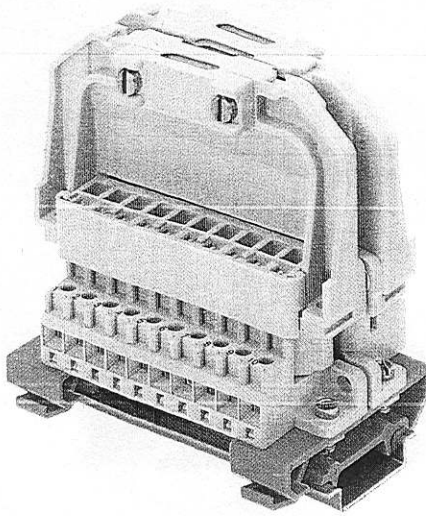

STW 2/10 TS

Angled connector for mounting onto rail

STW 2/20

STV 2/10 F

For 6.3 tab connectors

Type	Cat. No.	Qty.	Type	Cat. No.	Qty.	Type	Cat. No.	Qty.
STW 2/10 S/B TS complete	157082	10	STW 2/20/C S/B TS ZE	029166	5	Printed sockets		
STV 2/10 S corresponding plug	064506	10	Two 10-pole plugs with strain relief			STV 2/10 FB SET 1-10	037876	5
STW 2/10 B TS socket	130436	10	STW 2/20/C S/B TS ZE RH	156878	5	STV 2/10 FB SET 11-20	046656	5
			Two 10-pole plugs with strain relief and fixing hook			STV 2/10 FB SET 21-30	046676	5
			STW 2/20/D S/B TS ZE	126836	5	STV 2/10 FB SET 31-40	046686	5
			One 20-pole plug without strain relief			STV 2/10 FB SET 41-50	046696	5
			STW 2/20/E S/B TS	126866	5			
			One 20-pole plug without strain relief			Corresponding plug		
			STW 2/20/4 S/B TS	128156	5	STV 2/10 S	064546	50
			Two 10-pole plugs without strain relief					