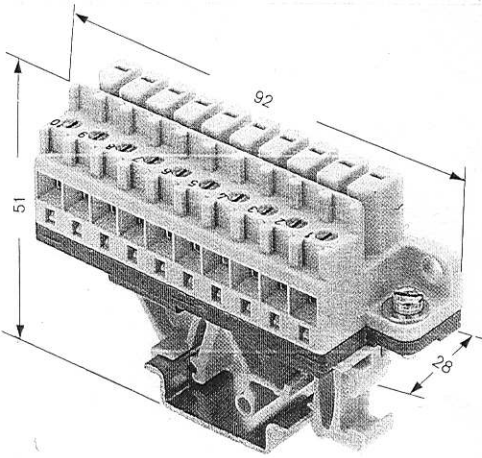

STW 2/10 TS

Angled connector for mounting onto rail

STW 2/20

STV 2/10 F

For 6.3 tab connectors

Type	Cat. No.	Qty.	Type	Cat. No.	Qty.	Type	Cat. No.	Qty.
STW 2/10 S/B TS complete	157082	10	STW 2/20/C S/B TS ZE	029166	5	Printed sockets		
STV 2/10 S corresponding plug	064506	10	Two 10-pole plugs with strain relief			STV 2/10 FB SET 1-10	037876	5
STW 2/10 B TS socket	130436	10	STW 2/20/C S/B TS ZE RH	156878	5	STV 2/10 FB SET 11-20	046656	5
			Two 10-pole plugs with strain relief and fixing hook			STV 2/10 FB SET 21-30	046676	5
			STW 2/20/D S/B TS ZE	126836	5	STV 2/10 FB SET 31-40	046686	5
			One 20-pole plug without strain relief			STV 2/10 FB SET 41-50	046696	5
			STW 2/20/E S/B TS	126866	5			
			One 20-pole plug without strain relief			Corresponding plug		
			STW 2/20/4 S/B TS	128156	5	STV 2/10 S	064546	50
			Two 10-pole plugs without strain relief					