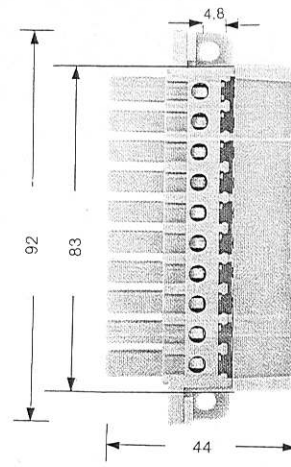

STW 2/10 TS

Angled connector for mounting onto rail

STW 2/20

STV 2/10 F

For 6.3 tab connectors

Type	Cat. No.	Qty.	Type	Cat. No.	Qty.	Type	Cat. No.	Qty.
STW 2/10 S/B TS complete	157082	10	STW 2/20/C S/B TS ZE	029166	5	Printed sockets		
STV 2/10 S corresponding plug	064506	10	Two 10-pole plugs with strain relief			STV 2/10 FB SET 1-10	037876	5
STW 2/10 B TS socket	130436	10	STW 2/20/C S/B TS ZE RH	156878	5	STV 2/10 FB SET 11-20	046656	5
			Two 10-pole plugs with strain relief and fixing hook			STV 2/10 FB SET 21-30	046676	5
			STW 2/20/D S/B TS ZE	126836	5	STV 2/10 FB SET 31-40	046686	5
			One 20-pole plug without strain relief			STV 2/10 FB SET 41-50	046696	5
			STW 2/20/E S/B TS	126866	5			
			One 20-pole plug without strain relief			Corresponding plug		
			STW 2/20/4 S/B TS	128156	5	STV 2/10 S	064546	50
			Two 10-pole plugs without strain relief					