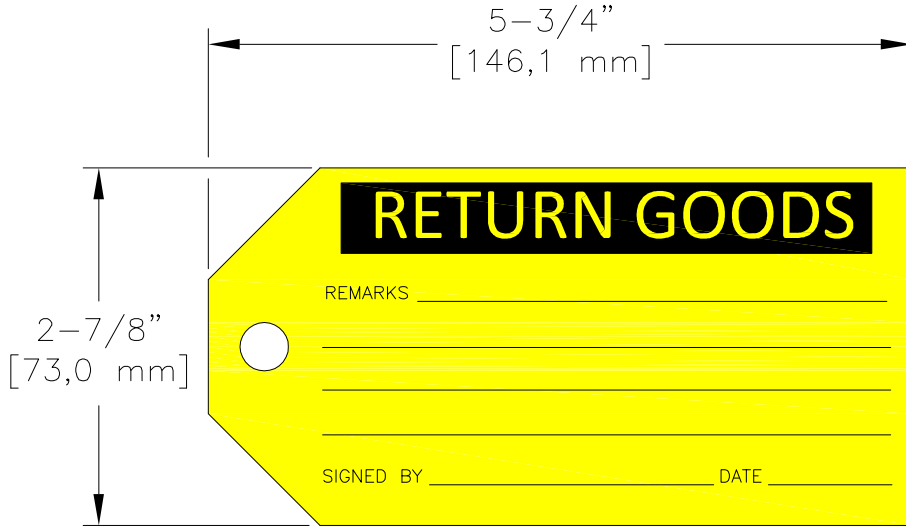

LOC	DIST	REVISIONS					
—	—	P	LTR	DESCRIPTION	DATE	DWN	APVD
		A		NEW DRAWING	08MAR2016	KR	KM

LABEL VIEW

THIS DRAWING IS UNPUBLISHED. BY - ALL RIGHTS RESERVED. © COPYRIGHT

QTY: 100 TAGS
FOR INDOOR USE ONLY

MATERIAL	PAPERBOARD
PRINT COLOURS	1 COLOUR PRINT IN BLACK
BACKGROUND COLOURS	YELLOW

DIMENSIONS: INCHES [mm]	DWN K. RAGHAVENDRA	08MAR2016	MATERIAL	—	FINISH	—
	CHK K. MUNZ	08MAR2016	 TE Connectivity			
TOLERANCES UNLESS OTHERWISE SPECIFIED: 0 PLC ± - 1 PLC ± .1 2 PLC ± .050 3 PLC ± .020 4 PLC ± 1/8" ANGLES ± -	APVD K. MUNZ	08MAR2016				
PRODUCT SPEC			NAME			
—			QMT216 PAPERBOARD TAGS			
APPLICATION SPEC			SIZE	CAGE CODE	DRAWING NO	RESTRICTED TO
—			A4	00779	① 1878678-6	—
WEIGHT			CUSTOMER DRAWING			
—			SCALE	NTS	SHEET	1 OF 1
			REV A			