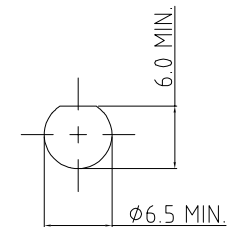

CAB527RF: SMA STRAIGHT PLUG TO SMA STRAIGHT BULKHEAD JACK WITH O-RING RATED TO IP67/68 + RG178 CABLE, 8GHz

SPECIFICATIONS :

1. SMA STRAIGHT PLUG, P/N: RFCT-SMA098-M78.
2. RG178 COAXIAL CABLE, COLOR: BROWN.
3. SMA STRAIGHT BULKHEAD JACK WITH O-RING RATED TO IP67/68, P/N: RFCT-SMA108-F78.

NOTES:

1. WORKING FREQUENCY RANGE: DC-8GHz.
2. OPERATING TEMPERATURE: -40°C~+125°C.
3. IMPEDANCE: 50 Ohm.

SMA JACK DETAIL DRAWING

HOW TO ORDER
CAB527RF - X X X X - X - 1

"L" LENGTH IN MM:
eg: 100MM = 0100
(MIN. 0050, MAX. 0400,
STANDARD = 0100, 0150, 0200)
Tolerance: 50mm: ±2mm.
51-200mm: ±5mm.
201-400mm: ±7mm.

CABLE SIZE:
1 = RG178 CABLE, COLOR: BROWN

WASHER AND NUT OPTIONS:
BLANK = SEPARATELY PACKED (STANDARD)
A = ALL ASSEMBLED WITH CONNECTOR

RECOMMENDED SMA MOUNTING HOLE

REV. DATE & DRN TO 13/09/22 - NYW RELEASE
11.26/09/22 - NYW CHANGE PLUG HEATSHRINK TUBE COLOR
12.22/05/23 - NYW TO FLAT

Scale: NTS	THIRD ANGLE	Unstated: X, XX, XXX	Tolerances: N/A, N/A, N/A
Drawn: NYW		ANGLES: N/A	
App'd: XXX	Title CABLE ASSEMBLY		
Date: 22 MAY '23	Revision: 1.2	Unit: mm	

		Drawing Number: CAB527RF
IP67/68 Rated Cables	www.gradconn.com	Sheet 1 of 1
© THIS DRAWING IS CONFIDENTIAL AND MUST NOT BE COPIED OR DISCLOSED WITHOUT WRITTEN CONSENT		Drawing © E and O E