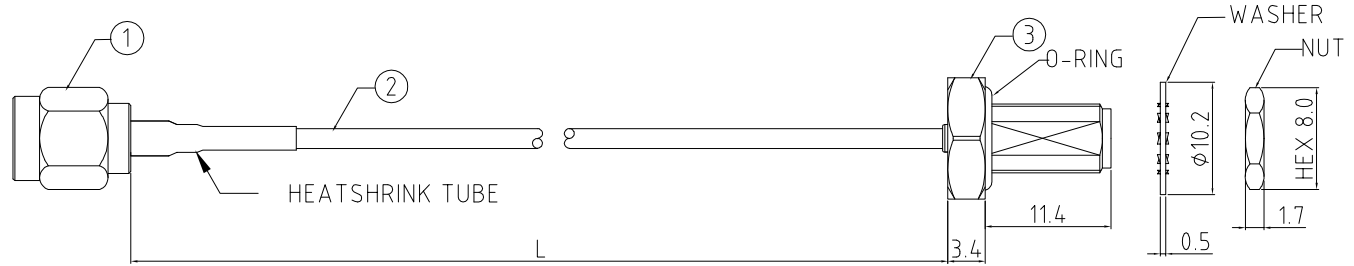

CAB527RF: SMA STRAIGHT PLUG TO SMA STRAIGHT BULKHEAD JACK WITH O-RING RATED TO IP67/68 + RG178 CABLE, 8GHz

SPECIFICATIONS :

1. SMA STRAIGHT PLUG, P/N: RFCT-SMA098-M78.
2. RG178 COAXIAL CABLE, COLOR: BROWN.
3. SMA STRAIGHT BULKHEAD JACK WITH O-RING RATED TO IP67/68, P/N: RFCT-SMA108-F78.

ENVIRONMENTAL:

- A. BULKHEAD MOUNTED CONNECTOR (RFCT-SMA108-F78) RATED TO THE FOLLOWING SPECIFICATION:
- i. IP6X - DUST TIGHT - NO PARTICLE INGRESS.
 - ii. IPX7 WATERPROOF FOR 30 MINUTES UP TO 1 METER UNDERWATER.
 - iii. IPX8 WATERPROOF FOR 48 HOURS AT 1 METER UNDERWATER.

NOTES:

1. WORKING FREQUENCY RANGE: DC-8GHz.
2. OPERATING TEMPERATURE: -40°C~+125°C.
3. IMPEDANCE: 50 Ohm.

SMA JACK DETAIL DRAWING

HOW TO ORDER
CAB527RF - X X X X - X - 1

"L" LENGTH IN MM:
eg: 100MM = 0100
(MIN. 0050, MAX. 0400,
STANDARD = 0100, 0150, 0200)
Tolerance: 50mm: ±2mm.
51-200mm: ±5mm.
201-400mm: ±7mm.

CABLE SIZE:
1 = RG178 CABLE, COLOR: BROWN

WASHER AND NUT OPTIONS:
BLANK = SEPARATELY PACKED (STANDARD)
A = ALL ASSEMBLED WITH CONNECTOR

RECOMMENDED SMA MOUNTING HOLE

REV. DATE & DRN TO 13/09/22 - NYW RELEASE
11.26/09/22 - NYW CHANGE PLUG HEATSHRINK TUBE COLOR
12.22/05/23 - NYW TO FLAT