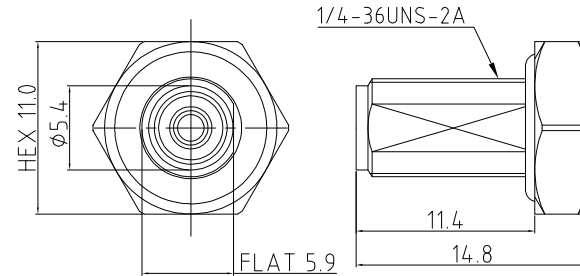

CAB527RF: SMA STRAIGHT PLUG TO SMA STRAIGHT BULKHEAD JACK WITH O-RING RATED TO IP67/68 + RG178 CABLE, 8GHz

SPECIFICATIONS :

1. SMA STRAIGHT PLUG, P/N: RFCT-SMA098-M78.
2. RG178 COAXIAL CABLE, COLOR: BROWN.
3. SMA STRAIGHT BULKHEAD JACK WITH O-RING RATED TO IP67/68, P/N: RFCT-SMA108-F78.

ENVIRONMENTAL:

- A. BULKHEAD MOUNTED CONNECTOR (RFCT-SMA108-F78) RATED TO THE FOLLOWING SPECIFICATION:
- i. IP6X - DUST TIGHT - NO PARTICLE INGRESS.
 - ii. IPX7 WATERPROOF FOR 30 MINUTES UP TO 1 METER UNDERWATER.
 - iii. IPX8 WATERPROOF FOR 48 HOURS AT 1 METER UNDERWATER.

NOTES:

1. WORKING FREQUENCY RANGE: DC-8GHz.
2. OPERATING TEMPERATURE: -40°C~+125°C.
3. IMPEDANCE: 50 Ohm.

SMA JACK DETAIL DRAWING

HOW TO ORDER
CAB527RF - X X X X - X - 1

"L" LENGTH IN MM:
eg: 100MM = 0100
(MIN. 0050, MAX. 0400,
STANDARD = 0100, 0150, 0200)
Tolerance: 50mm: ±2mm.
51-200mm: ±5mm.
201-400mm: ±7mm.

CABLE SIZE:
1 = RG178 CABLE, COLOR: BROWN

WASHER AND NUT OPTIONS:
BLANK = SEPARATELY PACKED (STANDARD)
A = ALL ASSEMBLED WITH CONNECTOR

RECOMMENDED SMA MOUNTING HOLE

REV. DATE & DRN TO 13/09/22 - NYW RELEASE
11.26/09/22 - NYW CHANGE PLUG HEATSHRINK TUBE COLOR
12.22/05/23 - NYW TO FLAT