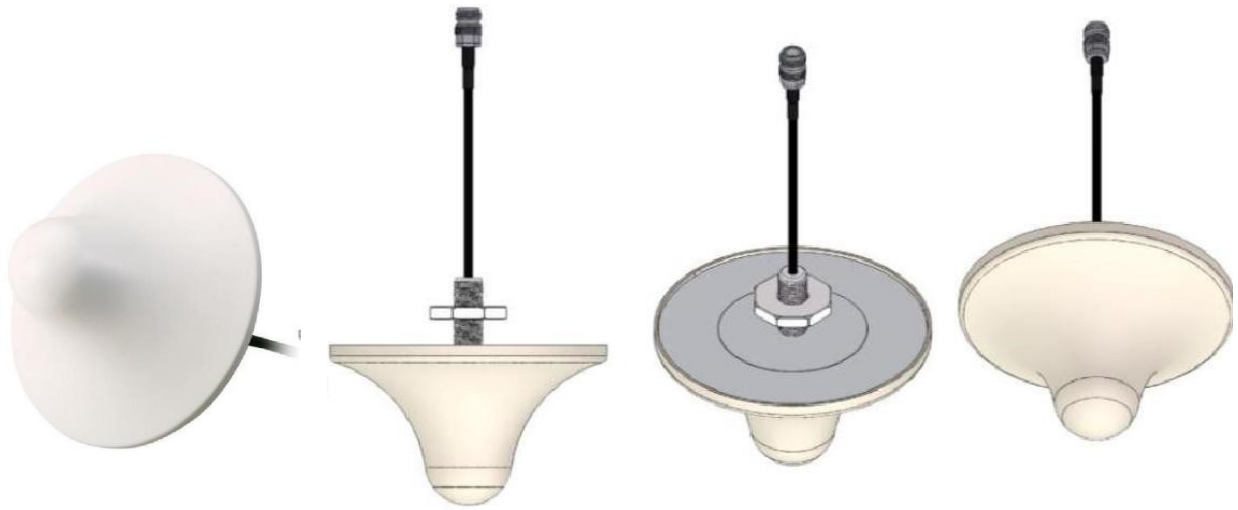

# Ceiling antenna for 4G LTE, 3G and Wifi coverage

AN\_GSM\_915

## Mechanical dimension

## Ceiling antenna for 4G LTE, 3G and Wifi coverage

### Specifications

Item	Specifications	
Antenna	Frequency Range	824~2500MHz
	Polarization	Linear
	Gain	3dBi
	V.S.W.R	<2.0
	Impedance	50Ω
Mechanical	Cable	5 meters
	Connector	SMA
	Mounting Method	Screw
	Radome Material	ABS
Environmental	Operating Temperature	-40°C ~+85°C
	Relative Humidity	Up to 95%
	Environmentally Friendly	ROHS Compliant