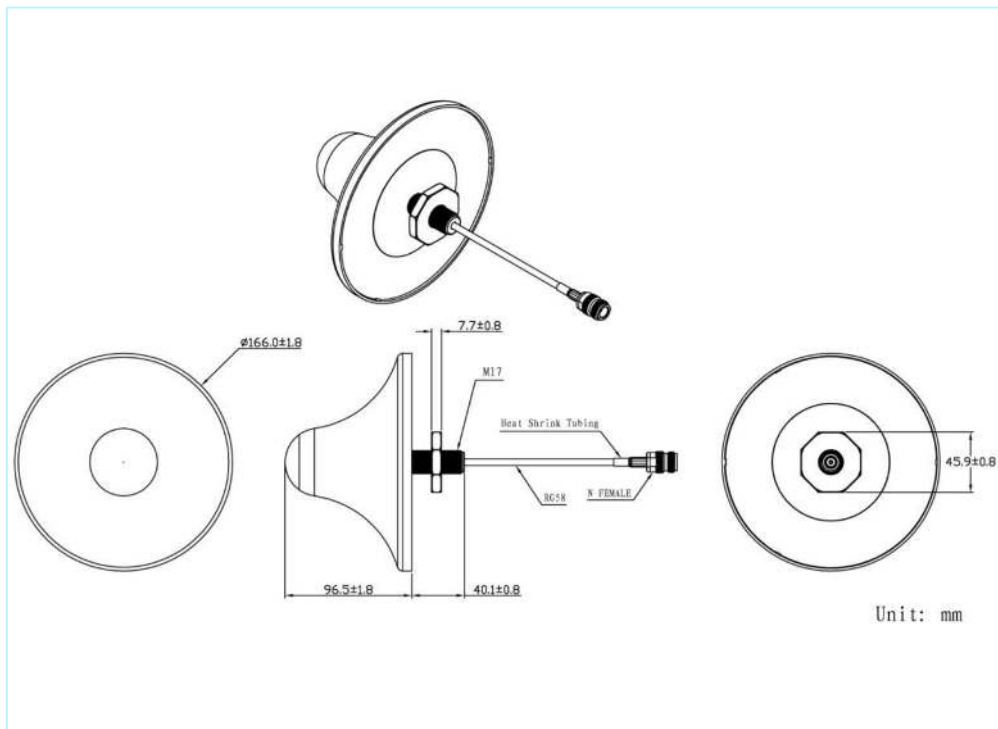

# Ceiling antenna for 4G LTE, 3G and Wifi coverage

AN\_GSM\_915

## Mechanical dimension

### Specifications

Item	Specifications	
Antenna	Frequency Range	824~2500MHz
	Polarization	Linear
	Gain	3dBi
	V.S.W.R	<2.0
	Impedance	50Ω
Mechanical	Cable	5 meters
	Connector	SMA
	Mounting Method	Screw
	Radome Material	ABS
Environmental	Operating Temperature	-40°C ~+85°C
	Relative Humidity	Up to 95%
	Environmentally Friendly	ROHS Compliant