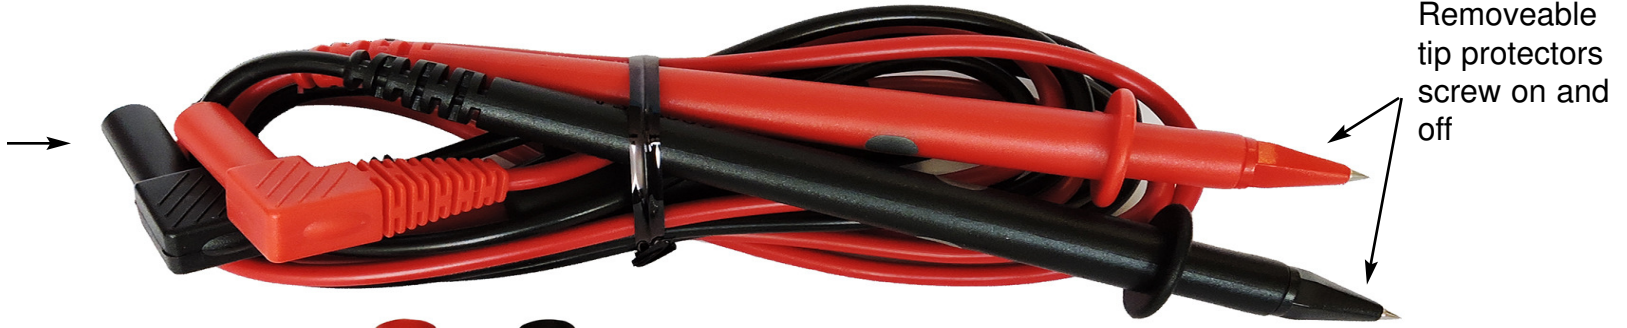

A092

Fused Test Lead Set with Alligator Clips and 5 Spare Fuses

Red lead has an in-line fuse holder with a replaceable 5A fuse. Provides additional protection when measuring higher voltages

Removeable tip protectors screw on and off

Alligator Clips

Spare fuses

Voltage / Amperage Rating

Maximum Voltage: 1000V

Maximum Amperage: 5A

Copyright © 2015 Test Products International, Inc.

Agency Listing

cULus 61010
IEC 61010

Category Rating

CAT III 1000V
CATIV 600V

Insulation Material

Silicone

Dimensions

Lead Length: 48"
Prod Length: 0.64"
(with tip protectors removed)

Type

Test leads with threaded tips and screw on alligator clips