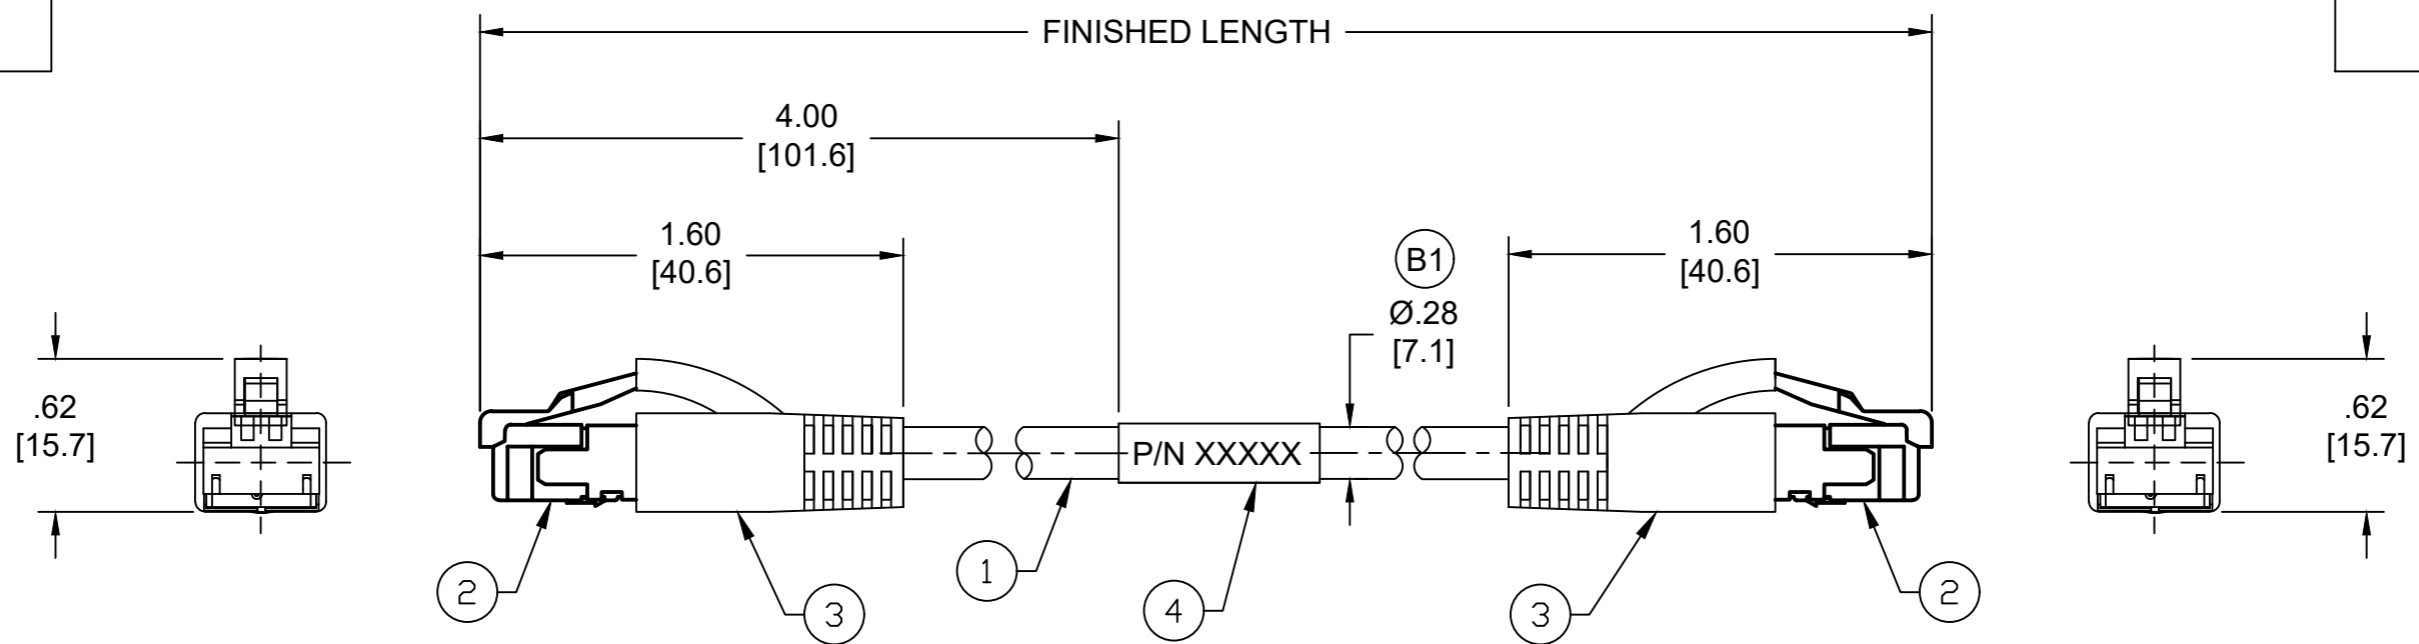

FRONT VIEW - MALE RJ45

- 1-WHITE/ORANGE
- 2-ORANGE
- 3-WHITE/GREEN
- 6-GREEN

MATERIAL NUMBER	ENGINEERING NUMBER	FINISHED LENGTH
1201088186	E66A06006M005	0.5M [1FT 8 IN]
1201088179	E66A06006M400	40M[131FT 3 IN]
1201080448	E66A06006M800	80M[262FT 6 IN]

(B1)

FRONT VIEW - MALE RJ45

- 1-WHITE/ORANGE
- 2-ORANGE
- 3-WHITE/GREEN
- 4-GREEN

- NOTES:
- MATERIAL: AS NOTED
 - FINISH: AS NOTED
 - ELECTRICAL:
VOLTAGE: 30V AC/DC
CURRENT: 1.5A
 - TEMP RATING: -20°TO +75°C (B1)
 - UL LISTED FILE: E361772 (B1)
 - ALL DIMENSIONS ARE FOR REFERENCE UNLESS TOLERANCED OR NOTED OTHERWISE

PART NUMBER LEGEND
E66A06006M005

- FINISHED LENGTH
M005 - 0.5 METER
M010 - 1 METER
M200 - 20 METER

(B1) CABLE LENGTH TOLERANCES

<.3M [1FT]:	+19mm-0 [+ .75in-0]
.3 - .9M [1 - 3FT]:	+44.5mm-0 [+1.75in-0]
.9 - 1.8M [3 - 6FT]:	+55.6mm-0 [+2.19in-0]
1.8 - 3.7M [6 - 12FT]:	+88.9mm-0 [+3.50in-0]
3.7 - 7.3M [12 - 24FT]:	+165.1mm-0 [+6.50in-0]
7.3-14.6M [24 - 48FT]:	+317.5mm-0 [+12.50in-0]
14.6 - 30.5M [48-100FT]:	+622.3mm-0 [+24.50in-0]
OVER 30M [100FT]:	+2% OF FINISHED LENGTH