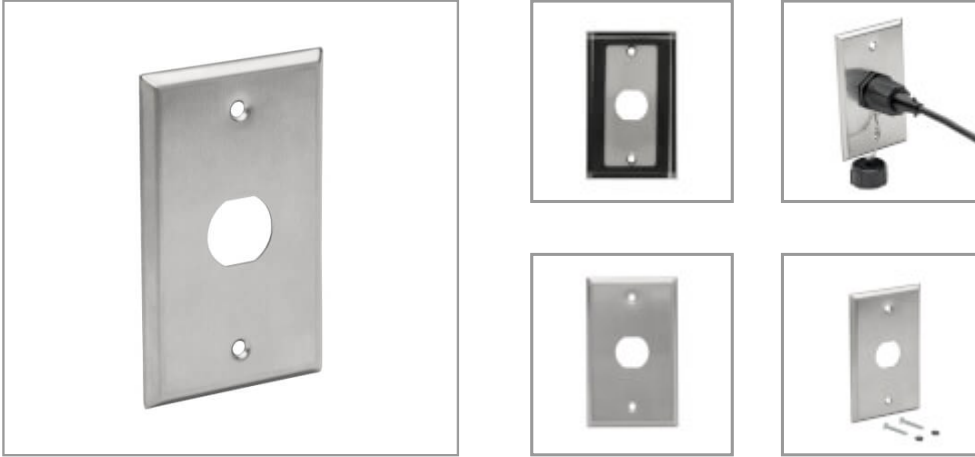

1-Port Single Gang Faceplate, Stainless Steel, Industrial Grade, IP44, TAA

MODEL NUMBER: N206-FP01-IND

Bulkhead wall plate combines with a coupler and industrial Cat5e/6, USB 3.0 or 4K HDMI cable to complete an IP44 connection.

Features

Bulkhead Wall Plate Recommended for Outdoor or Harsh Indoor Environments This single-gang industrial bulkhead face plate is ideal for connecting Cat5e/6 networks, USB 3.0 or 4K HDMI installations in outdoor applications and other areas where protection from harsh elements is essential. The stainless steel frame and rubber back gasket contribute to the wall plate's IP44 rating, which ensures protection from splashing water from all directions. Wall-mounting hardware is included.

Designed for Use with Industrial-Grade Cables and Couplers The Bulkhead wall plate with one cutout is recommended for use with N206-Series industrial Cat5e/6 patch cables and N206-BC01-IND bulkhead coupler or N206-KJ01-IND keystone jack, the U325-Series industrial USB 3.0 cables and U325-000-IND bulkhead coupler and the P569-000-FF-IND bulkhead coupler and P569-Series industrial 4K HDMI cables (all sold separately).