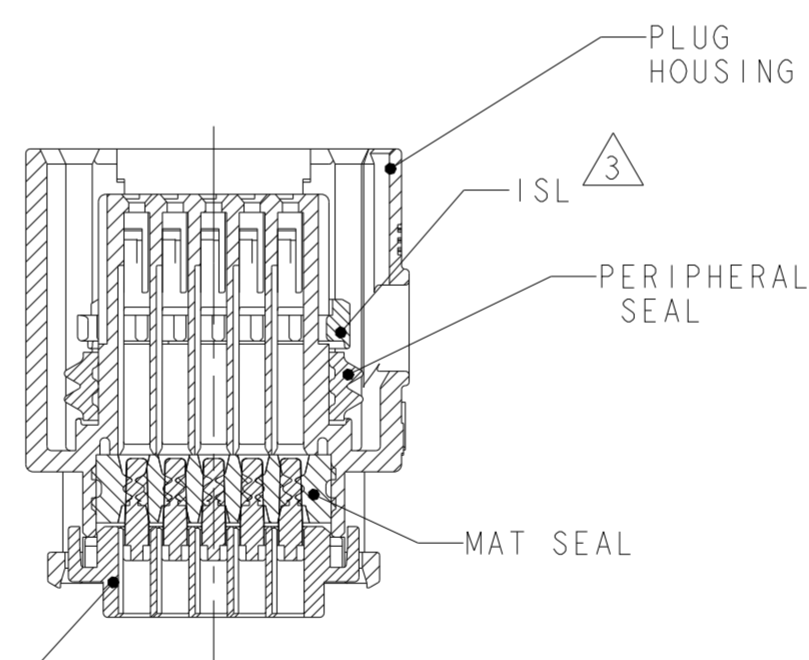

CPA CLOSED POSITION ³

CPA PRE-LATCHED POSITION ²

(8.9) (8.9)

(25.3)

(24.5)

(26)

ISL PRE-LATCHED POSITION

(0.4) ²

ISL CLOSED POSITION

- ¹ PLUG HOUSING: PBT, 15% GLASS-FILLED, COLOR: SEE TABLE
PERIPHERAL SEAL: SILICONE, GREEN
MAT SEAL: SILICONE, BLUE
SEAL COVER: NYLON 6/6, 15% GLASS-FILLED, BLACK
ISL: NYLON 6/6, 35% GLASS-FILLED, NATURAL
CPA: PBT, 33% GLASS-FILLED, GRAY

- ² OPTIONAL CPA & ISL SHOWN IN PRE-LATCHED, AS SHIPPED, POSITION.
- ³ OPTIONAL CPA & ISL SHOWN IN CLOSED POSITION.
- 4. PLUG ASSEMBLY MATES WITH USCAR INTERFACE DRAWING 064-S-010-2-Z01.
- 5. PLUG ASSEMBLY WILL ACCEPT THE FOLLOWING TERMINAL PART NUMBERS: 2035170-1, 2035170-2
- ⁶ PART NUMBERS MARKED AS PRELIMINARY HAVE NOT BEEN RELEASED PER FORMAL QUALIFICATIONS.
- 7. REFERENCE INSTRUCTION SHEET 408-10350 FOR ASSEMBLY INSTRUCTIONS.
- 8. KEYING OPTION "A" AS SHOWN.