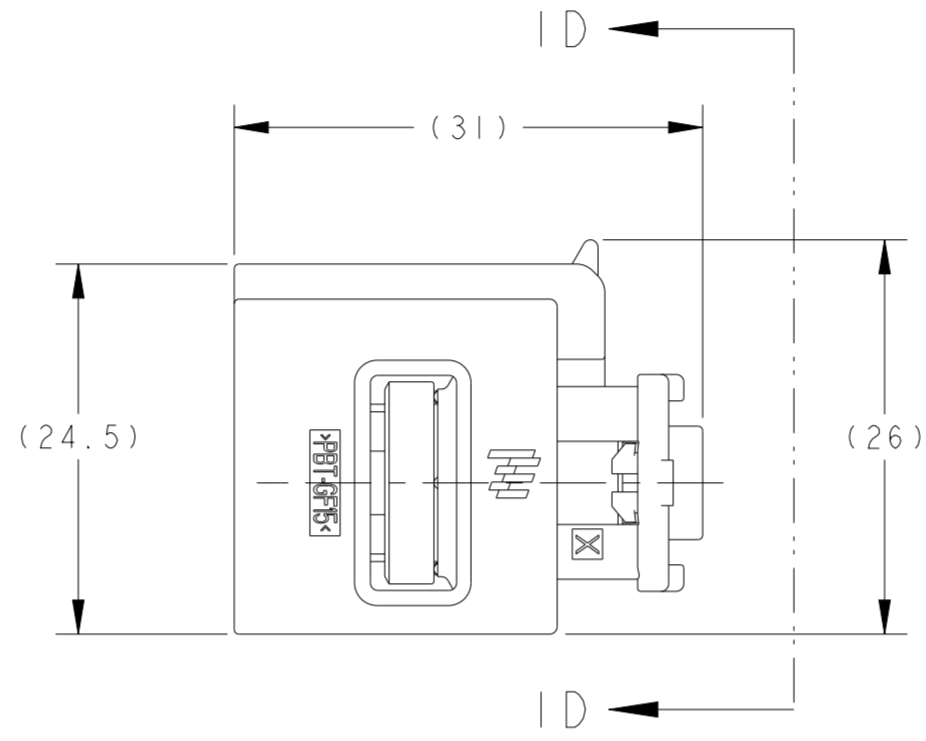

(24.5)

(26)