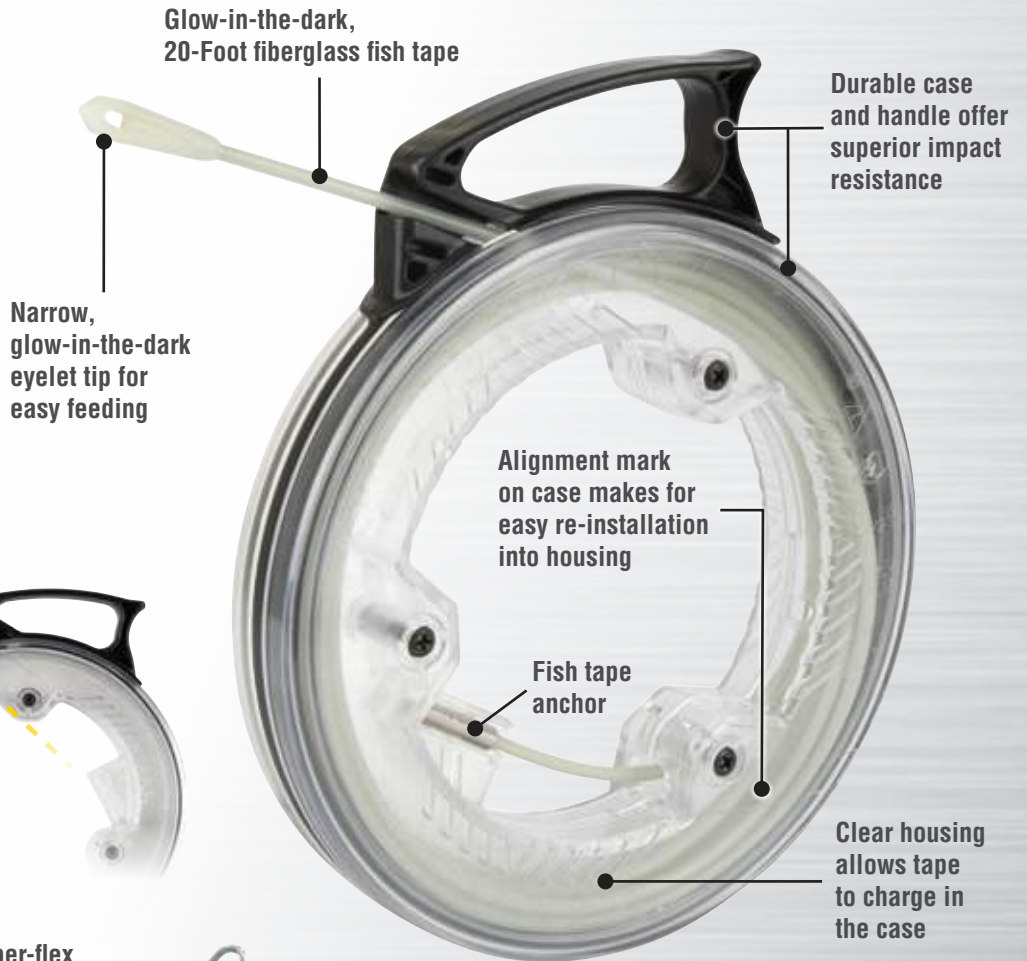


GLOW FISH TAPE

Fully removable 20-foot glow tape
for increased functionality

Patent Pending

GLOW FISH TAPE

Klein Tools' first fully glow-in-the-dark fish tape. The unique clear case permits ambient light to easily charge the glow tape and tip, providing a bright glow for use in low light. The fiberglass tape is fully removable from case for wall cavity, drop ceiling, and conduit pass through feeding. The anchor end features a stainless-steel fish rod connector for use with our fish rod accessories, allowing this fish tape to also function as a super-flex glow rod. An optimal fish tape for installing wire or cable behind walls and ceilings, in short box-to-box runs and branch circuits, or in flexible tubing. This fish tape's compact size makes it a great addition to your everyday tool bag.

EASILY SPOT THE GLOW, BULLET TIP

FULLY REMOVABLE FROM CASE FOR MORE VERSATILE APPLICATION

Doubles as a super-flex glow rod when fish rod attachment is attached

Anchoring end utilizes stainless steel connector - compatible with Klein Fish Rod attachments (see Cat. No. 56511)

For Professionals
SINCE 1857™

Cat. No.	UPC 0-92644+	Description	Dimensions
50550	50550-8	20' Glow Fish Tape - Removable glow-in-the-dark fiberglass tape and tip	1.2" x 7.6" x 8.8" (3.0 x 19.2 x 22.4 cm)