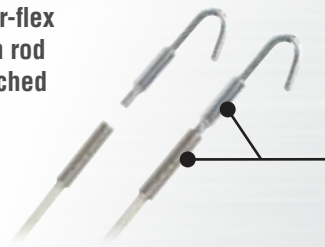


GLOW FISH TAPE

Fully removable 20-foot glow tape
for increased functionality

Patent Pending

GLOW FISH TAPE

Klein Tools' first fully glow-in-the-dark fish tape. The unique clear case permits ambient light to easily charge the glow tape and tip, providing a bright glow for use in low light. The fiberglass tape is fully removable from case for wall cavity, drop ceiling, and conduit pass through feeding. The anchor end features a stainless-steel fish rod connector for use with our fish rod accessories, allowing this fish tape to also function as a super-flex glow rod. An optimal fish tape for installing wire or cable behind walls and ceilings, in short box-to-box runs and branch circuits, or in flexible tubing. This fish tape's compact size makes it a great addition to your everyday tool bag.

EASILY SPOT THE GLOW, BULLET TIP

FULLY REMOVABLE FROM CASE FOR MORE VERSATILE APPLICATION

Doubles as a super-flex glow rod when fish rod attachment is attached

Anchoring end utilizes stainless steel connector - compatible with Klein Fish Rod attachments (see Cat. No. 56511)

For Professionals
SINCE 1857™

Cat. No.	UPC 0-92644+	Description	Dimensions
50550	50550-8	20' Glow Fish Tape - Removable glow-in-the-dark fiberglass tape and tip	1.2" x 7.6" x 8.8" (3.0 x 19.2 x 22.4 cm)