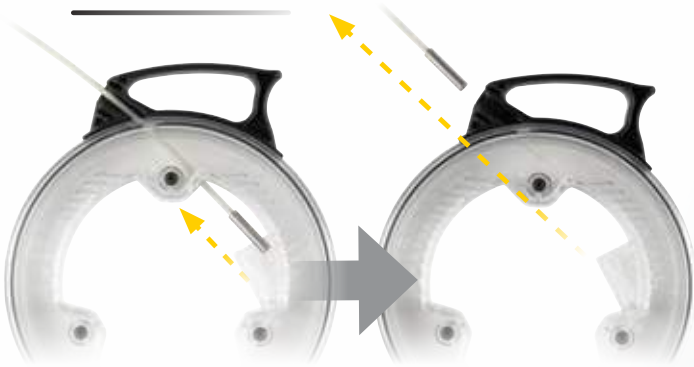


GLOW FISH TAPE

Fully removable 20-foot glow tape
for increased functionality

Patent Pending

GLOW FISH TAPE

Klein Tools' first fully glow-in-the-dark fish tape. The unique clear case permits ambient light to easily charge the glow tape and tip, providing a bright glow for use in low light. The fiberglass tape is fully removable from case for wall cavity, drop ceiling, and conduit pass through feeding. The anchor end features a stainless-steel fish rod connector for use with our fish rod accessories, allowing this fish tape to also function as a super-flex glow rod. An optimal fish tape for installing wire or cable behind walls and ceilings, in short box-to-box runs and branch circuits, or in flexible tubing. This fish tape's compact size makes it a great addition to your everyday tool bag.

EASILY SPOT THE GLOW, BULLET TIP

FULLY REMOVABLE FROM CASE FOR MORE VERSATILE APPLICATION

Doubles as a super-flex glow rod when fish rod attachment is attached

Anchoring end utilizes stainless steel connector - compatible with Klein Fish Rod attachments (see Cat. No. 56511)

For Professionals
SINCE 1857™

Cat. No.	UPC 0-92644+	Description	Dimensions
50550	50550-8	20' Glow Fish Tape - Removable glow-in-the-dark fiberglass tape and tip	1.2" x 7.6" x 8.8" (3.0 x 19.2 x 22.4 cm)