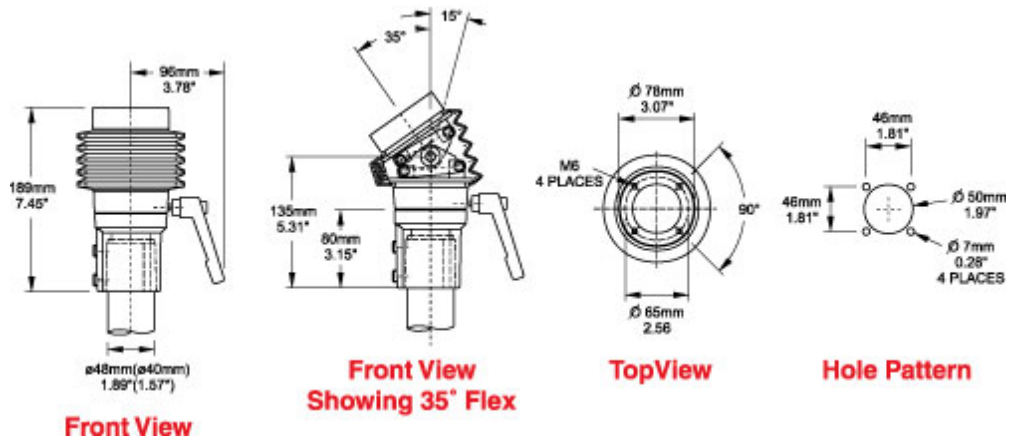

Quality Products. Service Excellence.

Tara Plus Tilt Coupling *TPSSTC Series*

- Attaches to enclosure.
- Accepts 48mm round tube perpendicular to enclosure top/bottom.
- Die-cast Aluminum G Al Si 12.
- Rotates 300°.
- Features an adjustable tilt mechanism up to 35°.

Part No. R149-025-001

Tags: TPSS, tara plus, taraplus, suspension system, tilt coupling, round, operator

Data subject to change without notice

© 2023. Hammond Manufacturing Ltd. All rights reserved.