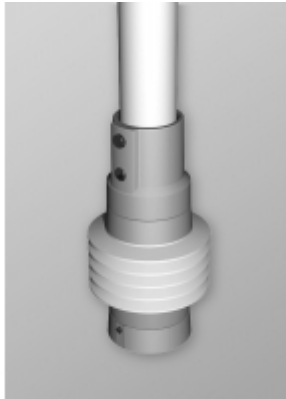

Quality Products. Service Excellence.

Tara Plus Tilt Coupling *TPSSTC Series*

- Attaches to enclosure.
- Accepts 48mm round tube perpendicular to enclosure top/bottom.
- Die-cast Aluminum G Al Si 12.
- Rotates 300°.
- Features an adjustable tilt mechanism up to 35°.

Part No. R149-025-001

Tags: TPSS, tara plus, taraplus, suspension system, tilt coupling, round, operator

Data subject to change without notice

© 2023. Hammond Manufacturing Ltd. All rights reserved.