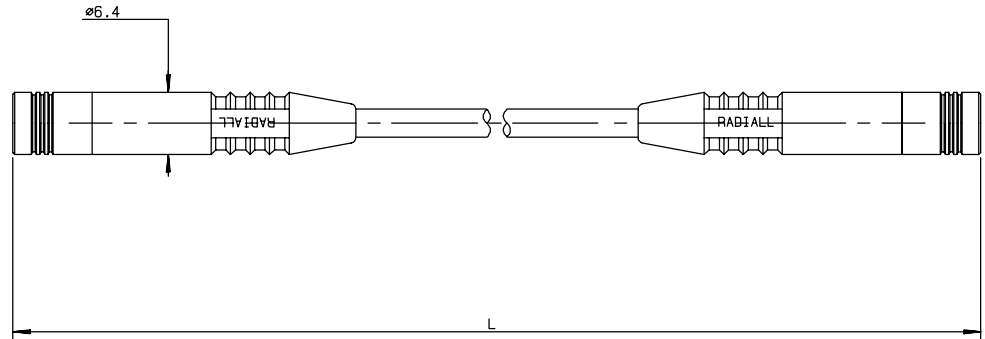

SMB

SMB FEMALE-FEMALE CABLE ASSEMBLY

| cable | part number | dimension L (mm) | captive center contact | finish |
|----------|---------------------|------------------|------------------------|--------|
| 2.6/50/S | R285 212 000 | 250 | yes | Gold |
| 2.6/50/S | R285 214 000 | 500 | yes | Gold |
| 2.6/50/S | R285 213 000 | 750 | yes | Gold |
| 2.6/50/S | R285 215 000 | 1000 | yes | Gold |

SHORT CIRCUIT PLUG CAP

| part number | captive center contact | finish |
|---------------------|------------------------|--------|
| R114 880 000 | yes | Gold |