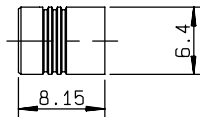

SMB

SMB FEMALE-FEMALE CABLE ASSEMBLY

| cable | part number | dimension L (mm) | captive center contact | finish |
|----------|---------------------|------------------|------------------------|--------|
| 2.6/50/S | R285 212 000 | 250 | yes | Gold |
| 2.6/50/S | R285 214 000 | 500 | yes | Gold |
| 2.6/50/S | R285 213 000 | 750 | yes | Gold |
| 2.6/50/S | R285 215 000 | 1000 | yes | Gold |

SHORT CIRCUIT PLUG CAP

| part number | captive center contact | finish |
|---------------------|------------------------|--------|
| R114 880 000 | yes | Gold |