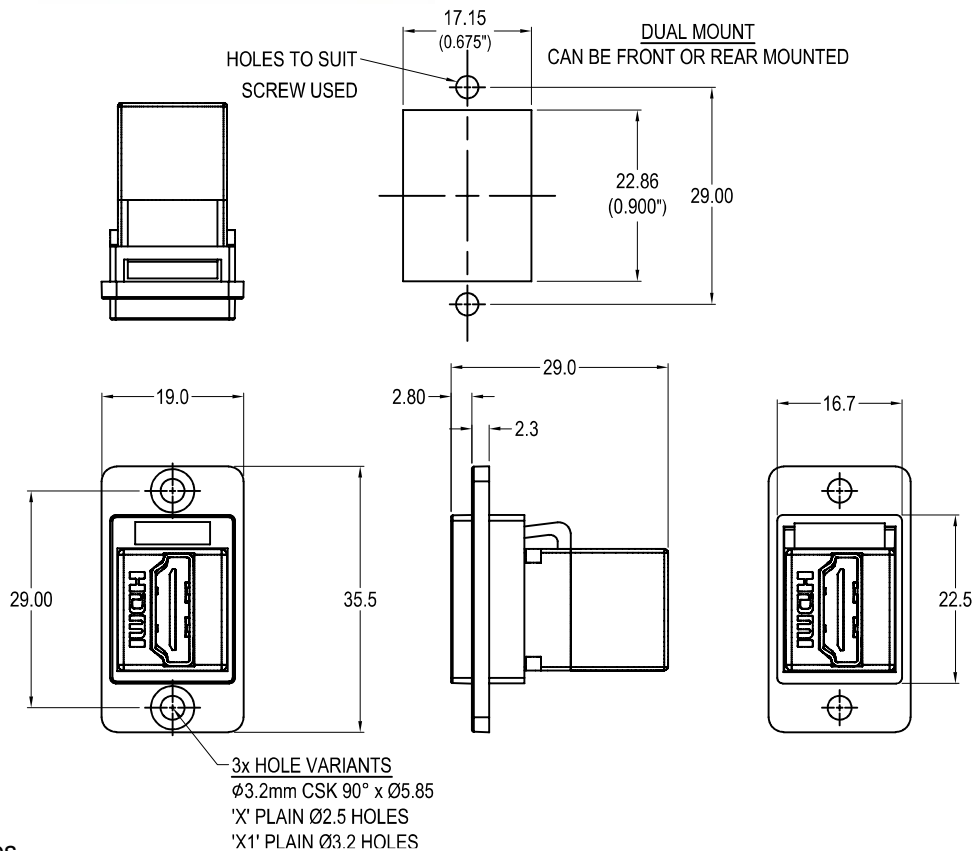

CLIFF

DUALSLIM HDMI FEMALE - FEMALE FEEDTHROUGH CONNECTOR

Can be front or rear mounted in the panel

Feedthrough Features

- Fits standard rectangular cutout.
- Front or rear mounting through the panel.
- Various hole mounting options.
- No soldering or punch termination. Use standard cable for each connector style.
- Low rear profile.

General:

Please note: Functionality is affected by cable quality, length and cable wiring configuration.

VARIANTS

Part No.

- | | |
|-------------------|---|
| CP30700G | DUALSLIM HDMI F-F Black plastic frame, CSK holes |
| CP30700GX | DUALSLIM HDMI F-F Black plastic frame, Ø2.5 PLAIN holes |
| CP30700GX1 | DUALSLIM HDMI F-F Black plastic frame, Ø3.2 PLAIN holes |

Material:

1. Insert: ABS UL94 HB
2. Plastic Frame: Polyamide UL94 V2
3. Shell: Gold plated
4. Contacts: Gold Plated

© CLIFF 10/2020 ISS.1

For further information, contact sales@cliffuk.co.uk

Cliff Electronic Components Limited,
76 Holmethorpe Avenue, Holmethorpe Ind. Estate,
Redhill, Surrey RH1 2PF U.K.
Tel: +44 (0)1737 771375 Fax: +44 (0)1737 766012