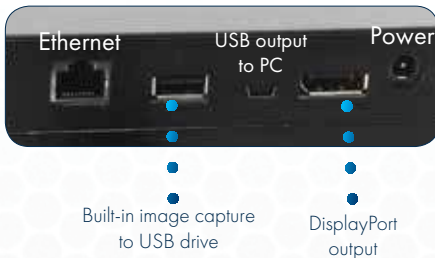

- 30x optical, up to 300x digital magnification (4.7x-94x w/ 10D Lens)
- DisplayPort and USB outputs
- Adjustable vertical and horizontal positioning
- Auto focus camera
- Includes remote control for on-screen settings
- Captures Images to USB Device
- Includes Imaging Software

#26700-137

10 Diopter Lens for SharpVue XT

Item Number	26700-137-10D
Compatible Item #	26700-137 (SharpVue XT)
Magnification	4.7x - 94x

SharpVue® XT

Capture Images to USB Drive	30x Optical	DisplayPort & USB Outputs	Includes Imaging Software
No PC Required	Up to 300x Digital	1080p High-Res Imaging	Annotate & Measure

Save images and video, no computer required!

Backside

Cutting-Edge Technology Meets Flexibility

The SharpVue® XT camera is mounted to a telescoping arm with a **horizontal range of 6in to 16.5in**, giving users the ability to adjust the camera position both horizontally and vertically. This innovative feature allows users to upgrade their magnification or working distance, as well as scan over larger objects. The SharpVue® XT utilizes the same advanced camera technology as the SharpVue® Plus with the same USB/DisplayPort outputs and the ability to save images to a USB drive. This system comes complete with an ESD Safe **22in post stand with a 11.5in x 17.7in base**. Equipped with cutting-edge software that allows users to capture images and videos, make accurate measurements, draw lines and shapes, and more.

Features:

- 30x optical, up to 300x digital magnification
- DisplayPort and USB outputs
- Adjustable vertical and horizontal positioning
- Auto focus camera
- Includes remote control for on-screen settings