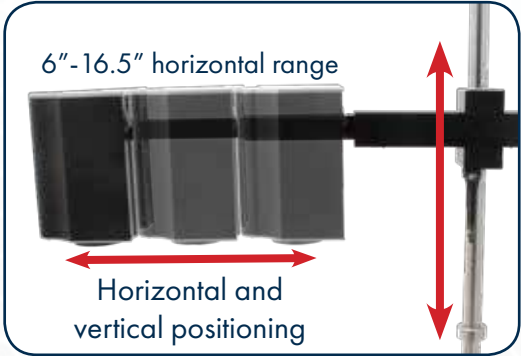

- 30x optical, up to 300x digital magnification (4.7x-94x w/ 10D Lens)
- DisplayPort and USB outputs
- Adjustable vertical and horizontal positioning
- Auto focus camera
- Includes remote control for on-screen settings
- Captures Images to USB Device
- Includes Imaging Software

#26700-137

10 Diopter Lens for SharpVue XT

Item Number	26700-137-10D
Compatible Item #	26700-137 (SharpVue XT)
Magnification	4.7x - 94x

SharpVue® XT

Capture Images to USB Drive	30x Optical	DisplayPort & USB Outputs	Includes Imaging Software
No PC Required	Up to 300x Digital	1080p High-Res Imaging	Annotate & Measure

Save images and video, no computer required!

Backside

Cutting-Edge Technology Meets Flexibility

The SharpVue® XT camera is mounted to a telescoping arm with a **horizontal range of 6in to 16.5in**, giving users the ability to adjust the camera position both horizontally and vertically. This innovative feature allows users to upgrade their magnification or working distance, as well as scan over larger objects. The SharpVue® XT utilizes the same advanced camera technology as the SharpVue® Plus with the same USB/DisplayPort outputs and the ability to save images to a USB drive. This system comes complete with an ESD Safe **22in post stand with a 11.5in x 17.7in base**. Equipped with cutting-edge software that allows users to capture images and videos, make accurate measurements, draw lines and shapes, and more.

Features:

- 30x optical, up to 300x digital magnification
- DisplayPort and USB outputs
- Adjustable vertical and horizontal positioning
- Auto focus camera
- Includes remote control for on-screen settings