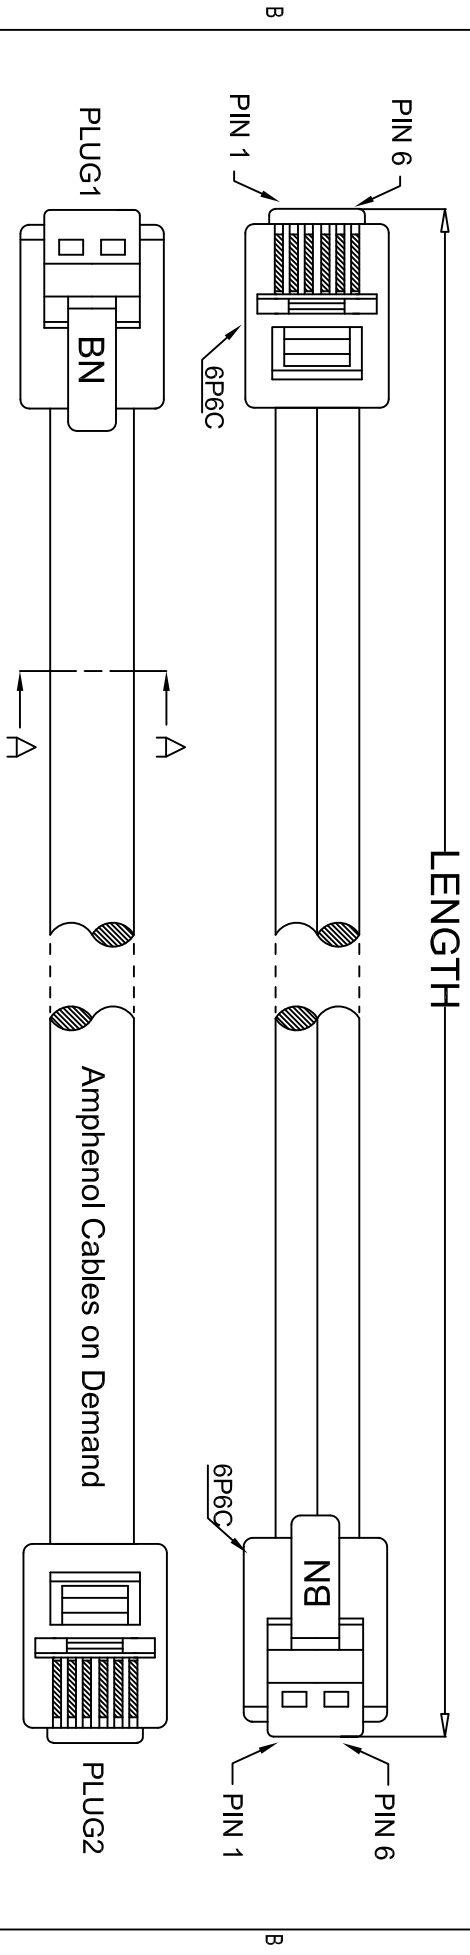

REV.	DESCRIPTION	DATE	APPROVED
A	NEW RELEASE	31/07/06	
A1	Change Part Number	19/12/06	
A2	Added 1 FT Length	6/04/2017	
A3	Added lengths 6 INCH & 8 INCH.	20/Aug/2019	
A4	REVISE P/N.	26/Aug/2019	

LENGTH & P/N Table

LENGTH	P/N	Cable Color
6 inch ±1 inch	MP-5FRJ12STWS-006IN	SILVER GREY
8 inch ±1 inch	MP-5FRJ12STWS-008IN	SILVER GREY
1 FT ±0.8 inch	MP-5FRJ12STWS-001	SILVER GREY
2 FT ±1 inch	MP-5FRJ12STWS-002	SILVER GREY
3 FT ±1 inch	MP-5FRJ12STWS-003	SILVER GREY
5 FT ±1 inch	MP-5FRJ12STWS-005	SILVER GREY
7 FT ±2 inch	MP-5FRJ12STWS-007	SILVER GREY
14 FT ±3 inch	MP-5FRJ12STWS-014	SILVER GREY
25 FT ±4 inch	MP-5FRJ12STWS-025	SILVER GREY
50 FT ±8 inch	MP-5FRJ12STWS-050	SILVER GREY

AA SEC

Wiring: 1 TO 1	
PLUG 1	PLUG 2
PIN 1	PIN 1
PIN 2	PIN 2
PIN 3	PIN 3
PIN 4	PIN 4
PIN 5	PIN 5
PIN 6	PIN 6

UNLESS OTHERWISE SPECIFIED DIMENSIONS ARE IN INCHES TOLERANCES ARE:		EAR NO.	
TERMINUS	APPROVALS	DATE	
±.X	LF	26/03/07	
±.XX	BA	26/03/07	
±.XXX			
±.XXX			

Amphenol Cables on Demand
20 VALLEY ST. ENDCOTT, NY 13760

THIRD ANGLE PROJECTION	RESP ENG	DATE	SIZE	DWG. NO.	REV.
	MFG ENG		A	MP-5FRJ12STWS-XXX	A4