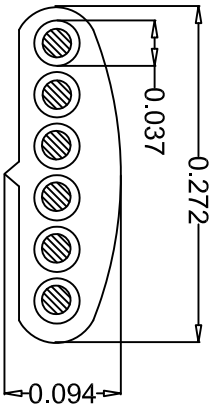

REV.	DESCRIPTION	DATE	APPROVED
A	NEW RELEASE	31/07/06	
A1	Change Part Number	19/12/06	
A2	Added 1 FT Length	6/04/2017	
A3	Added lengths 6 INCH & 8 INCH.	20/Aug/2019	
A4	REVISE P/N.	26/Aug/2019	

LENGTH & P/N Table

LENGTH	P/N	Cable Color
6 inch ±1 inch	MP-5FRJ12STWS-006IN	SILVER GREY
8 inch ±1 inch	MP-5FRJ12STWS-008IN	SILVER GREY
1 FT ±0.8 inch	MP-5FRJ12STWS-001	SILVER GREY
2 FT ±1 inch	MP-5FRJ12STWS-002	SILVER GREY
3 FT ±1 inch	MP-5FRJ12STWS-003	SILVER GREY
5 FT ±1 inch	MP-5FRJ12STWS-005	SILVER GREY
7 FT ±2 inch	MP-5FRJ12STWS-007	SILVER GREY
14 FT ±3 inch	MP-5FRJ12STWS-014	SILVER GREY
25 FT ±4 inch	MP-5FRJ12STWS-025	SILVER GREY
50 FT ±8 inch	MP-5FRJ12STWS-050	SILVER GREY

AA SEC

Wiring: 1 TO 1	
PLUG 1	PLUG 2
PIN 1	PIN 1
PIN 2	PIN 2
PIN 3	PIN 3
PIN 4	PIN 4
PIN 5	PIN 5
PIN 6	PIN 6

UNLESS OTHERWISE SPECIFIED DIMENSIONS ARE IN INCHES TOLERANCES ARE:		EAR NO.	
TERMINUS	APPROVALS	DATE	
±.X	LF	26/03/07	
±.XX	BA	26/03/07	
±.XXX			
±.XXX			