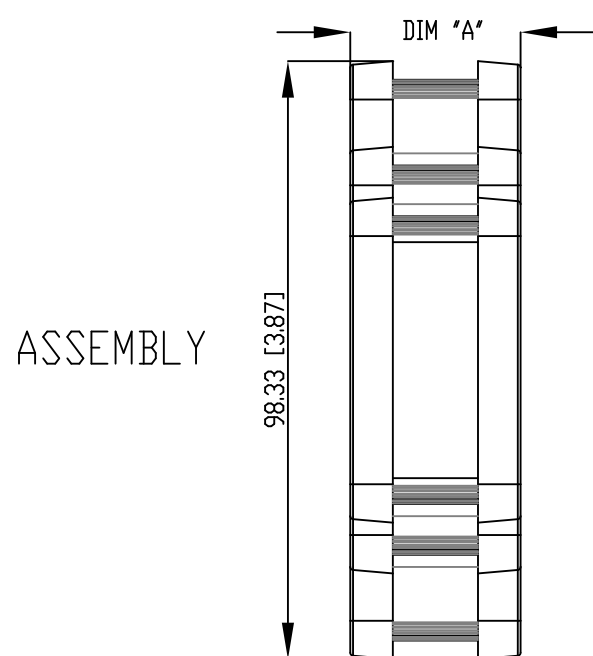

PART NAME

DMX - EXTRUDED ALUMINUM DIN RAIL BOX

PART No.

DMX-4776-B THROUGH DMX-4781-B  
DMX-4776-G THROUGH DMX-4781-G

REV. DATE

4/20/15

## NOTES:

- 1- (-B) SUFFIX INDICATES BLACK COLOR  
(-G) SUFFIX INDICATES GRAY COLOR
- 2- MATERIAL: BODY - ALUMINUM ALLOY 6063  
PLASTIC PANELS - POLYCARBONATE UL94-V0  
SEAL - MOLDED EPDM
- 3- DIMENSIONS ARE MM [INCH]
- 4- TOLERANCES: +/- 0.030mm [+/- 0.012 in.]

PART# (BLACK)	PART# (GRAY)	DIM "A"
DMX-4776-B	DMX-4776-G	27.4 [1.10]
DMX-4777-B	DMX-4777-G	43.9 [1.73]
DMX-4778-B	DMX-4778-G	60.5 [2.38]
DMX-4779-B	DMX-4779-G	78.2 [3.08]
DMX-4780-B	DMX-4780-G	113.3 [4.46]
DMX-4781-B	DMX-4781-G	166.6 [6.56]