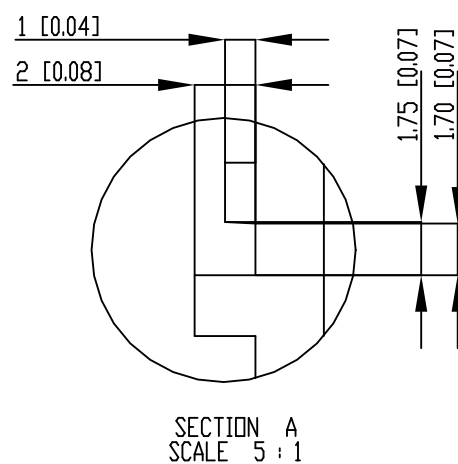

PART NAME

DMX - EXTRUDED ALUMINUM DIN RAIL BOX

PART No.

DMX-4776-B THROUGH DMX-4781-B  
DMX-4776-G THROUGH DMX-4781-G

REV. DATE

4/20/15

## NOTES:

- 1- (-B) SUFFIX INDICATES BLACK COLOR  
(-G) SUFFIX INDICATES GRAY COLOR
- 2- MATERIAL: BODY - ALUMINUM ALLOY 6063  
PLASTIC PANELS - POLYCARBONATE UL94-V0  
SEAL - MOLDED EPDM
- 3- DIMENSIONS ARE MM [INCH]
- 4- TOLERANCES: +/- 0.030mm [+/- 0.012 in.]

PART# (BLACK)	PART# (GRAY)	DIM "A"
DMX-4776-B	DMX-4776-G	27.4 [1.10]
DMX-4777-B	DMX-4777-G	43.9 [1.73]
DMX-4778-B	DMX-4778-G	60.5 [2.38]
DMX-4779-B	DMX-4779-G	78.2 [3.08]
DMX-4780-B	DMX-4780-G	113.3 [4.46]
DMX-4781-B	DMX-4781-G	166.6 [6.56]