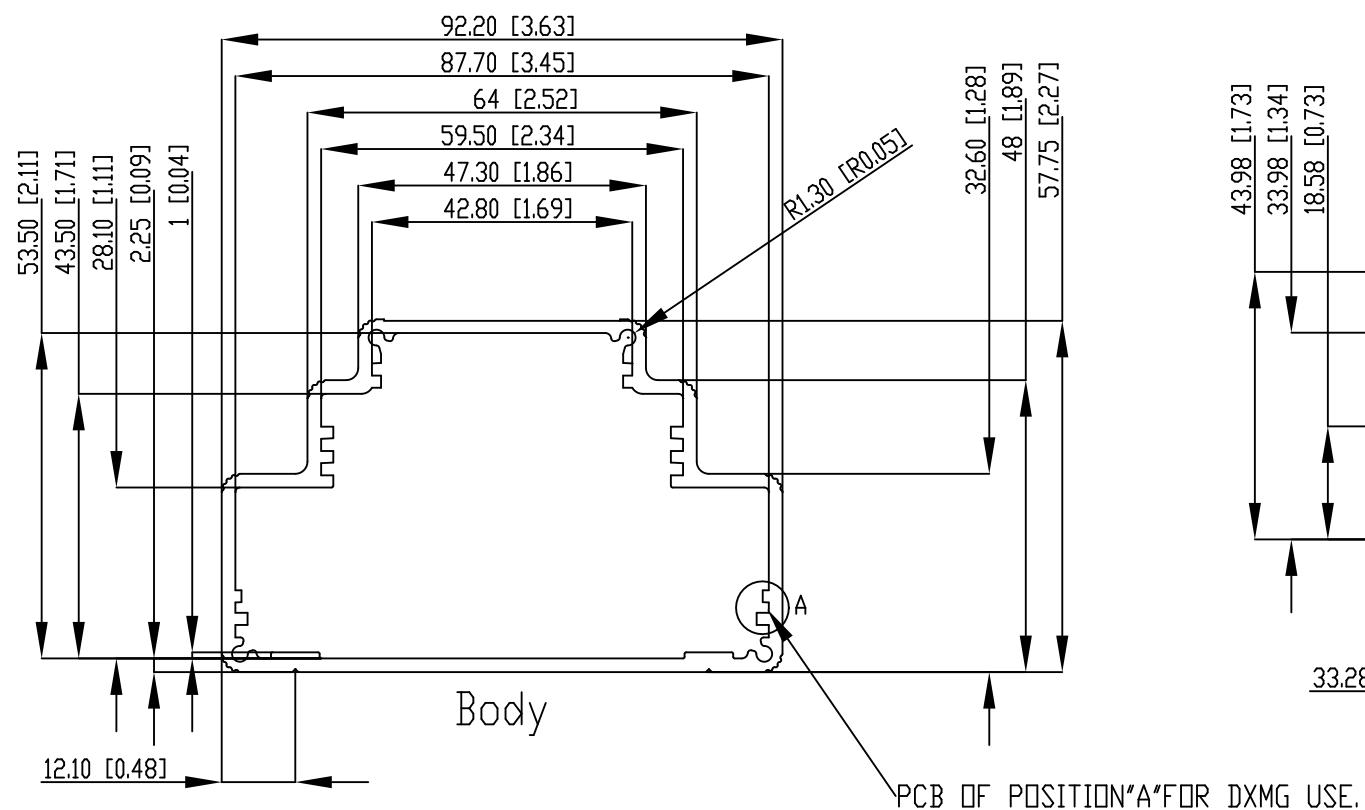

PART NAME

DMX - EXTRUDED ALUMINUM DIN RAIL BOX

PART No.

DMX-4776-B THROUGH DMX-4781-B  
DMX-4776-G THROUGH DMX-4781-G

REV. DATE

4/20/15

## NOTES:

- 1- (-B) SUFFIX INDICATES BLACK COLOR  
(-G) SUFFIX INDICATES GRAY COLOR
- 2- MATERIAL: BODY - ALUMINUM ALLOY 6063  
PLASTIC PANELS - POLYCARBONATE UL94-V0  
SEAL - MOLDED EPDM
- 3- DIMENSIONS ARE MM [INCH]
- 4- TOLERANCES: +/- 0.030mm [+/- 0.012 in.]

PART# (BLACK)	PART# (GRAY)	DIM "A"
DMX-4776-B	DMX-4776-G	27.4 [1.10]
DMX-4777-B	DMX-4777-G	43.9 [1.73]
DMX-4778-B	DMX-4778-G	60.5 [2.38]
DMX-4779-B	DMX-4779-G	78.2 [3.08]
DMX-4780-B	DMX-4780-G	113.3 [4.46]
DMX-4781-B	DMX-4781-G	166.6 [6.56]