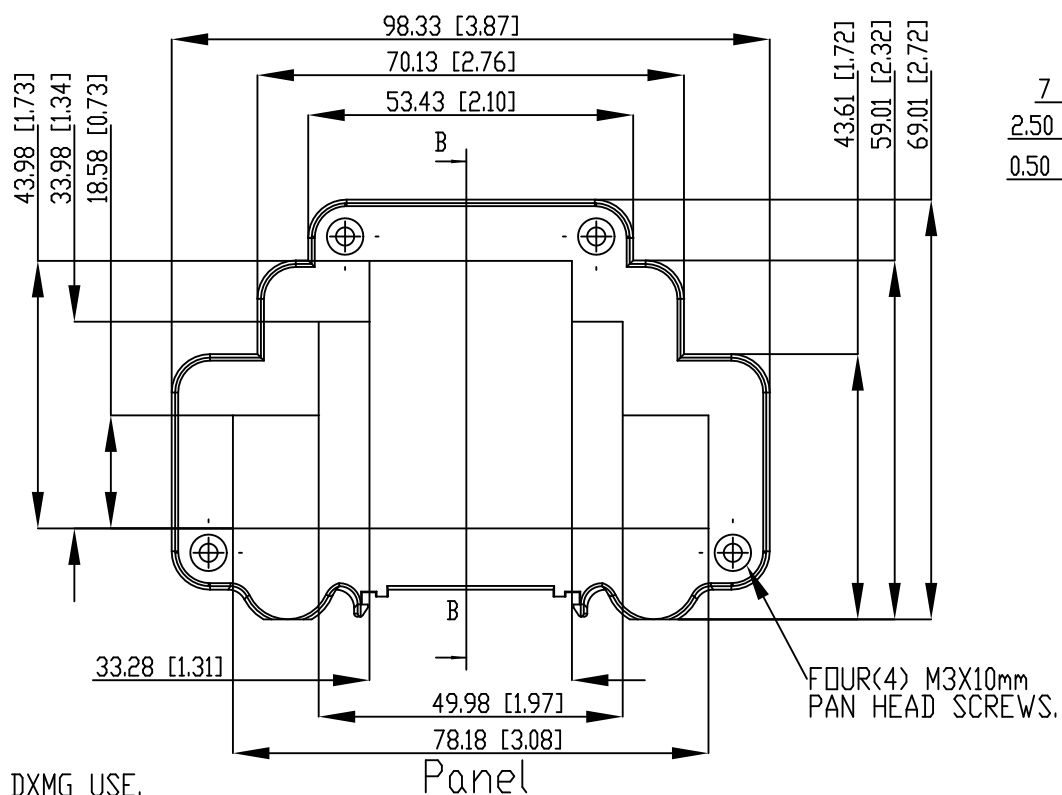

PART NAME

DMX - EXTRUDED ALUMINUM DIN RAIL BOX

PART No.

DMX-4776-B THROUGH DMX-4781-B  
DMX-4776-G THROUGH DMX-4781-G

REV. DATE

4/20/15

## NOTES:

- 1- (-B) SUFFIX INDICATES BLACK COLOR  
(-G) SUFFIX INDICATES GRAY COLOR
- 2- MATERIAL: BODY - ALUMINUM ALLOY 6063  
PLASTIC PANELS - POLYCARBONATE UL94-V0  
SEAL - MOLDED EPDM
- 3- DIMENSIONS ARE MM [INCH]
- 4- TOLERANCES: +/- 0.030mm [+/- 0.012 in.]

PART# (BLACK)	PART# (GRAY)	DIM "A"
DMX-4776-B	DMX-4776-G	27.4 [1.10]
DMX-4777-B	DMX-4777-G	43.9 [1.73]
DMX-4778-B	DMX-4778-G	60.5 [2.38]
DMX-4779-B	DMX-4779-G	78.2 [3.08]
DMX-4780-B	DMX-4780-G	113.3 [4.46]
DMX-4781-B	DMX-4781-G	166.6 [6.56]