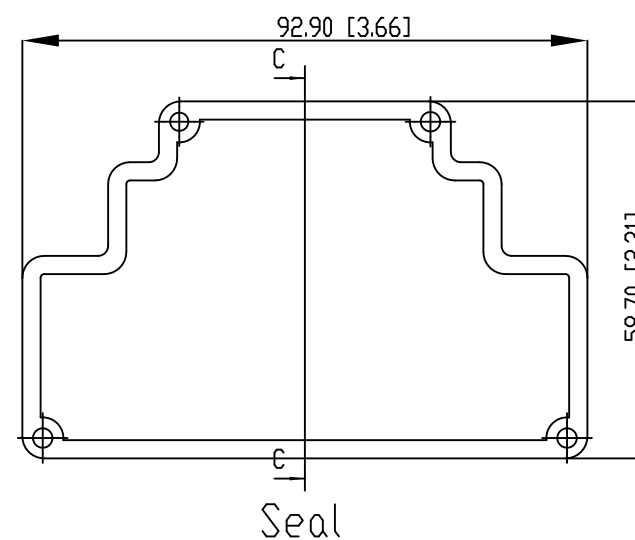

PART NAME

DMX - EXTRUDED ALUMINUM DIN RAIL BOX

PART No.

DMX-4776-B THROUGH DMX-4781-B  
DMX-4776-G THROUGH DMX-4781-G

REV. DATE

4/20/15

## NOTES:

- 1- (-B) SUFFIX INDICATES BLACK COLOR  
(-G) SUFFIX INDICATES GRAY COLOR
- 2- MATERIAL: BODY - ALUMINUM ALLOY 6063  
PLASTIC PANELS - POLYCARBONATE UL94-V0  
SEAL - MOLDED EPDM
- 3- DIMENSIONS ARE MM [INCH]
- 4- TOLERANCES: +/- 0.030mm [+/- 0.012 in.]

PART# (BLACK)	PART# (GRAY)	DIM "A"
DMX-4776-B	DMX-4776-G	27.4 [1.10]
DMX-4777-B	DMX-4777-G	43.9 [1.73]
DMX-4778-B	DMX-4778-G	60.5 [2.38]
DMX-4779-B	DMX-4779-G	78.2 [3.08]
DMX-4780-B	DMX-4780-G	113.3 [4.46]
DMX-4781-B	DMX-4781-G	166.6 [6.56]