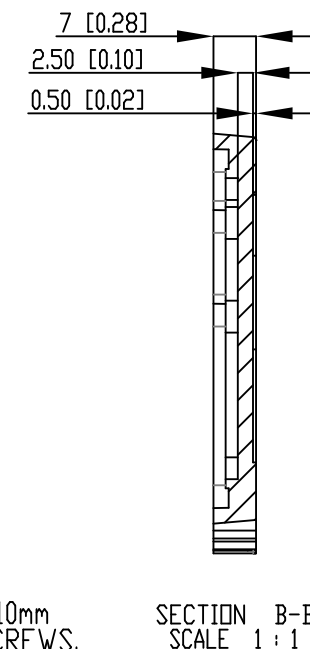

PART NAME

DMX - EXTRUDED ALUMINUM DIN RAIL BOX

PART No.

DMX-4776-B THROUGH DMX-4781-B  
DMX-4776-G THROUGH DMX-4781-G

REV. DATE

4/20/15

## NOTES:

- 1- (-B) SUFFIX INDICATES BLACK COLOR  
(-G) SUFFIX INDICATES GRAY COLOR
- 2- MATERIAL: BODY - ALUMINUM ALLOY 6063  
PLASTIC PANELS - POLYCARBONATE UL94-V0  
SEAL - MOLDED EPDM
- 3- DIMENSIONS ARE MM [INCH]
- 4- TOLERANCES: +/- 0.030mm [+/- 0.012 in.]

PART# (BLACK)	PART# (GRAY)	DIM "A"
DMX-4776-B	DMX-4776-G	27.4 [1.10]
DMX-4777-B	DMX-4777-G	43.9 [1.73]
DMX-4778-B	DMX-4778-G	60.5 [2.38]
DMX-4779-B	DMX-4779-G	78.2 [3.08]
DMX-4780-B	DMX-4780-G	113.3 [4.46]
DMX-4781-B	DMX-4781-G	166.6 [6.56]