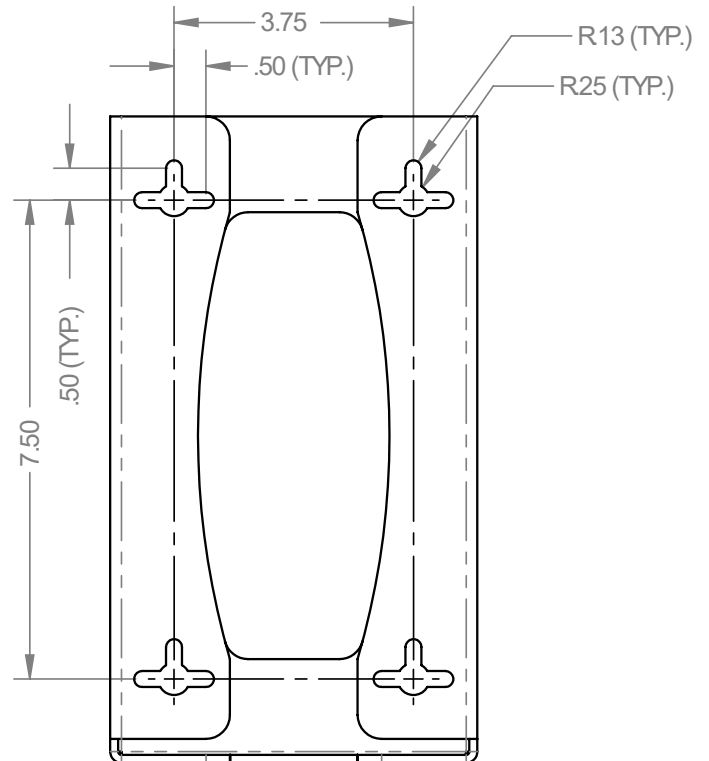

MADE IN THE USA

Product Description:

- Glove Box Dispenser - Single
- Holds one box of gloves
- Three-way keyholes for vertical or horizontal wall mounting
- BOWMAN® Signature Series - Maple Fauxwood ABS Plastic

Primary Area for Product Usage:

- Anywhere gloves are needed

Dispenses:

- Box(es) no larger than 5.50"W x 10.00"H x 3.75"D (14.0 cm x 25.4 cm x 9.5 cm)
- Box(es) no smaller than 4.50"W x 9.00"H x 3.00"D (11.4 cm x 22.9 cm x 7.6 cm)

Package Specifications:

- Package Quantity: 12 per case
- 18"L x 16"W x 10"H (45.7 cm x 40.6 cm x 25.4 cm)
- 11.0 lbs (5.0 kg) - approximated

Product Specifications (overall external dimensions):

- 5.75"W x 10.13"H x 4.00"D (14.6 cm x 25.7 cm x 10.2 cm)
- 0.8 lbs (0.4 kg) - approximated

Mounting Specifications:

Related Products (each sold separately):

- GL010-0233: BOWMAN® Signature Series - Glove Box Dispenser - Cherry Fauxwood (shown below)