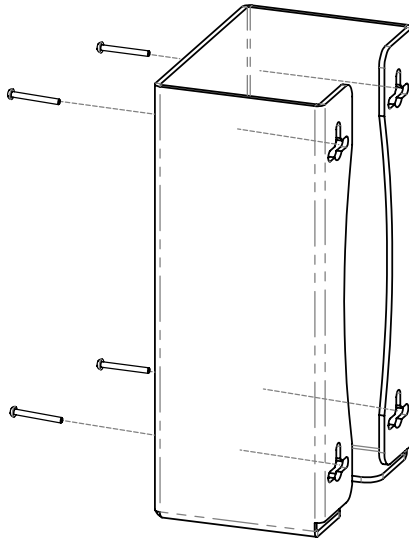

Package Specifications:

- Package Quantity: 12 per case
- 18"L x 16"W x 10"H (45.7 cm x 40.6 cm x 25.4 cm)
- 11.0 lbs (5.0 kg) - approximated

Product Specifications (overall external dimensions):

- 5.75"W x 10.13"H x 4.00"D (14.6 cm x 25.7 cm x 10.2 cm)
- 0.8 lbs (0.4 kg) - approximated

Mounting Specifications:

Related Products (each sold separately):

- GL010-0233: BOWMAN® Signature Series - Glove Box Dispenser - Cherry Fauxwood (shown below)

Installation

Always mount dispensers securely *prior* to loading with product.

- Front cutout allows for a wide variety of box dispensing perforations.

1

- Mount securely to a wall with screws approved and supplied by building maintenance.

2

Parts included:

- Dispenser

Tools Required: