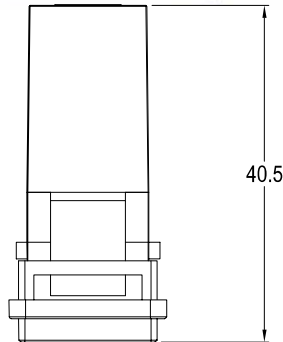

CLIFF

DUALSLIM MINI DISPLAYPORT FEEDTHROUGH CONNECTOR

Can be front or rear mounted in the panel

3x HOLE VARIANTS
Ø3.2mm CSK 90° x Ø5.85
PLAIN Ø2.5 HOLES
PLAIN Ø3.2 HOLES

VARIANTS

Part No.

CP30702

DUALSLIM Mini Displayport Black plastic frame, CSK holes

CP30702X

DUALSLIM Mini Displayport Black plastic frame, Ø2.5 PLAIN holes

CP30702X1

DUALSLIM Mini Displayport Black plastic frame, Ø3.2 PLAIN holes

Feedthrough Features

- Fits standard rectangular cutout.
- Front or rear mounting through the panel.
- Various hole mounting options.
- No soldering or punch termination. Use standard cable for each connector style.
- Low rear profile.