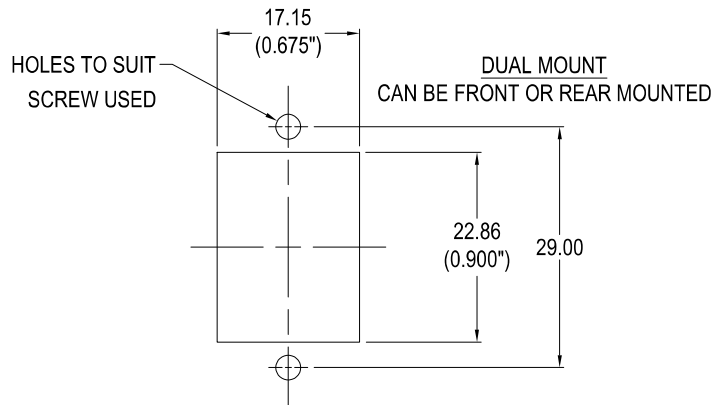

CLIFF

DUALSLIM MINI DISPLAYPORT FEEDTHROUGH CONNECTOR

Can be front or rear mounted in the panel

3x HOLE VARIANTS
Ø3.2mm CSK 90° x Ø5.85
PLAIN Ø2.5 HOLES
PLAIN Ø3.2 HOLES

VARIANTS

Part No.

CP30702

DUALSLIM Mini Displayport Black plastic frame, CSK holes

CP30702X

DUALSLIM Mini Displayport Black plastic frame, Ø2.5 PLAIN holes

CP30702X1

DUALSLIM Mini Displayport Black plastic frame, Ø3.2 PLAIN holes

Feedthrough Features

- Fits standard rectangular cutout.
- Front or rear mounting through the panel.
- Various hole mounting options.
- No soldering or punch termination. Use standard cable for each connector style.
- Low rear profile.

Material:

1. Insert: ABS
2. Frame: Polyamide UL94 V2
3. Contacts: Gold Plated

General:

Please note: Functionality is affected by cable quality, length and cable wiring configuration.