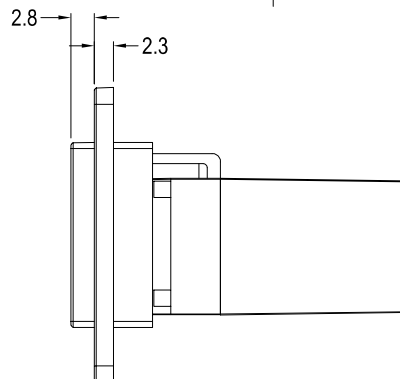

CLIFF

DUALSLIM MINI DISPLAYPORT FEEDTHROUGH CONNECTOR

Can be front or rear mounted in the panel

3x HOLE VARIANTS
Ø3.2mm CSK 90° x Ø5.85
PLAIN Ø2.5 HOLES
PLAIN Ø3.2 HOLES

VARIANTS

Part No.

CP30702

DUALSLIM Mini Displayport Black plastic frame, CSK holes

CP30702X

DUALSLIM Mini Displayport Black plastic frame, Ø2.5 PLAIN holes

CP30702X1

DUALSLIM Mini Displayport Black plastic frame, Ø3.2 PLAIN holes

Feedthrough Features

- Fits standard rectangular cutout.
- Front or rear mounting through the panel.
- Various hole mounting options.
- No soldering or punch termination. Use standard cable for each connector style.
- Low rear profile.

Material:

1. Insert: ABS
2. Frame: Polyamide UL94 V2
3. Contacts: Gold Plated

General:

Please note: Functionality is affected by cable quality, length and cable wiring configuration.