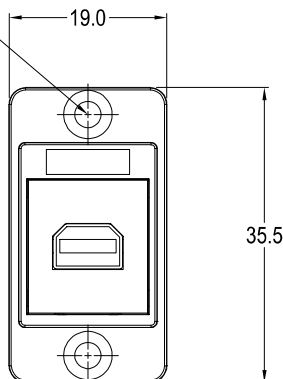

CLIFF

DUALSLIM MINI DISPLAYPORT FEEDTHROUGH CONNECTOR

Can be front or rear mounted in the panel

3x HOLE VARIANTS
Ø3.2mm CSK 90° x Ø5.85
PLAIN Ø2.5 HOLES
PLAIN Ø3.2 HOLES

VARIANTS

Part No.

CP30702

DUALSLIM Mini Displayport Black plastic frame, CSK holes

CP30702X

DUALSLIM Mini Displayport Black plastic frame, Ø2.5 PLAIN holes

CP30702X1

DUALSLIM Mini Displayport Black plastic frame, Ø3.2 PLAIN holes

Feedthrough Features

- Fits standard rectangular cutout.
- Front or rear mounting through the panel.
- Various hole mounting options.
- No soldering or punch termination. Use standard cable for each connector style.
- Low rear profile.