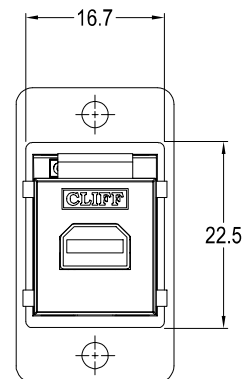

CLIFF

DUALSLIM MINI DISPLAYPORT FEEDTHROUGH CONNECTOR

Can be front or rear mounted in the panel

3x HOLE VARIANTS
Ø3.2mm CSK 90° x Ø5.85
PLAIN Ø2.5 HOLES
PLAIN Ø3.2 HOLES

VARIANTS

Part No.

CP30702

DUALSLIM Mini Displayport Black plastic frame, CSK holes

CP30702X

DUALSLIM Mini Displayport Black plastic frame, Ø2.5 PLAIN holes

CP30702X1

DUALSLIM Mini Displayport Black plastic frame, Ø3.2 PLAIN holes

Feedthrough Features

- Fits standard rectangular cutout.
- Front or rear mounting through the panel.
- Various hole mounting options.
- No soldering or punch termination. Use standard cable for each connector style.
- Low rear profile.

Material:

1. Insert: ABS
2. Frame: Polyamide UL94 V2
3. Contacts: Gold Plated

General:

Please note: Functionality is affected by cable quality, length and cable wiring configuration.