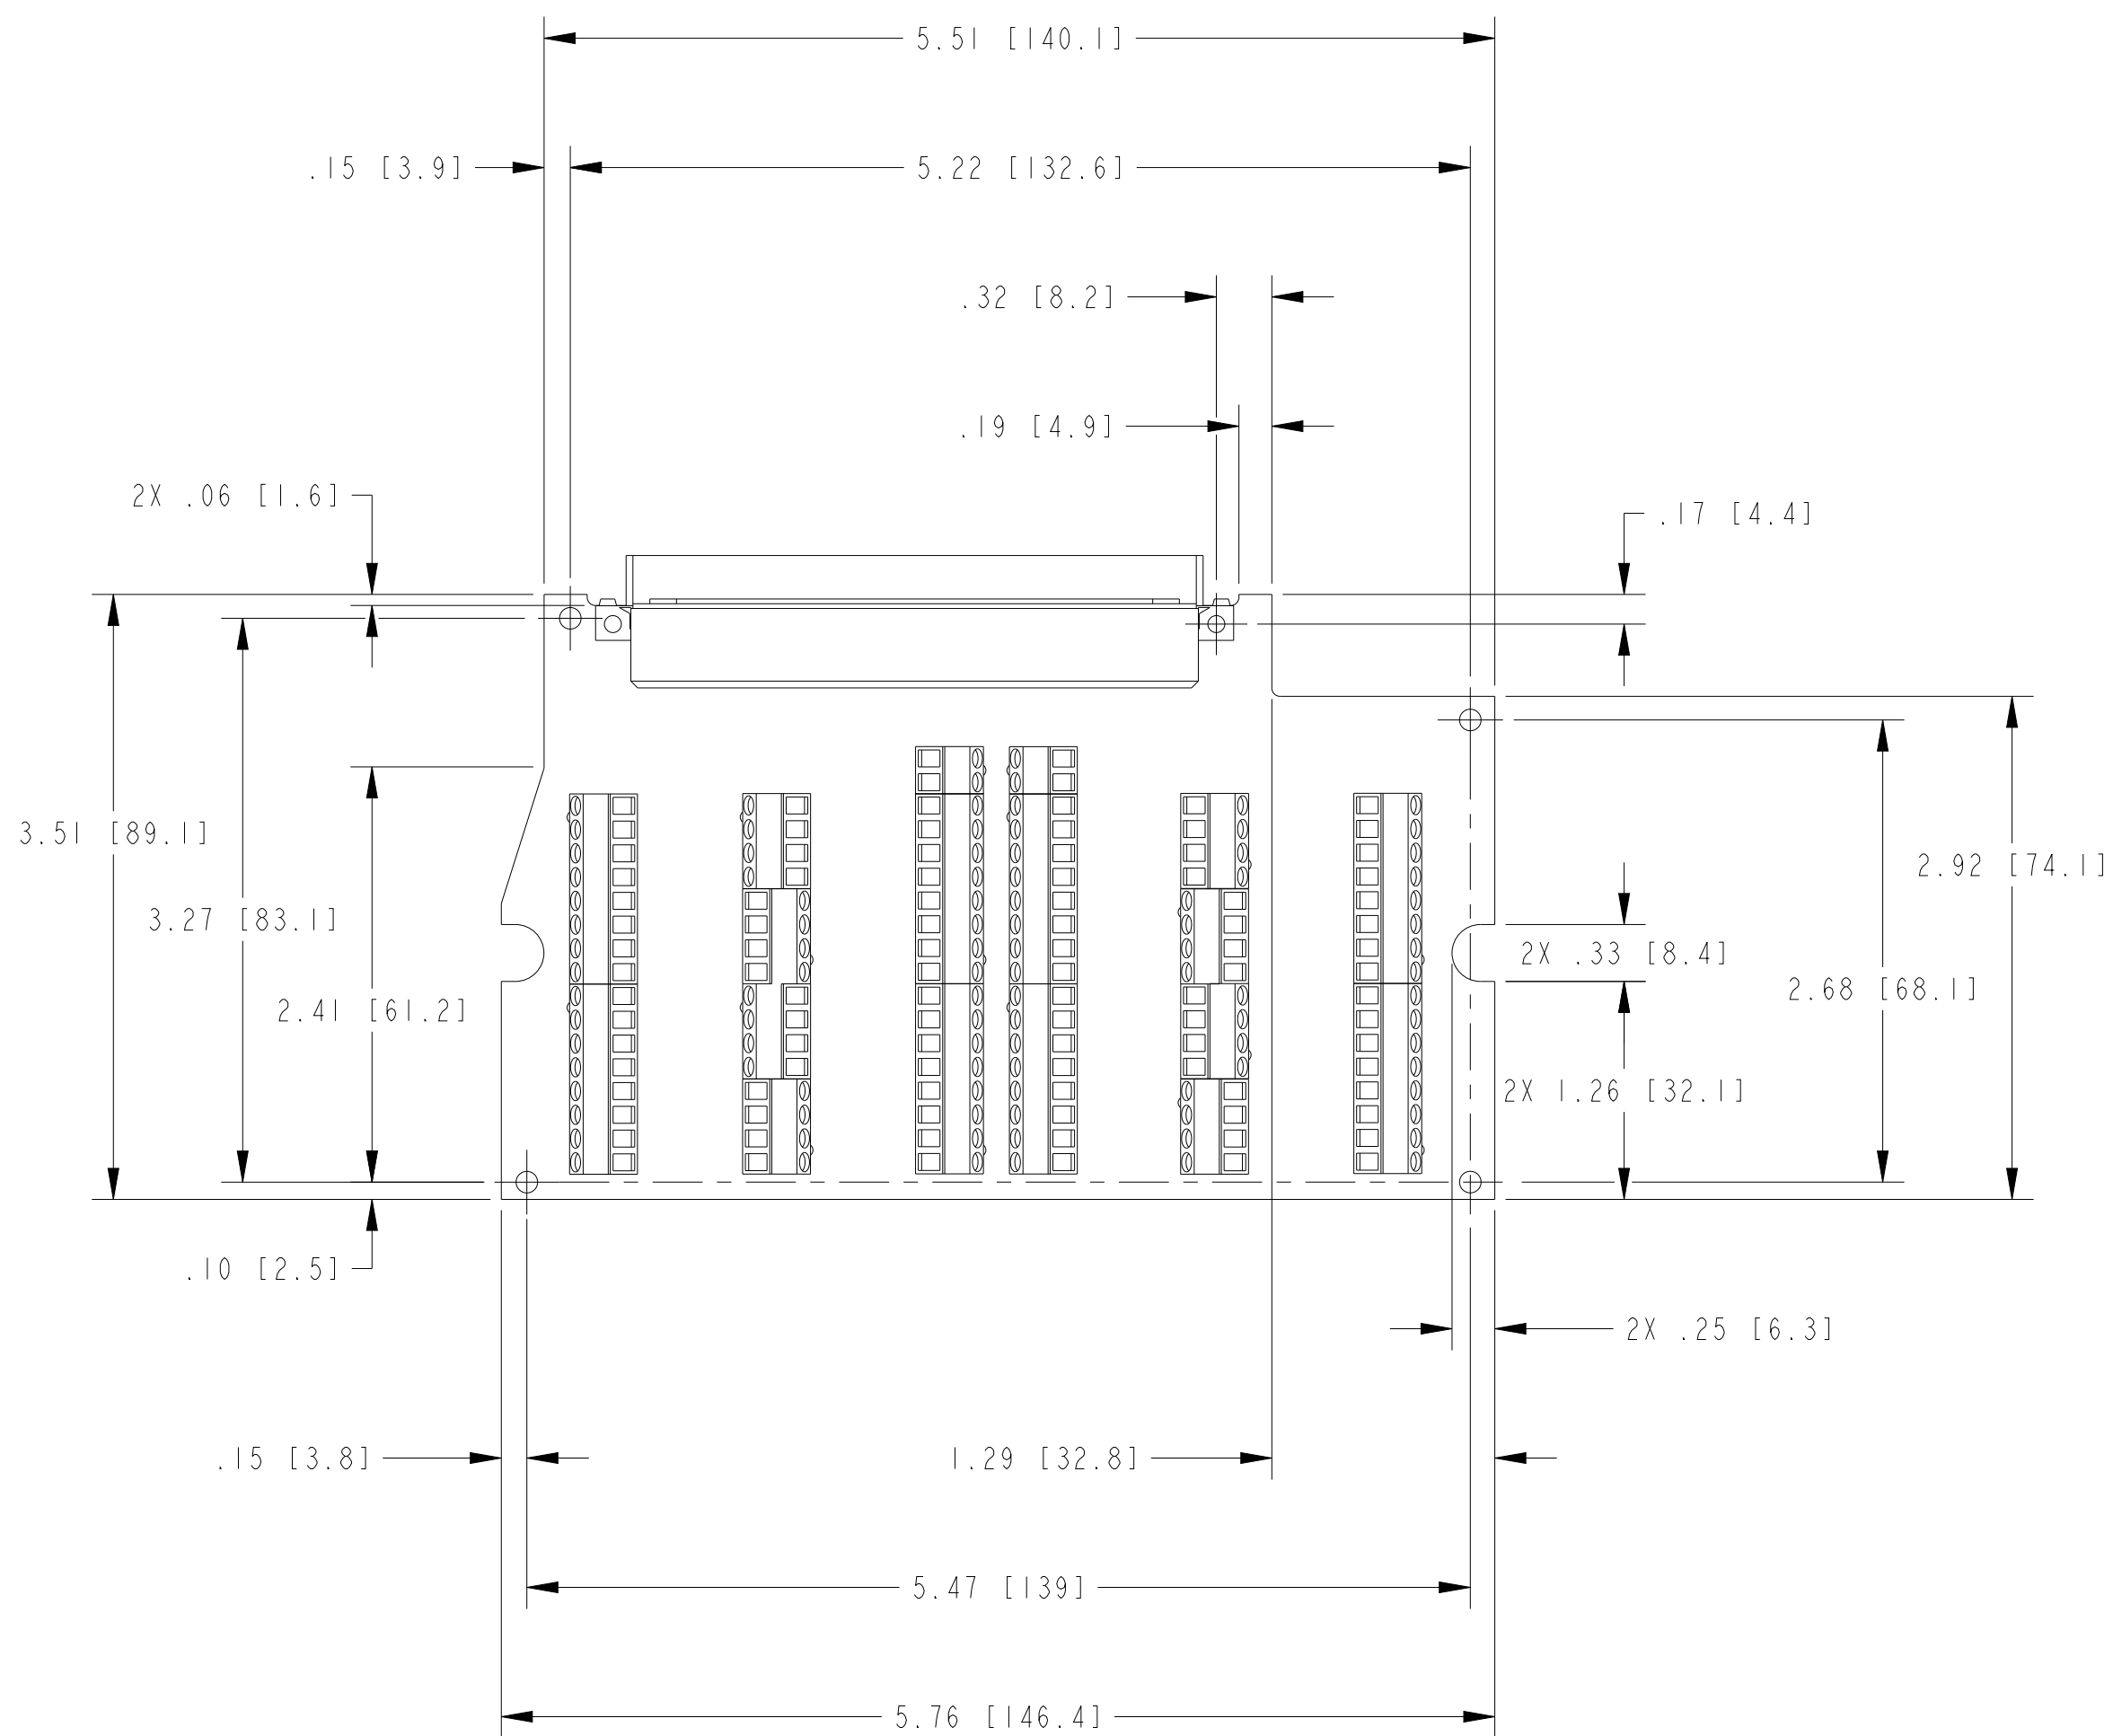

4

3

2

1

D

D

C

C

B

B

A

A

BOARD ONLY

SIZE	CODE	IDENT NO.	MM/DD/YYYY
C	7U296		06/22/21
SCALE: 1/1		SHEET 2 OF 2	

4

3

2

1