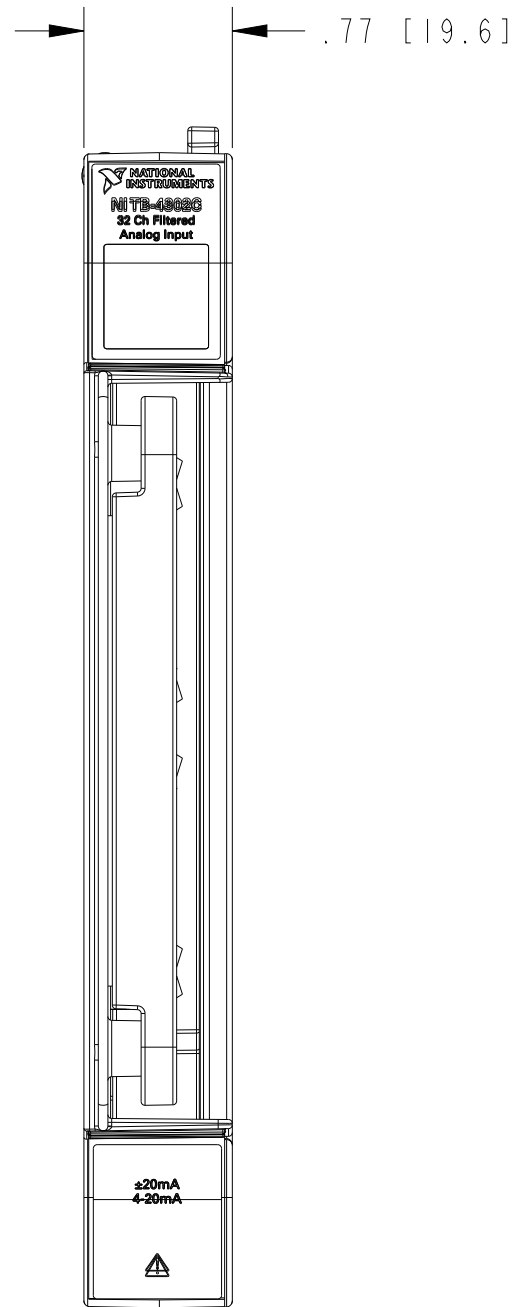

TB-4302

TB-4302C

CUSTOMER DRAWING

UNLESS OTHERWISE SPECIFIED
 DIMENSIONS ARE IN INCHES AND
 [MILLIMETERS].

DO NOT SCALE DRAWING

THIRD ANGLE PROJECTION

NATIONAL INSTRUMENTS® AUSTIN, TEXAS

TITLE
 PXIE SIGNAL CONDITIONING
 TERMINAL BLOCK, NI TB-4302/C

SIZE CODE IDENT NO. MM/DD/YYYY
 C7U296 06/22/21

SCALE: 1/1 SHEET 1 OF 2

1. REFER TO PRODUCT MANUAL ON NI.COM FOR MORE DETAILS
 NOTES: UNLESS OTHERWISE SPECIFIED.

4

3

2

1

D

SIZE	CODE	IDENT NO.	MM/DD/YYYY
C	7U296		06/22/21
SCALE: 1/1		SHEET 2 OF 2	

4

3

2

1