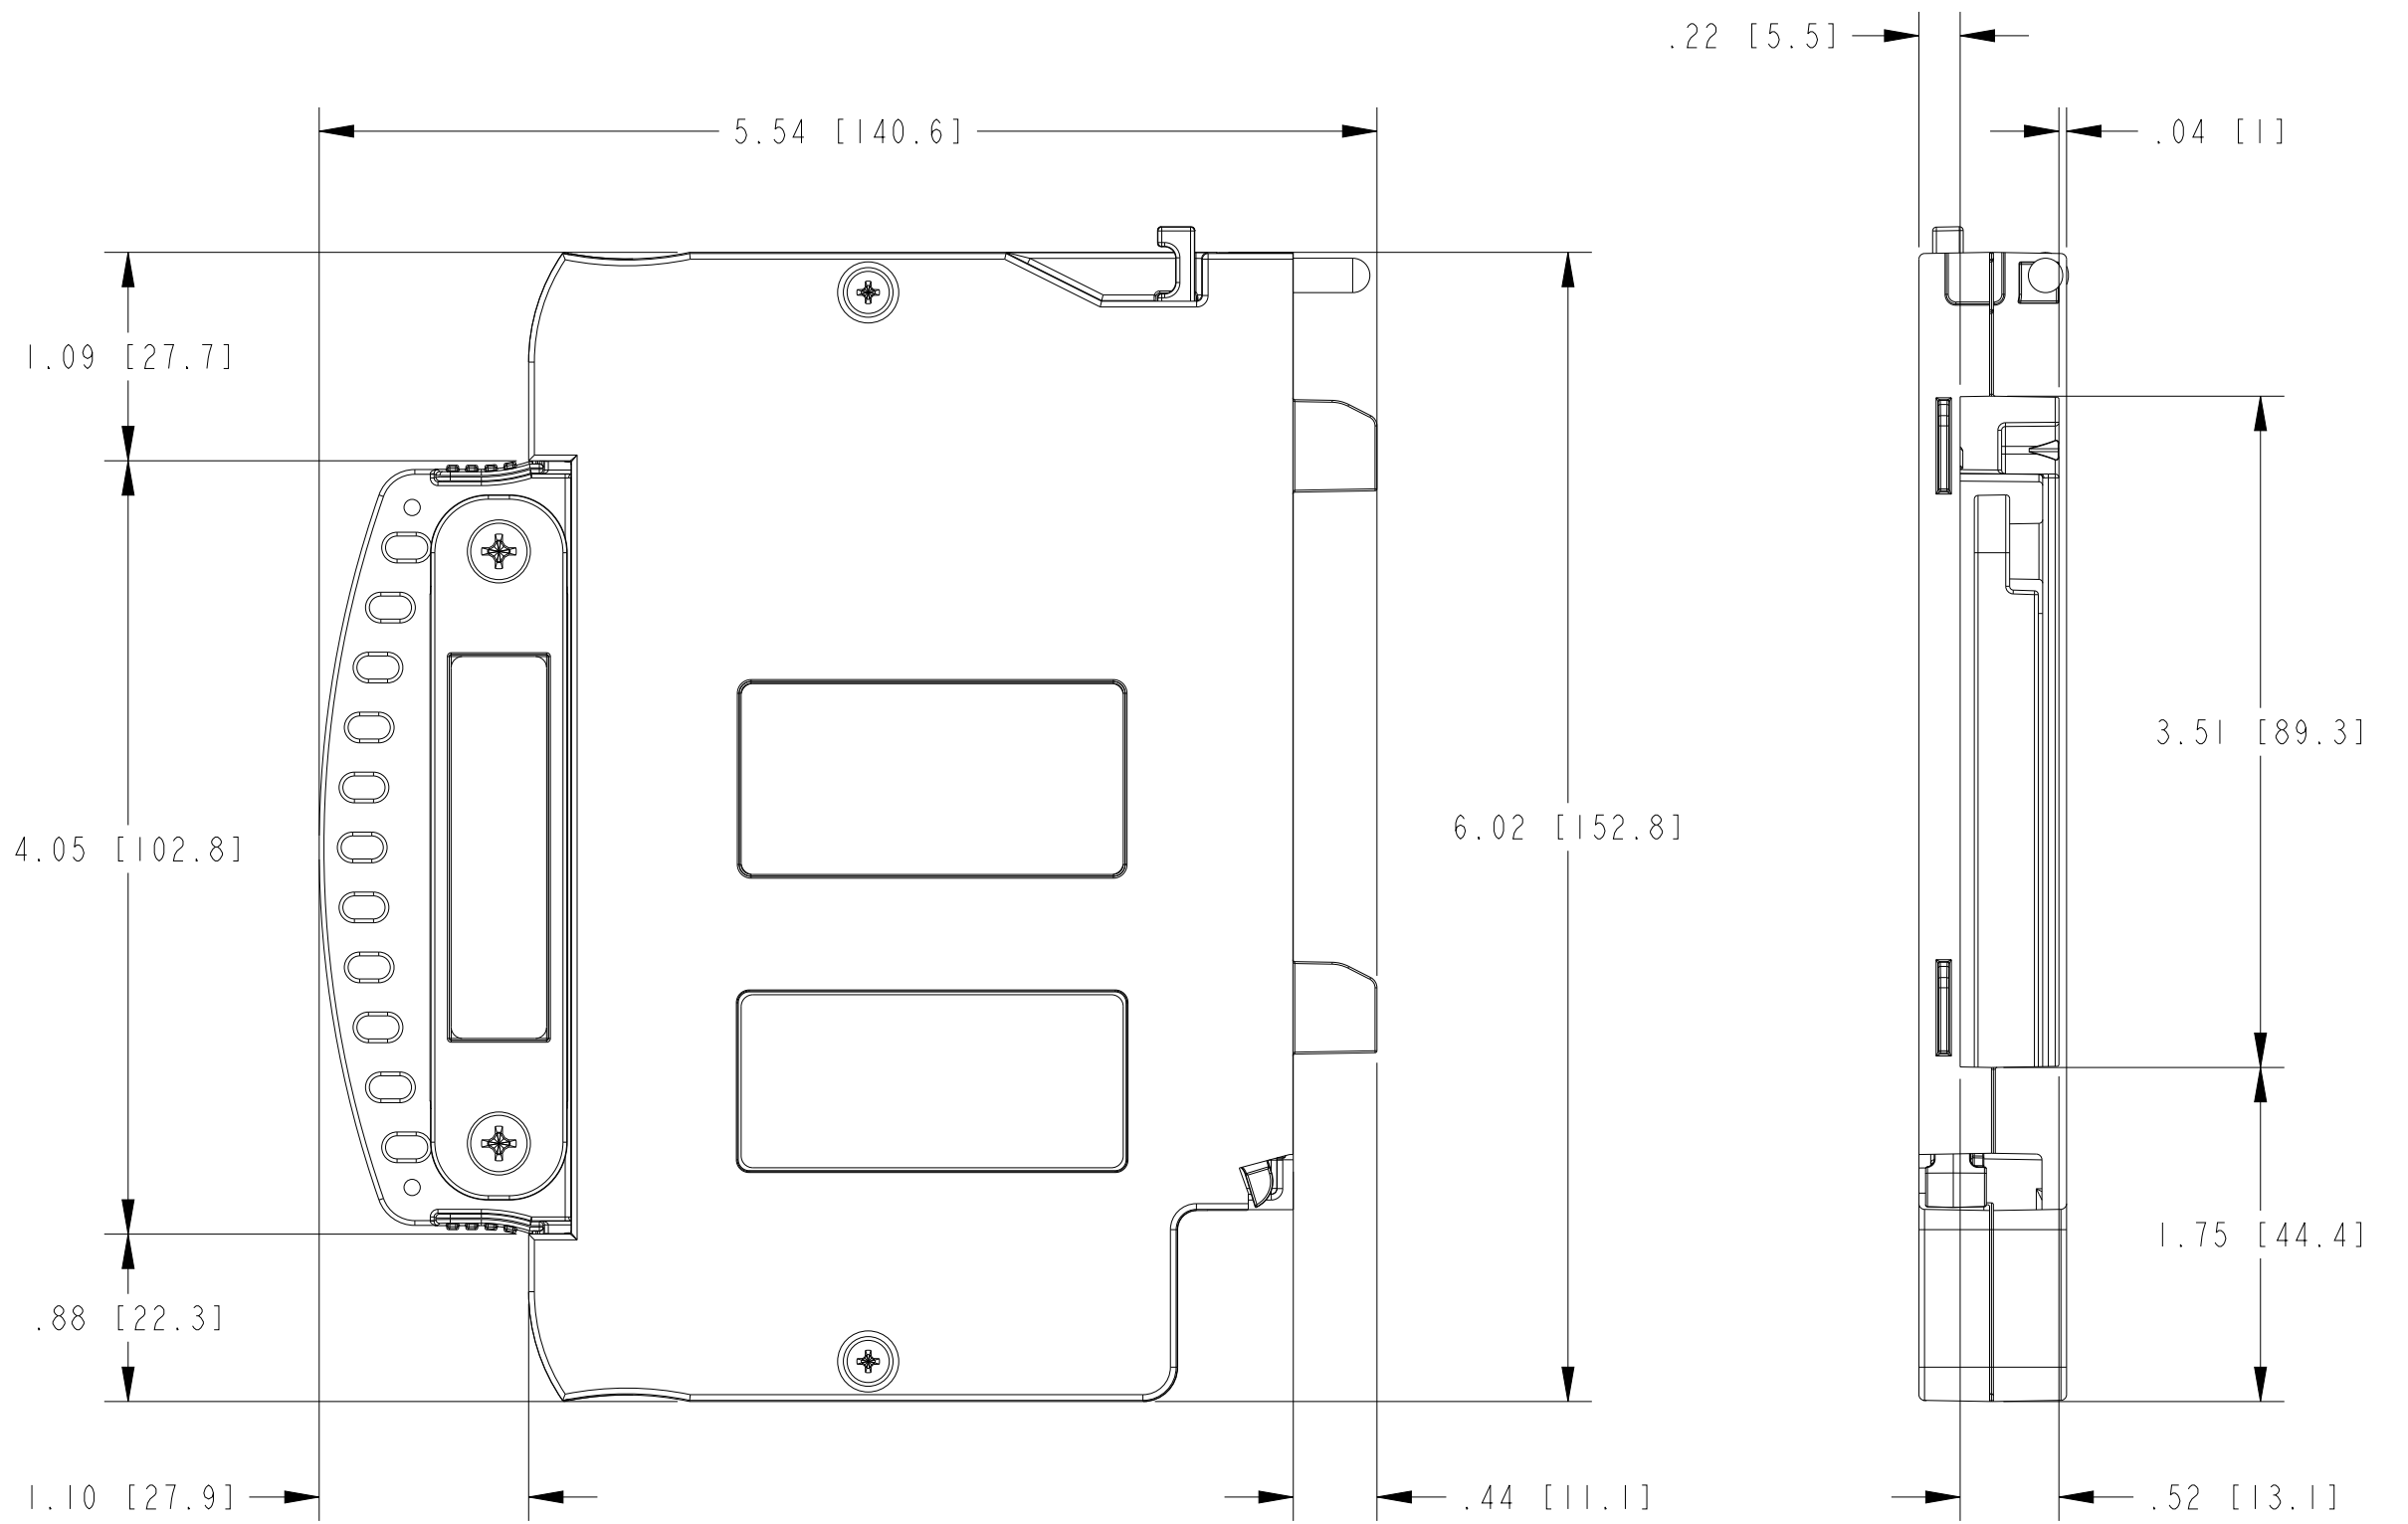

TB-4302

TB-4302C

CUSTOMER DRAWING

UNLESS OTHERWISE SPECIFIED
 DIMENSIONS ARE IN INCHES AND
 [MILLIMETERS].

DO NOT SCALE DRAWING

THIRD ANGLE PROJECTION

NATIONAL INSTRUMENTS® AUSTIN, TEXAS

TITLE
 PXIE SIGNAL CONDITIONING
 TERMINAL BLOCK, NI TB-4302/C

SIZE CODE IDENT NO. MM/DD/YYYY
 C7U296 06/22/21

SCALE: 1/1 SHEET 1 OF 2

1. REFER TO PRODUCT MANUAL ON NI.COM FOR MORE DETAILS
 NOTES: UNLESS OTHERWISE SPECIFIED.

4

3

2

1

D

SIZE	CODE	IDENT NO.	MM/DD/YYYY
C	7U296		06/22/21
SCALE: 1/1		SHEET 2 OF 2	

4

3

2

1