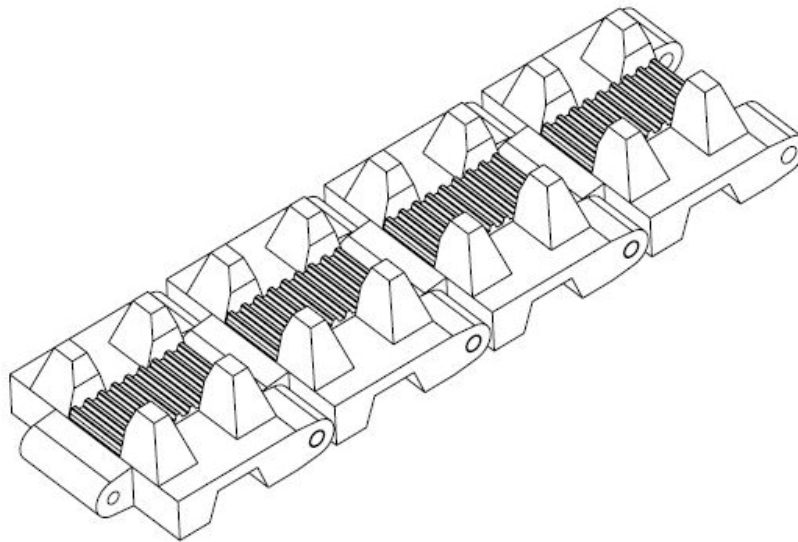

Support

If you have any further question for technical support, please contact waker@makeblock.cc (mailto:waker@makeblock.cc) or visit forum (<http://forum.makeblock.cc/category/makeblock-products>) of Makeblock.