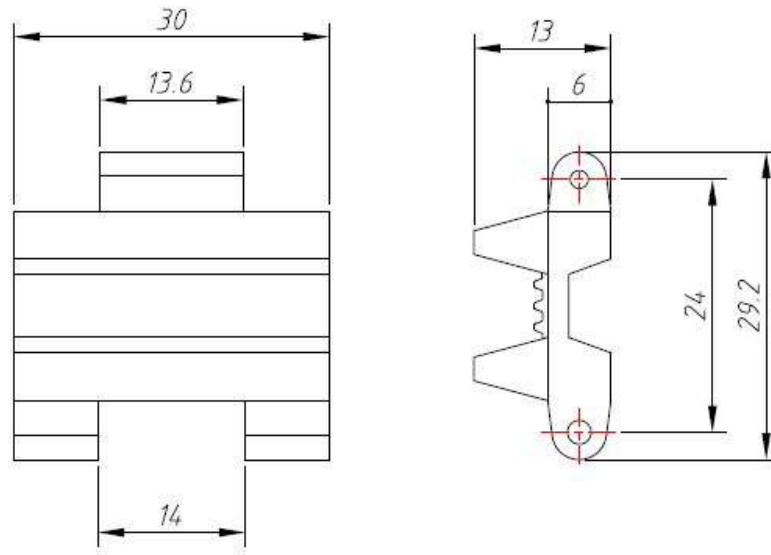

Track With Track Axle(40-Pack)

SKU: 110990018

(images/product/Track Axle_03.jpg)

Description

Features:

- Made of silicon.
- Can be spliced into any length.
- Track Axle included.
- Sold in pack of 40.

Size Charts(mm):