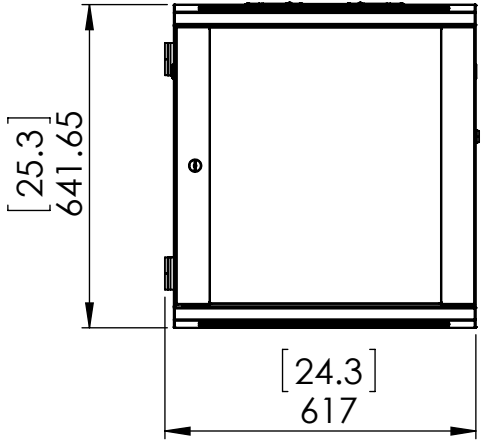

ERWEN-12E

Maximum usable depth = 406.4 [16]

Units: mm [inch]

Information and designs contained in this drawing are the proprietary property of Video Mount Products (VMP). None of the design or any information contained in this drawing may be reproduced or disclosed to others without prior written consent of Video Mount Products (VMP).