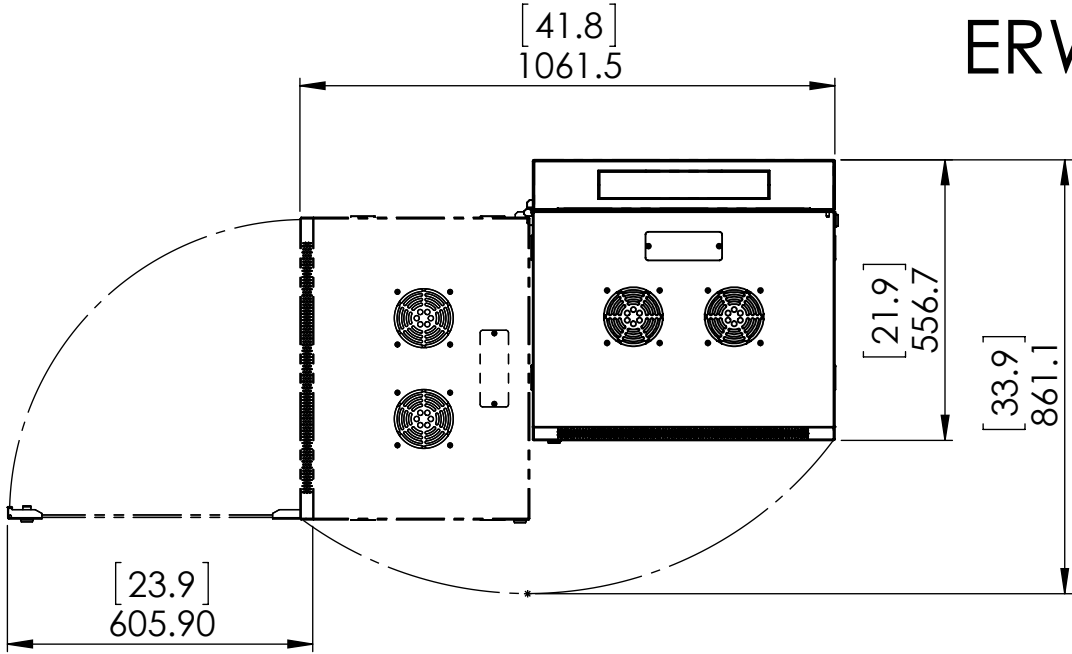

ERWEN-12E

Maximum usable depth = 406.4 [16]

Units: mm [inch]

Information and designs contained in this drawing are the proprietary property of Video Mount Products (VMP). None of the design or any information contained in this drawing may be reproduced or disclosed to others without prior written consent of Video Mount Products (VMP).