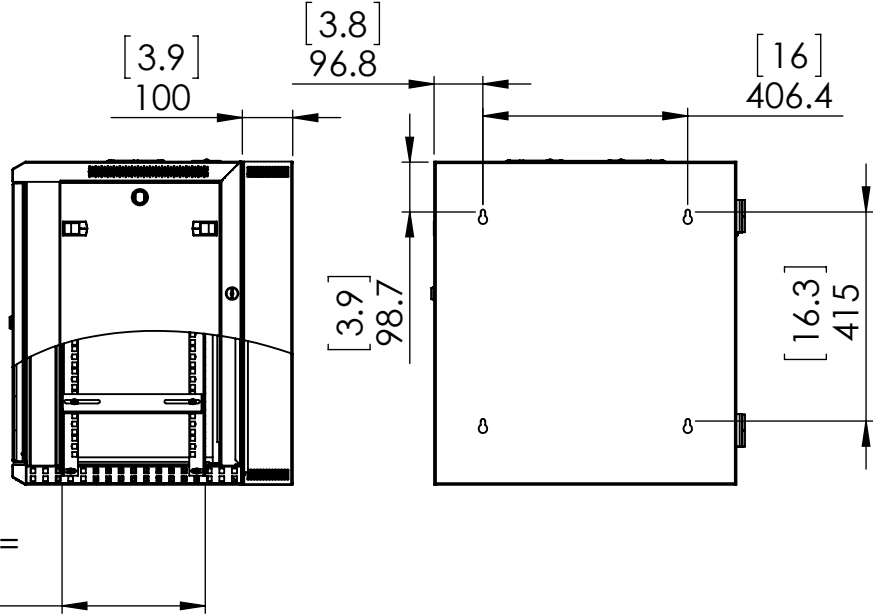

ERWEN-12E

Maximum usable depth = 406.4 [16]

Units: mm [inch]

Information and designs contained in this drawing are the proprietary property of Video Mount Products (VMP). None of the design or any information contained in this drawing may be reproduced or disclosed to others without prior written consent of Video Mount Products (VMP).