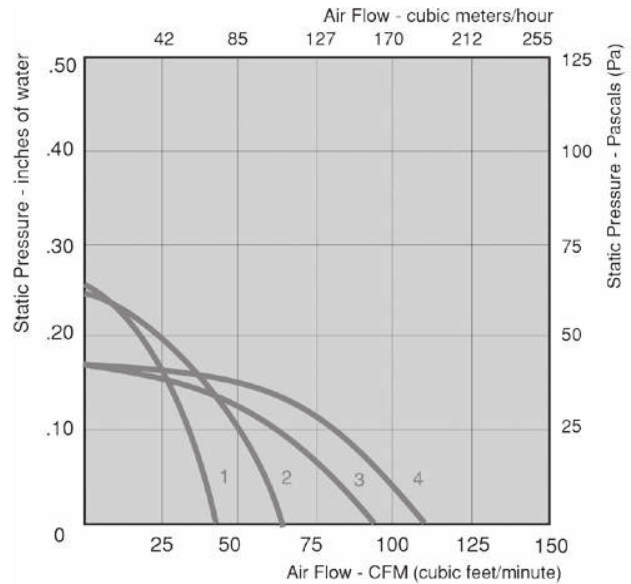

# QLK45DC Series Crossflow Blower

120... 300mm x Ø 45mm

- DC blower with brushless DC motor. Sleeve bearings and terminals. Max ambient temperature of 60 C.
- High volume and performance already at a low air velocity, therefore low noise level.
- Fan propeller of aluminum and air duct housing of sheet steel.
- Rotational direction CW looking at rotor.
- UL, CSA, VDE approvals on some models. Please contact application engineering

Part Number	Model Number	Curve	CFM @ 0	VDC	Volt. Range	Power (W)	dBA	Bobbin Position
55642.25001	QLK45120059124225001	1	45	12	7 to 13	5	49	Right
55642.30001	QLK45001259124230001	1	45	12	7 to 13	5	49	Left
55642.40001	QLK45180059124240001	2	68	12	7 to 13	7	52	Right
55642.45001	QLK45001859124245001	2	68	12	7 to 13	7	52	Left
55642.55011	QLK45240059124255011	3	95	12	7 to 13	8	55	Right
55642.60011	QLK45002459124260011	3	95	12	7 to 13	8	55	Left
55642.70011	QLK45300059124270011	4	116	12	7 to 13	9	57	Right
55642.75011	QLK45003059124275011	4	116	12	7 to 13	9	57	Left
<hr/>								
55642.30000	QLK45001259124230000	1	45	24	14 to 26	5	49	Left
55642.40000	QLK45180059124240000	2	68	24	14 to 26	7	52	Right
55642.45000	QLK45001859124245000	2	68	24	14 to 26	7	52	Left
55642.60010	QLK45002459124260010	3	95	24	14 to 26	8	55	Left
55642.70010	QLK45300059124270010	4	116	24	14 to 26	9	57	Right
55642.75010	QLK45003059124275010	4	116	24	14 to 26	9	57	Left