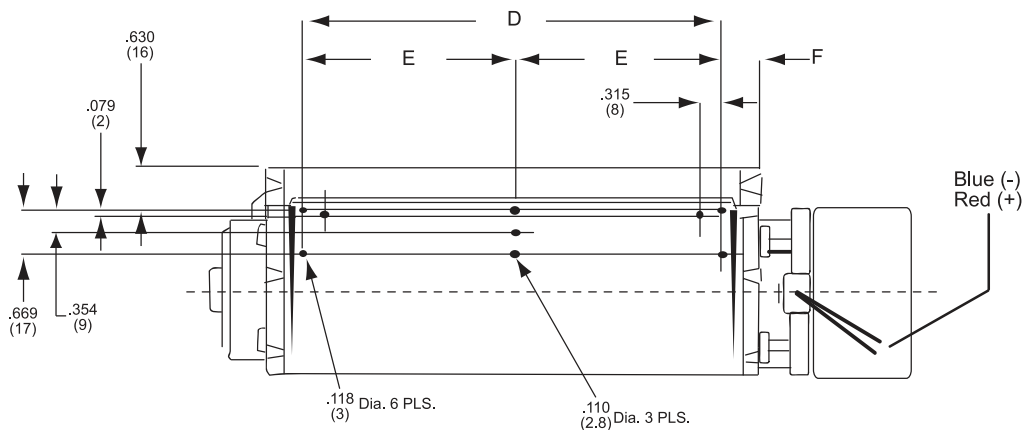

Part Number	Model Number	Curve	CFM @ 0	VDC	Volt. Range	Power (W)	dBA	Bobbin Position
55642.25001	QLK45120059124225001	1	45	12	7 to 13	5	49	Right
55642.30001	QLK45001259124230001	1	45	12	7 to 13	5	49	Left
55642.40001	QLK45180059124240001	2	68	12	7 to 13	7	52	Right
55642.45001	QLK45001859124245001	2	68	12	7 to 13	7	52	Left
55642.55011	QLK45240059124255011	3	95	12	7 to 13	8	55	Right
55642.60011	QLK45002459124260011	3	95	12	7 to 13	8	55	Left
55642.70011	QLK45300059124270011	4	116	12	7 to 13	9	57	Right
55642.75011	QLK45003059124275011	4	116	12	7 to 13	9	57	Left
<hr/>								
55642.30000	QLK45001259124230000	1	45	24	14 to 26	5	49	Left
55642.40000	QLK45180059124240000	2	68	24	14 to 26	7	52	Right
55642.45000	QLK45001859124245000	2	68	24	14 to 26	7	52	Left
55642.60010	QLK45002459124260010	3	95	24	14 to 26	8	55	Left
55642.70010	QLK45300059124270010	4	116	24	14 to 26	9	57	Right
55642.75010	QLK45003059124275010	4	116	24	14 to 26	9	57	Left

# QLK45DC Series Mechanical Data

Crossflow Blower

120... 300mm x Ø 45mm

Part Number	Motor Position	A		B		C		D		E		F	
		inch	mm	inch	mm	inch	mm	inch	mm	inch	mm	inch	mm
QLK45/0012-59124230000 QLK45/0012-59124230001 QLK45/1200-59124225001	Left Left Right	7.72	196	2.01	51	4.72	120	3.70	94	N/A	N/A	0.55	14
QLK45/0018-59124245000 QLK45/0018-59124245001 QLK45/1800-59124240000 QLK45/1800-59124240001	Left Left Right Right	10.08	256	2.01	51	7.09	180	6.06	154	3.03	77	0.55	14
QLK45/0024-59124260010 QLK45/0024-59124260011 QLK45/2400-59124255011	Left Left Right	12.44	316	2.01	51	9.45	240	8.35	212	4.17	106	0.59	15
QLK45/0030-59124275010 QLK45/0030-59124275011 QLK45/3000-59124270011	Left Left Right	14.80	376	2.01	51	11.81	300	10.71	272	5.35	136	0.59	15

Dimensions: inches (mm)  
▲ Dimension denotes air outlet

All data subject to change without notice