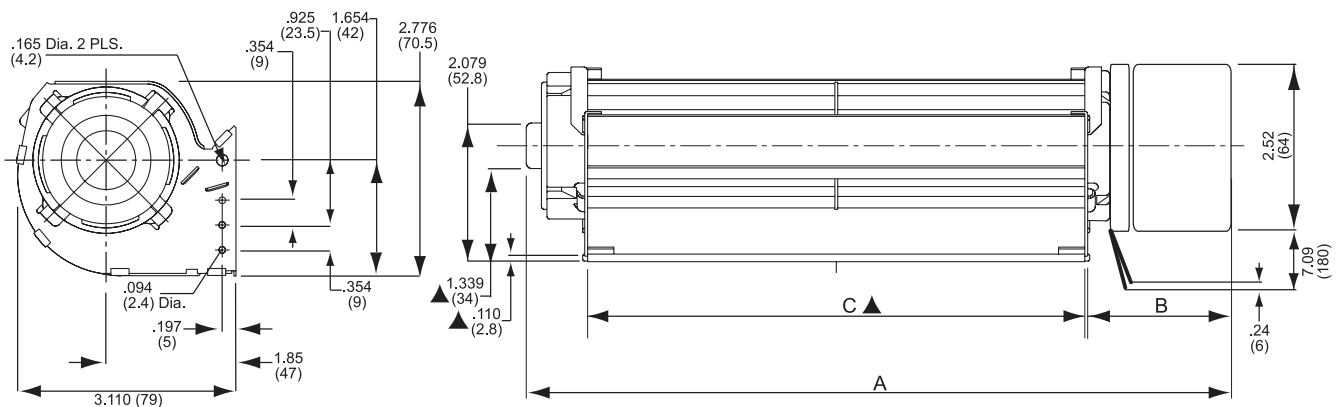

Part Number	Model Number	Curve	CFM @ 0	VDC	Volt. Range	Power (W)	dBA	Bobbin Position
55642.25001	QLK45120059124225001	1	45	12	7 to 13	5	49	Right
55642.30001	QLK45001259124230001	1	45	12	7 to 13	5	49	Left
55642.40001	QLK45180059124240001	2	68	12	7 to 13	7	52	Right
55642.45001	QLK45001859124245001	2	68	12	7 to 13	7	52	Left
55642.55011	QLK45240059124255011	3	95	12	7 to 13	8	55	Right
55642.60011	QLK45002459124260011	3	95	12	7 to 13	8	55	Left
55642.70011	QLK45300059124270011	4	116	12	7 to 13	9	57	Right
55642.75011	QLK45003059124275011	4	116	12	7 to 13	9	57	Left
<hr/>								
55642.30000	QLK45001259124230000	1	45	24	14 to 26	5	49	Left
55642.40000	QLK45180059124240000	2	68	24	14 to 26	7	52	Right
55642.45000	QLK45001859124245000	2	68	24	14 to 26	7	52	Left
55642.60010	QLK45002459124260010	3	95	24	14 to 26	8	55	Left
55642.70010	QLK45300059124270010	4	116	24	14 to 26	9	57	Right
55642.75010	QLK45003059124275010	4	116	24	14 to 26	9	57	Left

# QLK45DC Series Mechanical Data

Crossflow Blower

120... 300mm x Ø 45mm

Part Number	Motor Position	A		B		C		D		E		F	
		inch	mm	inch	mm	inch	mm	inch	mm	inch	mm	inch	mm
QLK45/0012-59124230000 QLK45/0012-59124230001 QLK45/1200-59124225001	Left Left Right	7.72	196	2.01	51	4.72	120	3.70	94	N/A	N/A	0.55	14
QLK45/0018-59124245000 QLK45/0018-59124245001 QLK45/1800-59124240000 QLK45/1800-59124240001	Left Left Right Right	10.08	256	2.01	51	7.09	180	6.06	154	3.03	77	0.55	14
QLK45/0024-59124260010 QLK45/0024-59124260011 QLK45/2400-59124255011	Left Left Right	12.44	316	2.01	51	9.45	240	8.35	212	4.17	106	0.59	15
QLK45/0030-59124275010 QLK45/0030-59124275011 QLK45/3000-59124270011	Left Left Right	14.80	376	2.01	51	11.81	300	10.71	272	5.35	136	0.59	15

Dimensions: inches (mm)  
▲ Dimension denotes air outlet

All data subject to change without notice