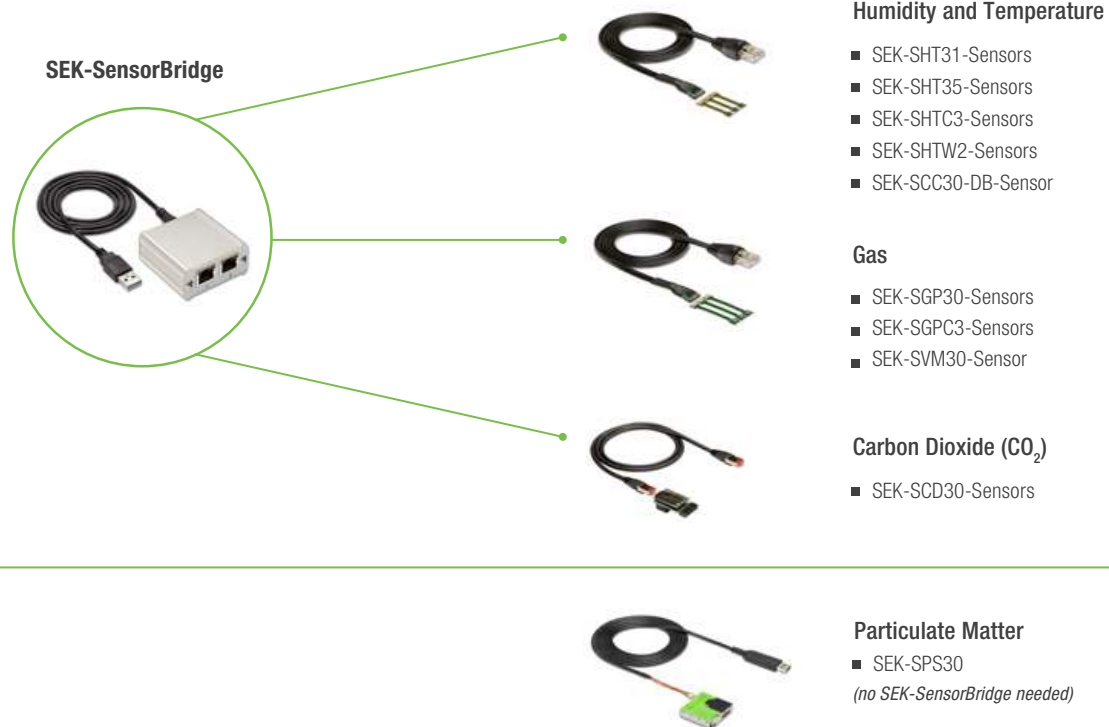

Customize Your Own Evaluation Kit

For more information visit our website
www.sensirion.com/sek

SENSIRION
THE SENSOR COMPANY