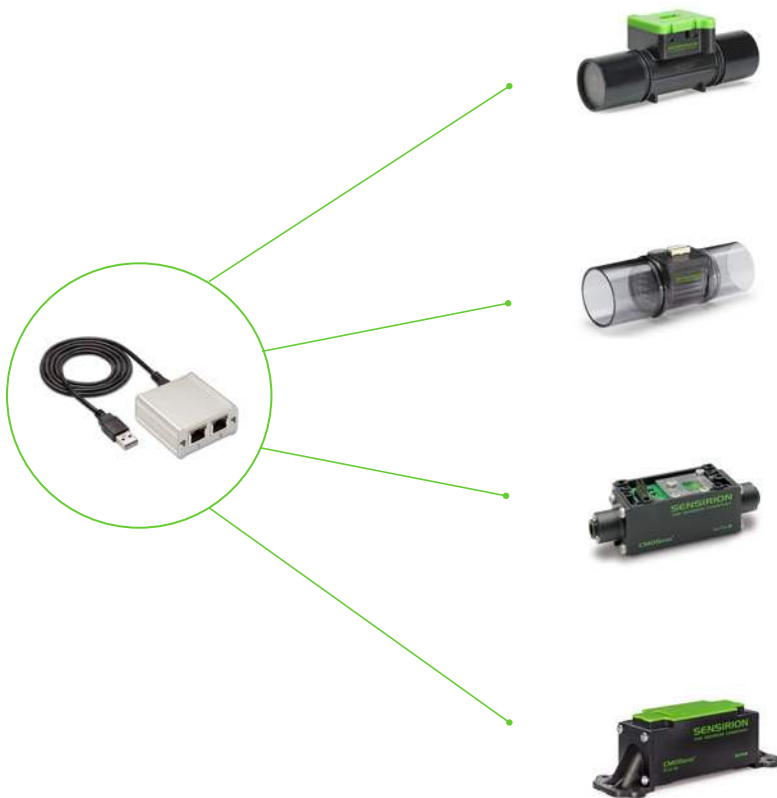

Customize Your Own Evaluation Kit

SEK-SFM3000

- 1× SFM3000-200-C
- 1× adapter cable

www.sensirion.com/sfm3000

SEK-SFM3200

- 1× SFM3200-250
- 1× adapter cable

www.sensirion.com/sfm3200

SEK-SFM4100

- 1× SFM4100 (calibrated for air, Legris connector)
- 1× adapter cable

www.sensirion.com/sfm4100

SEK-SFM4200

- 1× SFM4200
- 1× adapter cable

www.sensirion.com/sfm4200

For more information visit our website
www.sensirion.com/sek-flow

SENSIRION
THE SENSOR COMPANY