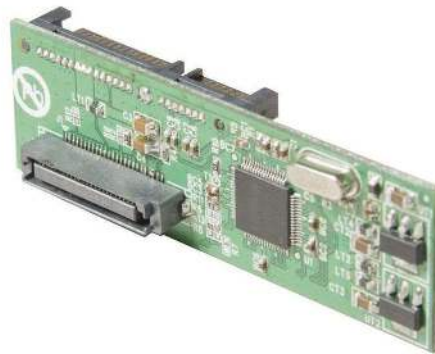

Panasonic TB CF SATA Adapter CF29

Spec	Details
Model	TB1553
Connections	Panasonic TB CF to 7+15 pin SATA