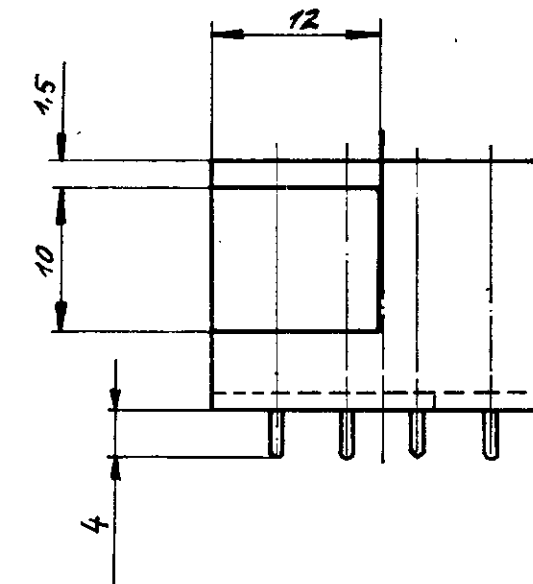

European Projection

USED ON

EINZELHEIT Y M 5:1

CUSTOMER COPY
REFERENCE ONLY

Zeichnung geschützt durch
© Copyright 1974
AMP DEUTSCHLAND GmbH
Alle Rechte vorbehalten

REVISION RECORD		REVISION RECORD		DESCRIPTION		REQUIRED PER ASSEMBLY		UNLESS OTHERWISE SPECIFIED		ITEM NO	
LTR	DATE	ECA	CHK	LTR	DATE	ECA	CHK	DR	REL	TERMINAL	TYPE
								DR	REL	TERMINAL	TYPE
								CHK	REL	TERMINAL	TYPE
								SCALE	NAME	LOC	REV
								2:1	40 POL. M-SERIE STIFTGEHÄUSE	C	D

LOC C NC 825 397

NO FURTHER DISCLOSURE IS MADE BY YOU TO OTHER THAN AMP PERSONNEL WITHOUT WRITTEN AUTHORIZATION FROM AMP INCORPORATED, HARRISBURG, PA.

WAR 74-9160

DIMENSIONS IN INCHES. DO NOT SCALE PRINT.