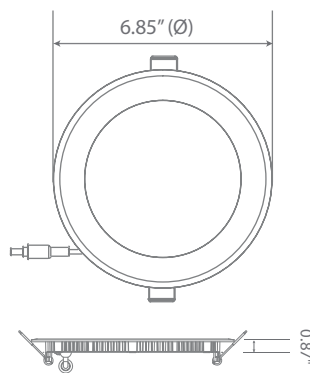

## Product Description

The Euri Lighting DLC6S-12W105se ultra-slim, 5CCT selectable, recessed downlight is designed to give you the option between 2700K/3000K/3500K/4000K/5000K all conveniently in one downlight. Its spring-action clips allow for easy installation and reduce maintenance worries. This 6-inch downlight eliminates housing and makes for hassle-free installation. At 1000 Lumens and 12 Watts (80-Watt equivalent) input power, the 6" our downlight has an average of 35,000 hours of life and is ENERGY STAR certified. The DLC6S-12W105se is IC Rated, recessed and best suited for low residential ceilings working on AC 120V. It's edge-lit LED technology guarantees a long life of uniform light distribution.

## Specifications

Input Power	Input Voltage	Lumen Output	Beam Angle	Center Beam	CCT
12 W	120V/60Hz	1000 lm	120°	N/A	2700 / 3000 / 3500 / 4000 / 5000K
CRI	Luminous Efficacy	Power Factor	Input Current	Base	Lamp Lifespan
80	83 lm/W	0.9	0.13 A	Junction Box	35,000 Hrs.

### Product Dimensions