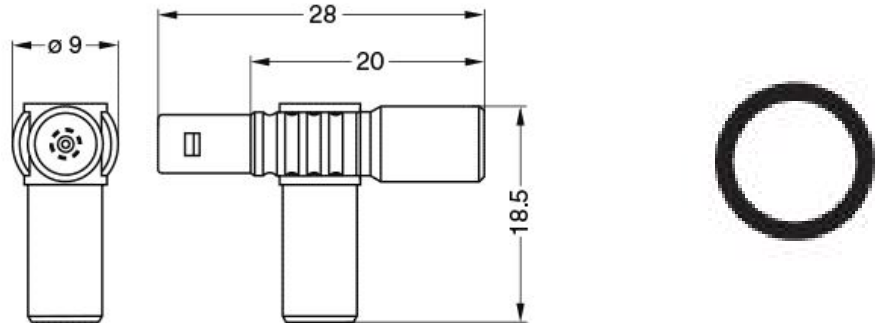

DRAWINGS

Dimensions

	A	L
mm.	9	28
in.	0,35	1,10

RECOMMENDED BY LEMO

Tools

LEMO products and services are provided "as is". LEMO makes no warranties or representations with regard to LEMO product & services or use of them, express, implied or statutory, including for accuracy, completeness, or security. The user is fully responsible for his products and applications using LEMO components.