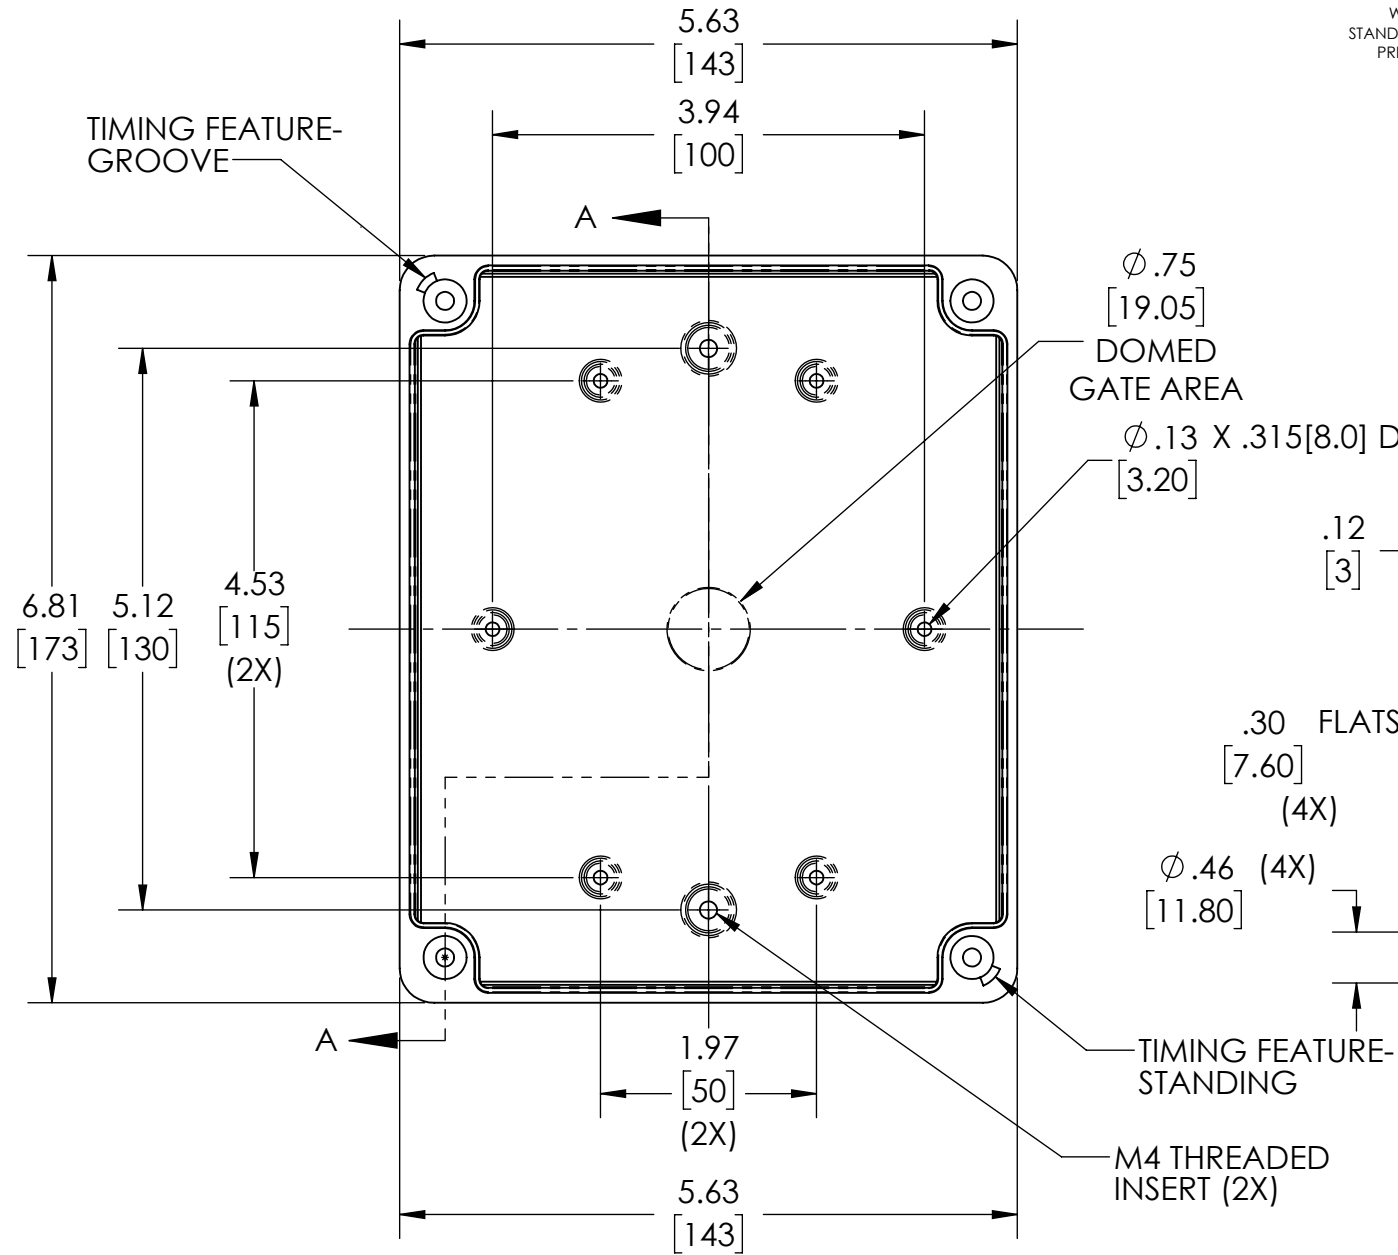

PART NAME

NEMA 4X PLASTIC BOX (PTS SERIES)

PART No.

PTS-25319 & PTS-25319-C

REVISION DATE

10/26/21

COVER NOT SHOWN THIS VIEW

DRAWING FOR REFERENCE
WE RESERVE THE RIGHT TO MAKE CHANGES TO OUR STANDARD PRODUCTS. PLEASE CONSULT WITH BUD INDUSTRIES PRIOR TO USING THIS DRAWING FOR DESIGN PURPOSE.

- NOTES:
1- MATERIAL: BODY - POLYCARBONATE WITH 10% FIBERGLASS COVER - POLYCARBONATE
2- COLOR: NO SUFFIX - GRAY BODY & GRAY COVER (-C) SUFFIX - GRAY BODY & CLEAR COVER
3- CONTINUOUS Poured FOAM GASKET IN COVER
4- COVER ATTACHES WITH NON-METALLIC CAPTIVE SCREWS (ITEMS NOT SHOWN)
5- SUPPLIED WITH TWO M4 x 8mm LG. PAN HEAD SCREWS (ITEMS NOT SHOWN)
6- DIMENSIONS ARE INCH [MM]
OPTIONAL ACCESSORIES:
STEEL INTERNAL PANEL #PTX-25319
PLASTIC INTERNAL PANEL #PTX-25319-P
STEEL EXTERNAL BRACKET #NBX-10922
PLASTIC EXTERNAL BRACKET #PIX-4117