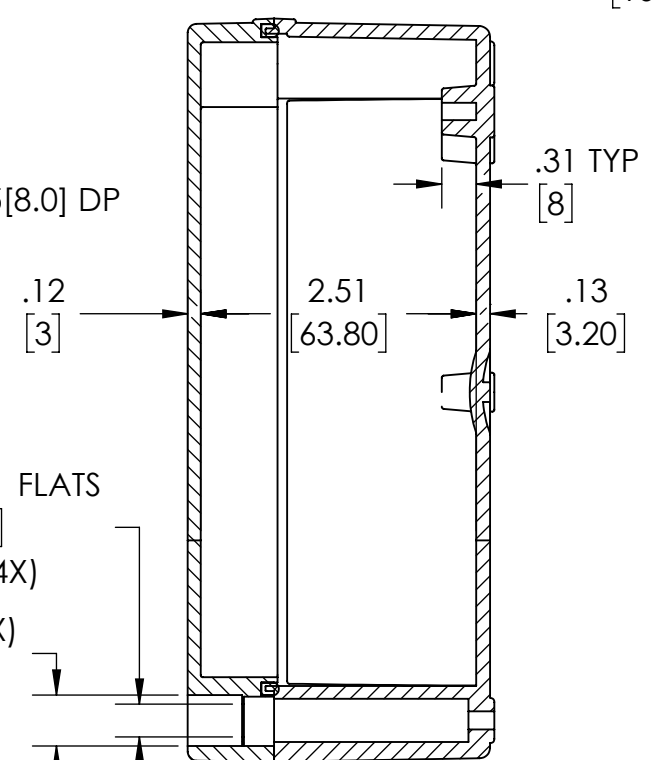

PART NAME

NEMA 4X PLASTIC BOX (PTS SERIES)

PART No.

PTS-25319 & PTS-25319-C

REVISION DATE

10/26/21

COVER NOT SHOWN THIS VIEW

DRAWING FOR REFERENCE
WE RESERVE THE RIGHT TO MAKE CHANGES TO OUR STANDARD PRODUCTS. PLEASE CONSULT WITH BUD INDUSTRIES PRIOR TO USING THIS DRAWING FOR DESIGN PURPOSE.

- NOTES:
1- MATERIAL: BODY - POLYCARBONATE WITH 10% FIBERGLASS COVER - POLYCARBONATE
2- COLOR: NO SUFFIX - GRAY BODY & GRAY COVER (-C) SUFFIX - GRAY BODY & CLEAR COVER
3- CONTINUOUS Poured FOAM GASKET IN COVER
4- COVER ATTACHES WITH NON-METALLIC CAPTIVE SCREWS (ITEMS NOT SHOWN)
5- SUPPLIED WITH TWO M4 x 8mm LG. PAN HEAD SCREWS (ITEMS NOT SHOWN)
6- DIMENSIONS ARE INCH [MM]
OPTIONAL ACCESSORIES:
STEEL INTERNAL PANEL #PTX-25319
PLASTIC INTERNAL PANEL #PTX-25319-P
STEEL EXTERNAL BRACKET #NBX-10922
PLASTIC EXTERNAL BRACKET #PIX-4117