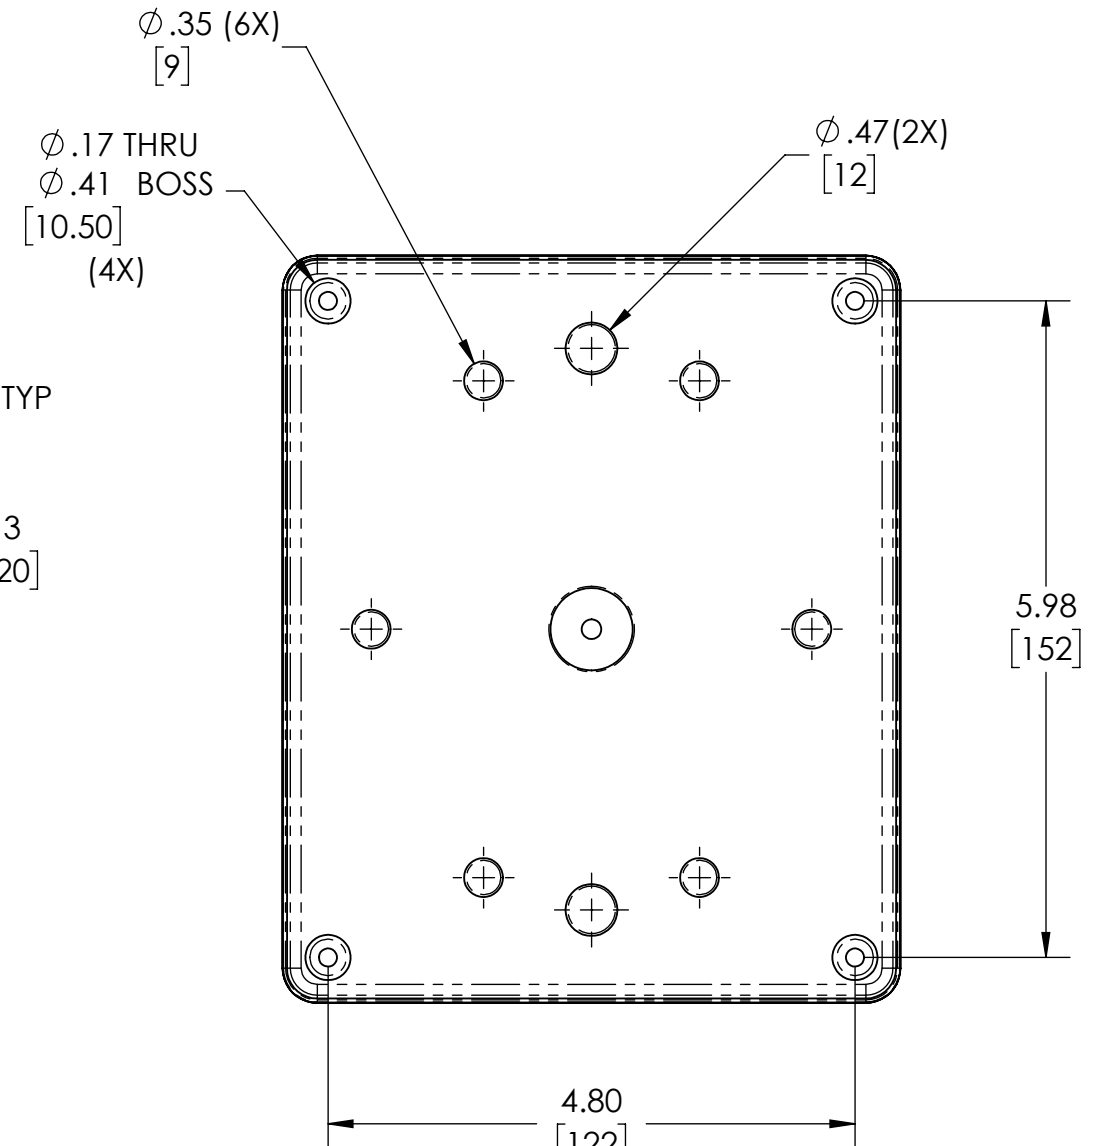

PART NAME

NEMA 4X PLASTIC BOX (PTS SERIES)

PART No.

PTS-25319 & PTS-25319-C

REVISION DATE

10/26/21

COVER NOT SHOWN THIS VIEW

DRAWING FOR REFERENCE
WE RESERVE THE RIGHT TO MAKE CHANGES TO OUR STANDARD PRODUCTS. PLEASE CONSULT WITH BUD INDUSTRIES PRIOR TO USING THIS DRAWING FOR DESIGN PURPOSE.

- NOTES:
1- MATERIAL: BODY - POLYCARBONATE WITH 10% FIBERGLASS COVER - POLYCARBONATE
2- COLOR: NO SUFFIX - GRAY BODY & GRAY COVER (-C) SUFFIX - GRAY BODY & CLEAR COVER
3- CONTINUOUS Poured FOAM GASKET IN COVER
4- COVER ATTACHES WITH NON-METALLIC CAPTIVE SCREWS (ITEMS NOT SHOWN)
5- SUPPLIED WITH TWO M4 x 8mm LG. PAN HEAD SCREWS (ITEMS NOT SHOWN)
6- DIMENSIONS ARE INCH [MM]
OPTIONAL ACCESSORIES:
STEEL INTERNAL PANEL #PTX-25319
PLASTIC INTERNAL PANEL #PTX-25319-P
STEEL EXTERNAL BRACKET #NBX-10922
PLASTIC EXTERNAL BRACKET #PIX-4117