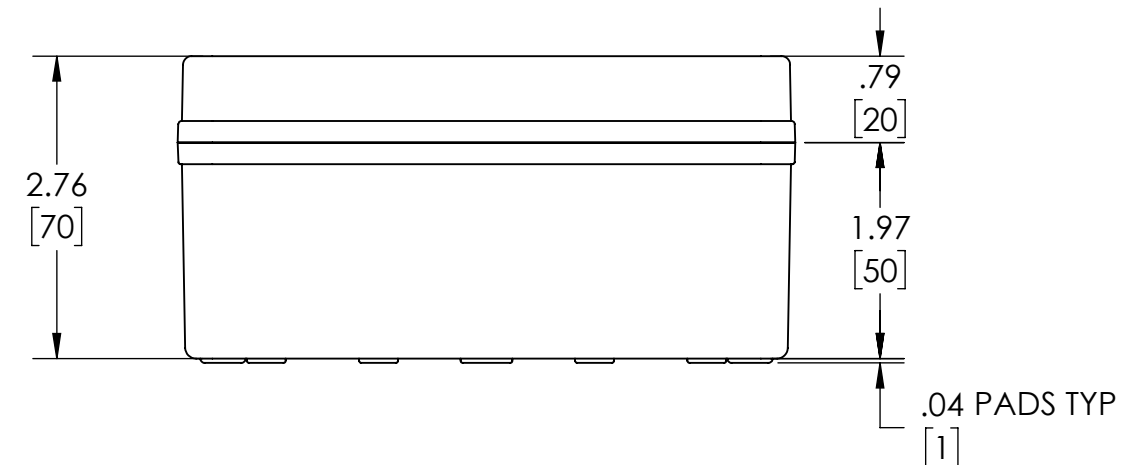

PART NAME

NEMA 4X PLASTIC BOX (PTS SERIES)

PART No.

PTS-25319 & PTS-25319-C

REVISION DATE

10/26/21

COVER NOT SHOWN THIS VIEW

DRAWING FOR REFERENCE
WE RESERVE THE RIGHT TO MAKE CHANGES TO OUR STANDARD PRODUCTS. PLEASE CONSULT WITH BUD INDUSTRIES PRIOR TO USING THIS DRAWING FOR DESIGN PURPOSE.

- NOTES:
1- MATERIAL: BODY - POLYCARBONATE WITH 10% FIBERGLASS COVER - POLYCARBONATE
2- COLOR: NO SUFFIX - GRAY BODY & GRAY COVER (-C) SUFFIX - GRAY BODY & CLEAR COVER
3- CONTINUOUS Poured FOAM GASKET IN COVER
4- COVER ATTACHES WITH NON-METALLIC CAPTIVE SCREWS (ITEMS NOT SHOWN)
5- SUPPLIED WITH TWO M4 x 8mm LG. PAN HEAD SCREWS (ITEMS NOT SHOWN)
6- DIMENSIONS ARE INCH [MM]
OPTIONAL ACCESSORIES:
STEEL INTERNAL PANEL #PTX-25319
PLASTIC INTERNAL PANEL #PTX-25319-P
STEEL EXTERNAL BRACKET #NBX-10922
PLASTIC EXTERNAL BRACKET #PIX-4117