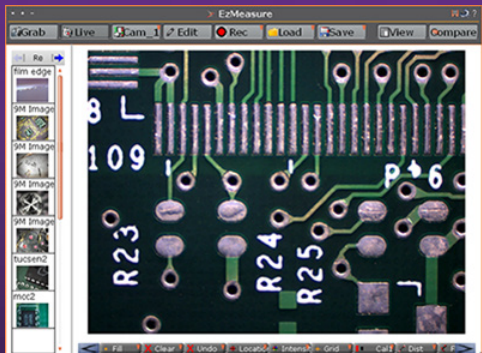

Part #	Description	Sensor
26100-245	Mighty Cam CCD	CCD

Supports TWAIN and DirectShow Interfaces

# ezMeasure Software

## Analysis Made "EZ"

ezMeasure Software is your digital analization solution. Capture high quality images, record video for playback, calibrate for accurate measurements, annotate and record data. It's all "EZ" with ezMeasure

## Measure, Annotate and Analyze

Utilize ezMeasure's features to callibrate, make accurate measurements, annotate your data and create reports