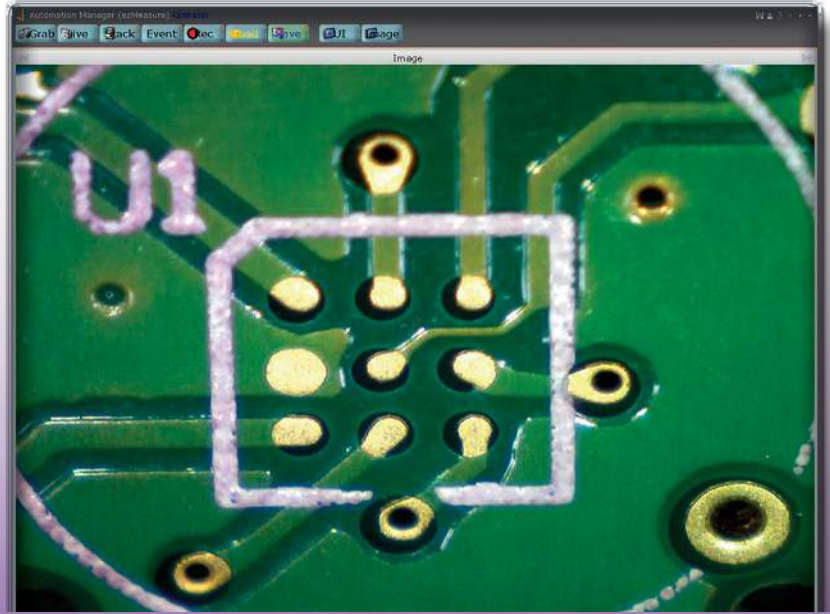

## See the CCD Difference

The Mighty Cam CCD is designed for challenging lighting and color conditions. The CCD sensor provides precise color reproduction and highly detailed images for your demanding applications. When compared to standard camera sensors, the Mighty Cam CCD provides images with higher detail and accurate color. The Mighty Cam CCD is capable of high resolution images with low noise and can precisely capture moving objects. If precise color replication is critical, the exceptional quality of the Mighty Cam CCD sensor will meet the requirements of the most demanding applications. Includes ezMeasure Software for image/video capture, measurements, annotation, analysis and more.

1/2" CCD Sensor

Mighty Cam CCD

CMOS Sensor

Comparison image created with the included ezMeasure Software

MIGHTY CAM CCD CAMERA	
<b>IMAGE SENSOR</b>	1/2" 1.4MP Color CCD
<b>OUTPUT</b>	USB 2.0
<b>PIXEL SIZE</b>	4.65 x 4.65µm
<b>FRAME RATE/RESOLUTION</b>	20FPS (1360 x 1024) 30FPS (1920 x 1080) 45FPS (1024 x 768) 36FPS (1280 x 960)
<b>WHITE BALANCE</b>	Automatic/Manual
<b>SCAN TYPE</b>	Progressive Scan
<b>LENS MOUNT</b>	C Mount
<b>SYSTEMS</b>	Windows 7 & 8
<b>OUTER DIMENSIONS</b>	52mm x 52mm x 39.7mm (2.4" x 2.4" x 1.5" inches)
<b>WEIGHT</b>	121g (.35lbs)
<b>PHOTO FORMAT</b>	JPEG/BMP/PNG/RAW
<b>SHUTTER</b>	Global
<b>COLOR</b>	RGB
<b>PACKAGE CONTENTS</b>	Camera USB Cable Lens Cap Cover ezMeasure Software

Part #	Description	Sensor
26100-245	Mighty Cam CCD	CCD

Supports TWAIN and DirectShow Interfaces

## Analysis Made "EZ"

ezMeasure Software is your digital analization solution. Capture high quality images, record video for playback, calibrate for accurate measurements, annotate and record data. It's all "EZ" with ezMeasure