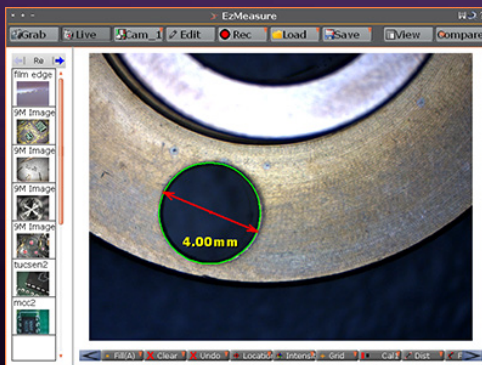

1/2" CCD Sensor

Mighty Cam CCD

CMOS Sensor

Comparison image created with the included ezMeasure Software

MIGHTY CAM CCD CAMERA	
<b>IMAGE SENSOR</b>	1/2" 1.4MP Color CCD
<b>OUTPUT</b>	USB 2.0
<b>PIXEL SIZE</b>	4.65 x 4.65µm
<b>FRAME RATE/RESOLUTION</b>	20FPS (1360 x 1024) 30FPS (1920 x 1080) 45FPS (1024 x 768) 36FPS (1280 x 960)
<b>WHITE BALANCE</b>	Automatic/Manual
<b>SCAN TYPE</b>	Progressive Scan
<b>LENS MOUNT</b>	C Mount
<b>SYSTEMS</b>	Windows 7 & 8
<b>OUTER DIMENSIONS</b>	52mm x 52mm x 39.7mm (2.4" x 2.4" x 1.5" inches)
<b>WEIGHT</b>	121g (.35lbs)
<b>PHOTO FORMAT</b>	JPEG/BMP/PNG/RAW
<b>SHUTTER</b>	Global
<b>COLOR</b>	RGB
<b>PACKAGE CONTENTS</b>	Camera USB Cable Lens Cap Cover ezMeasure Software

Part #	Description	Sensor
26100-245	Mighty Cam CCD	CCD

Supports TWAIN and DirectShow Interfaces

## Analysis Made "EZ"

ezMeasure Software is your digital analization solution. Capture high quality images, record video for playback, calibrate for accurate measurements, annotate and record data. It's all "EZ" with ezMeasure

## Measure, Annotate and Analyze

Utilize ezMeasure's features to callibrate, make accurate measurements, annotate your data and create reports