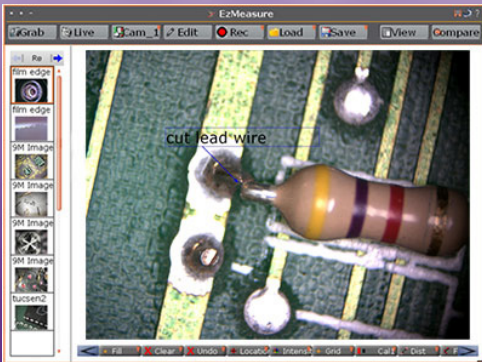

## See the CCD Difference

The Mighty Cam CCD is designed for challenging lighting and color conditions. The CCD sensor provides precise color reproduction and highly detailed images for your demanding applications. When compared to standard camera sensors, the Mighty Cam CCD provides images with higher detail and accurate color. The Mighty Cam CCD is capable of high resolution images with low noise and can precisely capture moving objects. If precise color replication is critical, the exceptional quality of the Mighty Cam CCD sensor will meet the requirements of the most demanding applications. Includes ezMeasure Software for image/video capture, measurements, annotation, analysis and more.

Part #	Description	Sensor
26100-245	Mighty Cam CCD	CCD

Supports TWAIN and DirectShow Interfaces

## Analysis Made "EZ"

ezMeasure Software is your digital analization solution. Capture high quality images, record video for playback, calibrate for accurate measurements, annotate and record data. It's all "EZ" with ezMeasure