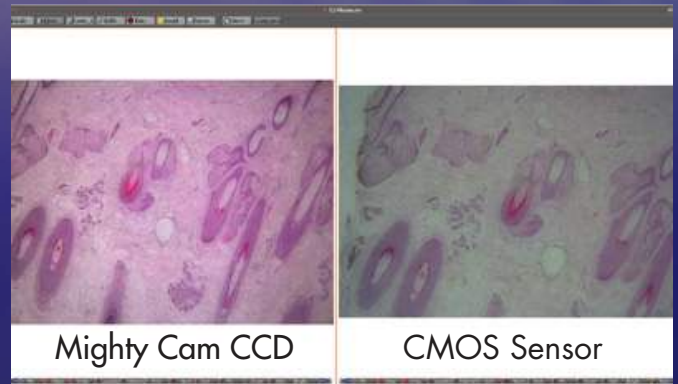

# Mighty Cam CCD USB Camera

## See the CCD Difference

The Mighty Cam CCD is designed for challenging lighting and color conditions. The CCD sensor provides precise color reproduction and highly detailed images for your demanding applications. When compared to standard camera sensors, the Mighty Cam CCD provides images with higher detail and accurate color. The Mighty Cam CCD is capable of high resolution images with low noise and can precisely capture moving objects. If precise color replication is critical, the exceptional quality of the Mighty Cam CCD sensor will meet the requirements of the most demanding applications. Includes ezMeasure Software for image/video capture, measurements, annotation, analysis and more.

1/2" CCD Sensor

Mighty Cam CCD

CMOS Sensor

Comparison image created with the included ezMeasure Software

MIGHTY CAM CCD CAMERA	
<b>IMAGE SENSOR</b>	1/2" 1.4MP Color CCD
<b>OUTPUT</b>	USB 2.0
<b>PIXEL SIZE</b>	4.65 x 4.65µm
<b>FRAME RATE/RESOLUTION</b>	20FPS (1360 x 1024) 30FPS (1920 x 1080) 45FPS (1024 x 768) 36FPS (1280 x 960)
<b>WHITE BALANCE</b>	Automatic/Manual
<b>SCAN TYPE</b>	Progressive Scan
<b>LENS MOUNT</b>	C Mount
<b>SYSTEMS</b>	Windows 7 & 8
<b>OUTER DIMENSIONS</b>	52mm x 52mm x 39.7mm (2.4" x 2.4" x 1.5" inches)
<b>WEIGHT</b>	121g (.35lbs)
<b>PHOTO FORMAT</b>	JPEG/BMP/PNG/RAW
<b>SHUTTER</b>	Global
<b>COLOR</b>	RGB
<b>PACKAGE CONTENTS</b>	Camera USB Cable Lens Cap Cover ezMeasure Software

Part #	Description	Sensor
26100-245	Mighty Cam CCD	CCD

Supports TWAIN and DirectShow Interfaces