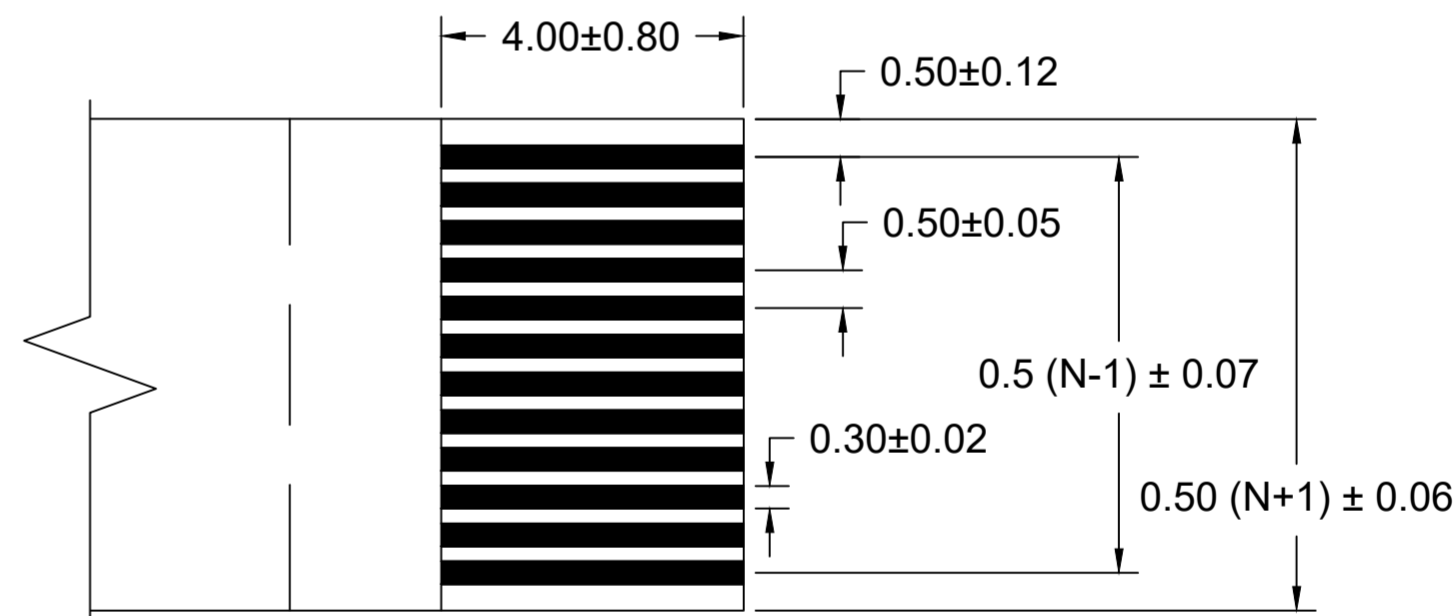

END TAIL DETAIL
SCALE 10:1

NOTES:

1. NO PRINTING ON JUMPER CABLE UNLESS OTHERWISE SPECIFIED. IF PRINTING IS REQUIRED, THEN IT WOULD BE CONSIDERED A SPECIAL JUMPER CABLE.

THIS DRAWING CONTAINS INFORMATION THAT IS PROPRIETARY TO MOLEX ELECTRONIC TECHNOLOGIES, LLC AND SHOULD NOT BE USED WITHOUT WRITTEN PERMISSION

DIMENSION UNITS		SCALE		CURRENT REV DESC: DRAWING CORRECTION									
MM		NA											
GENERAL TOLERANCES (UNLESS SPECIFIED)						EC NO: 728054		0.50MM CENTER FLAT FLEX CABLE (FFC) (EXTRA FLEXIBLE, 105°C, SN PLATED) SALES DRAWING					
		mm	INCH										
4 PLACES	±----	±----					DRWN: DIEGOG7		2022/11/10				
3 PLACES	±----	±----					CHK'D: JSMITH11		2022/11/14				
2 PLACES	±----	±----					APPR: JSMITH11		2022/11/14				
1 PLACE	±----	±----					INITIAL REVISION:						
0 PLACES	±----	±----					DRWN: JLWOLFSB		2011/10/27				
ANGULAR TOL ± 0.5 °			THIRD ANGLE PROJECTION		DRAWING		SERIES		DOCUMENT NUMBER		DOC TYPE	DOC PART	REVISION
					C-SIZE		15166		SD-15166-001		PSD	001	B
DOCUMENT STATUS		RELEASE DATE		MATERIAL NUMBER		CUSTOMER		SHEET NUMBER					
P1		2022/11/14 14:34:44		SEE CHART		GENERAL MARKET		2 OF 2