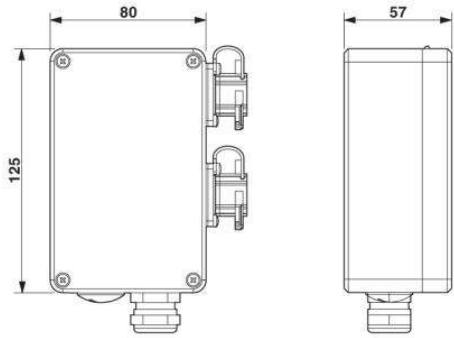

Diagrams/Drawings

Dimensioned drawing

Terminal outlet