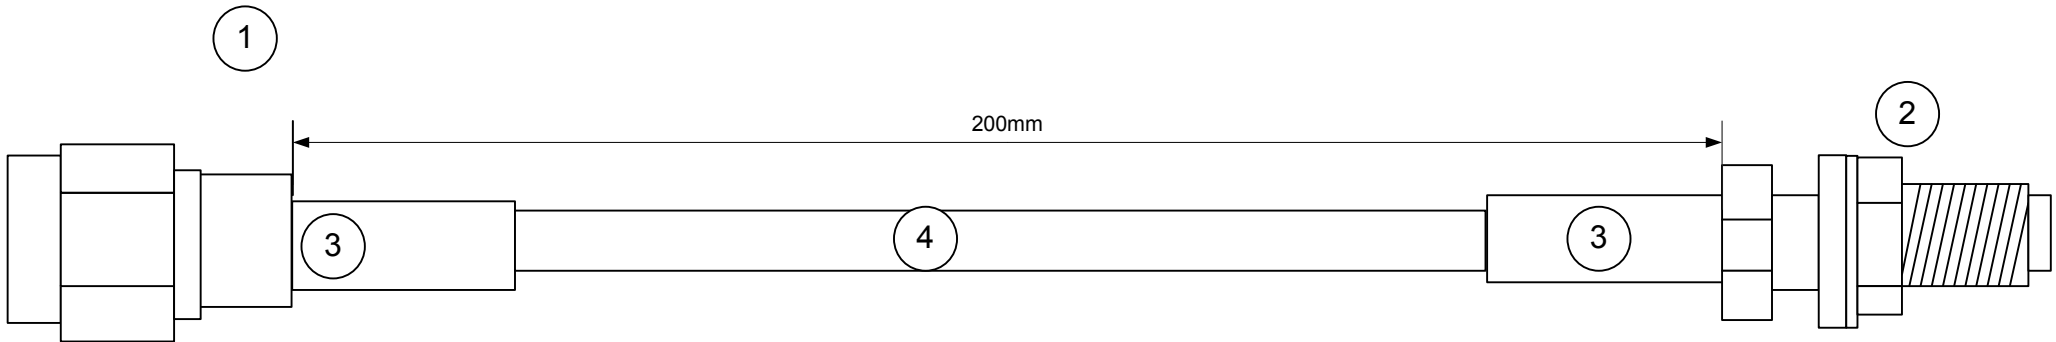

8 7 6 5 4 3 2 1

H
G
F
E
D
C
B
A

H
G
F
E
D
C
B
A

NOT TO SCALE

Notes

- 1. SMA Male Angle
 - 2. Waterproof SMA Female Bulkhead.
 - 3. Heatshrink
 - 4. RG58 cable
- Nominal Impedance: 50ohm
RoHS compliant

All Dimensions in mm

DESCRIPTION				
Cable Assy SMA(M) to SMA(F) Bulkhead cable Assy 200mm				
FILENAME	DRAWN BY	DATE	REVISED	PAGE
CBA-SMAM-SMAFIP	SKA		07/09/2017	1 of 1
REVISIONS				
ZONE	REV	DESCRIPTION	DATE	APPROVED
N/A	1	First Issue	07/09/17	<input type="checkbox"/>
	2			
	3			
	4			
	5			
	6			