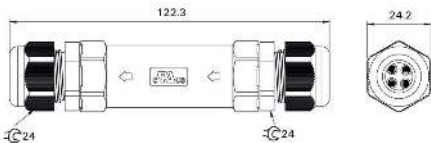

www.weidmueller.com

Technical data

Dimensions and weights

Net weight 35 g

Temperatures

Operating temperature -40 °C...105 °C

General Info

Number of poles	5	Description of article	Connecting module
Colour	black	Housing main material	Nylon, Glass fibre, UL recognized
Tightening torque fixing nut	0.9 Nm	Contact material	Brass, nickel plated
Contact surface	Nickel-plated CuZn	Conductor connection cross-section, solid (AWG)	AWG 18...AWG 14
Wire cross-section, solid, min. (AWG)	AWG 18	Wire cross-section, solid, max. (AWG)	AWG 14
Wire connection cross section, finely stranded, min.	0.75 mm ²	Wire connection cross section, finely stranded, max.	2.5 mm ²
Conductor connection cross-section, flexible	0.75...2.5 mm ²	Sheath diameter, min.	8.5 mm
Sheath diameter, max.	10.5 mm	Contact holder materials	Nylon + Glass fibre, UL Recognized
Protection degree	IP68 (50 m / 24 h)		

Data sheet

IE-CCM-5P-10.5

Weidmüller Interface GmbH & Co. KG
Klingenbergstraße 26
D-32758 Detmold
Germany

www.weidmueller.com

Drawings

Dimensioned drawing

Installation cut-out