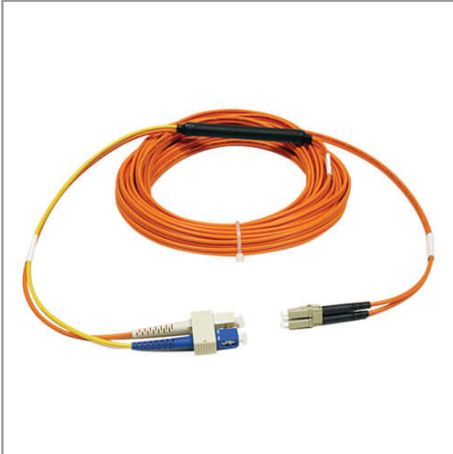

Fiber Optic Mode Conditioning Patch Cable (SC/LC), 4M (13 ft.)

MODEL NUMBER: N424-04M

Highlights

- Converts Singlemode SC GBIC to Multimode LC Patch Panel
- 62.5/125 and 9/125
- Run 1000Base-LX Gigabit Ethernet over MMF by offsetting signal loss

Package Includes

- SC / Mode Conditioning to LC Fiber Optic Patch Cable, 4M (13-ft.)

Features

- Converts Singlemode SC GBIC to Multimode LC Patch Panel
- 62.5/125 and 9/125
- Run 1000Base-LX Gigabit Ethernet over MMF by offsetting signal loss

Specifications

| OVERVIEW | |
|-------------------------|-------------------|
| UPC Code | 037332128119 |
| Optical Mode | OM1 |
| PHYSICAL | |
| Cable Jacket Color | Orange; Yellow |
| Connector Color | Blue; Gray; Black |
| Cable Jacket Material | PVC |
| Cable Jacket Rating | OFNR |
| Clad Diameter (microns) | 125 |
| Core Diameter (microns) | 62.5 |
| Number of Fibers | 2 |
| Cable Length (ft.) | 13.1 |
| Cable Length (m) | 3.99 |