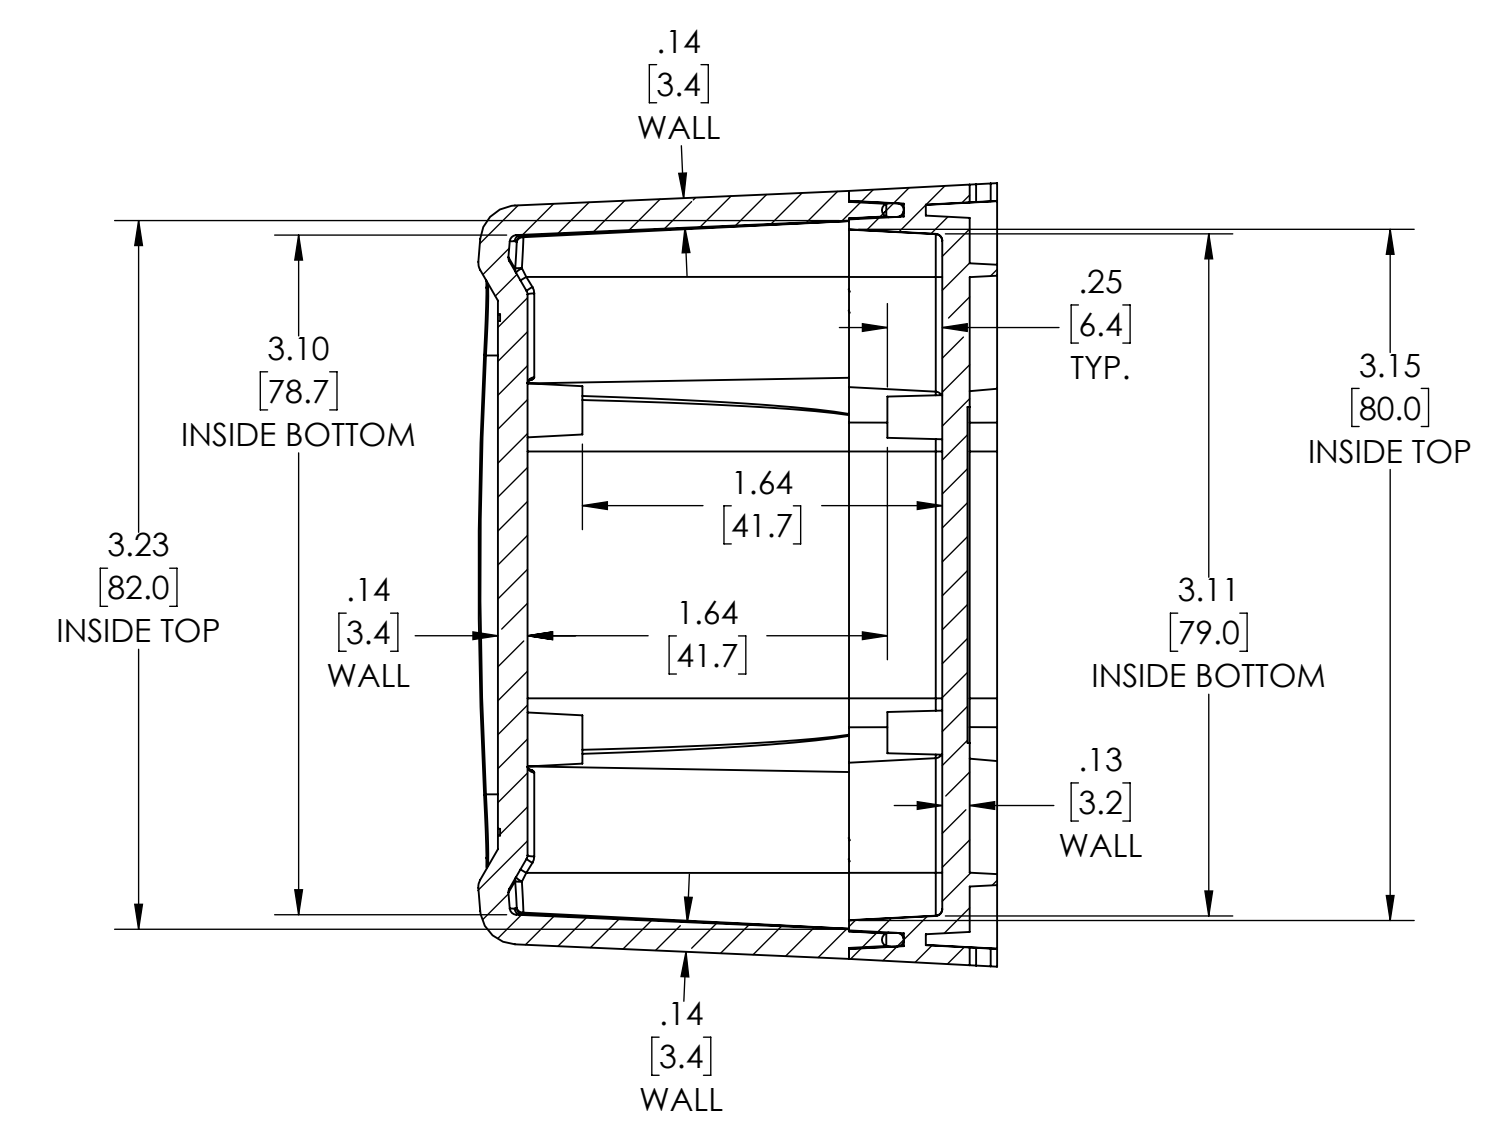

PART NAME

HD SERIES - HEAVY DUTY NEAMA

PART No.

HD-7606

REVISION DATE

1/6/2022

NOTES:

- 1. MATERIAL:
BODY & COVER - GRAY POLYCARBONATE (IMPACT-RESISTANT)
- 2. UL508 / NEMA TYPE 1, 2, 3, 3R, 3X, 3RX, 3D, 3SX, 4, 4X, 6, 6P, 12 & 13 WITH IP65, IP66, IP-67 & IP68 WITH RATING & UL-94 5VA
- 3. POURED CONTINUOUS GASKET (NOT INSTALLED)
- 4. SUPPLIED WITH BODY, COVER & 4 SCREWS
- 5. DIMENSIONS ARE INCH[MM]
- 6. OPTIONAL ACCESSORIES:
ALUMINUM INTERNAL PANEL - HDX-76606

INSIDE VIEW OF BODY COVER NOT SHOWN

SECTION A-A SCALE 2 : 1.75

BOTTOM VIEW OF BODY

DRAWING FOR REFERENCE
 WE RESERVE THE RIGHT TO MAKE CHANGES TO OUR
 STANDARD PRODUCTS. PLEASE CONSULT WITH BUD INDUSTRIES
 PRIOR TO USING THIS DRAWING FOR DESIGN PURPOSES.