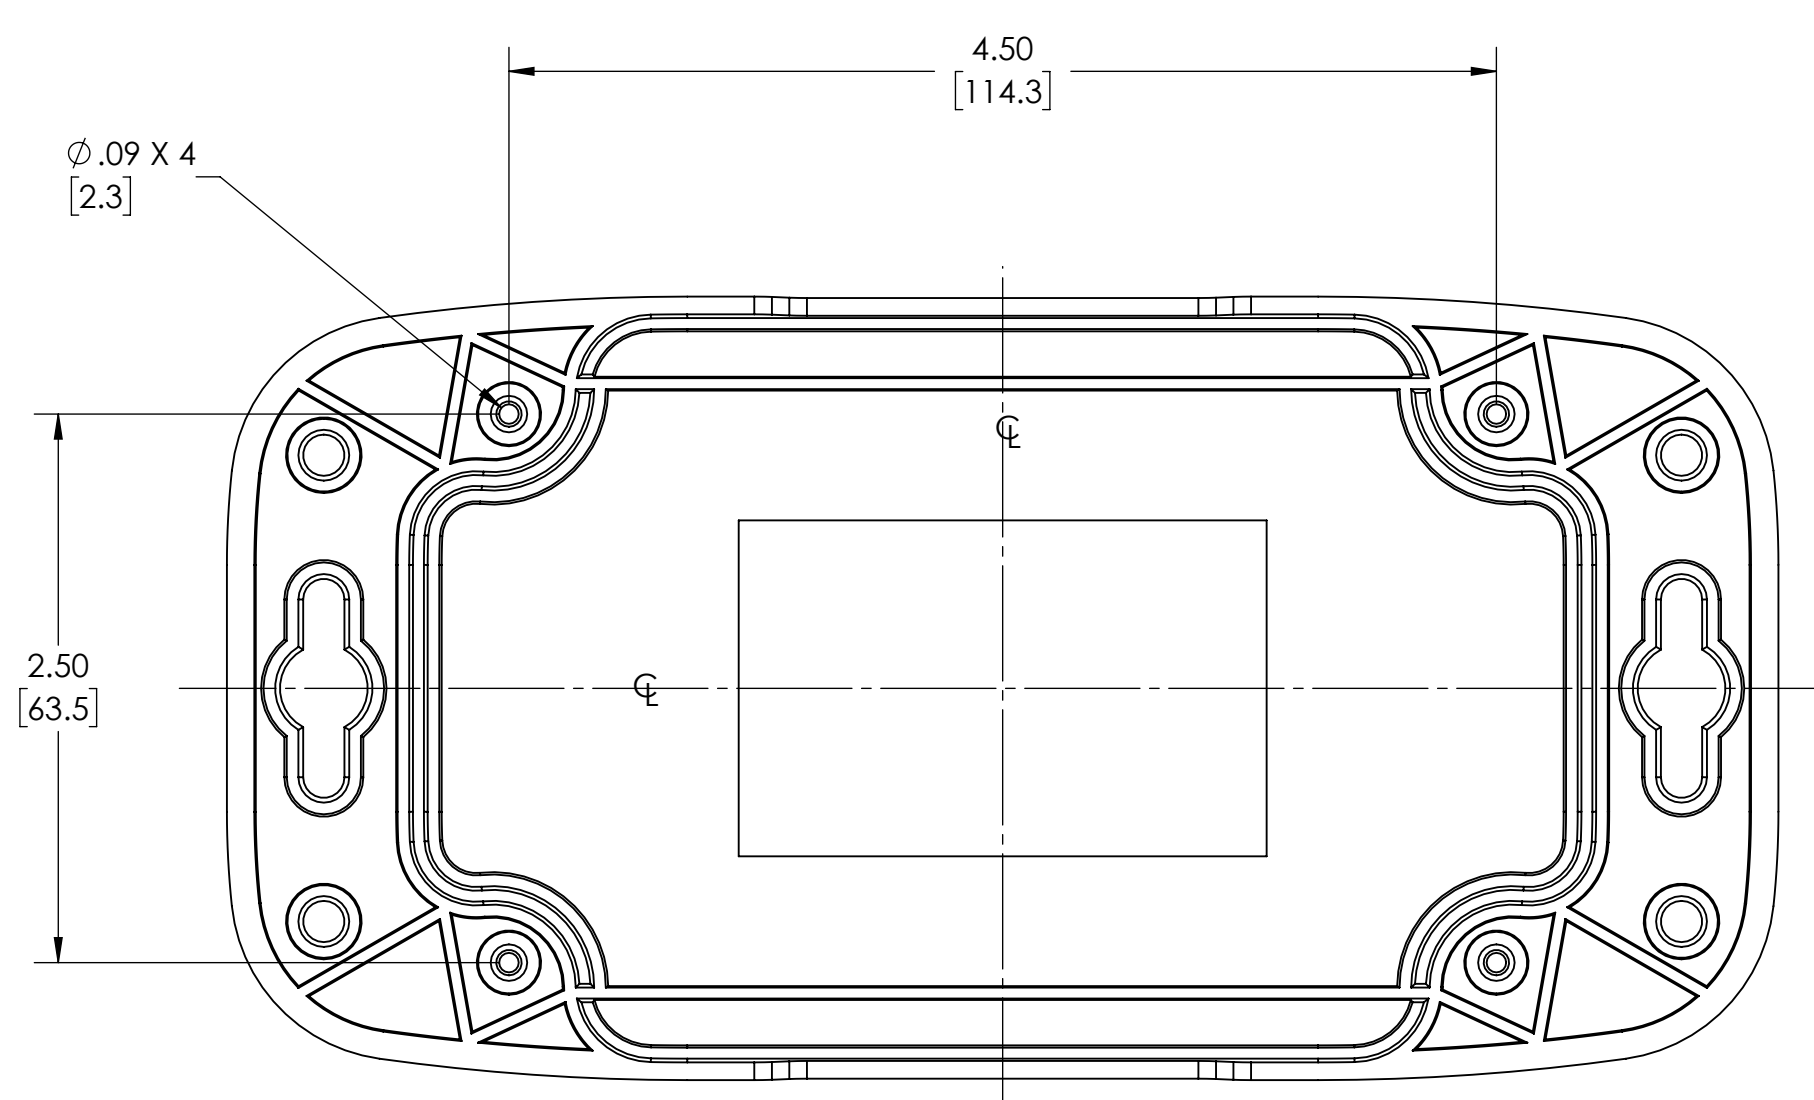

PART NAME

HD SERIES - HEAVY DUTY NEAMA

PART No.

HD-7606

REVISION DATE

1/6/2022

NOTES:

- 1. MATERIAL:
BODY & COVER - GRAY POLYCARBONATE (IMPACT-RESISTANT)
- 2. UL508 / NEMA TYPE 1, 2, 3, 3R, 3X, 3RX, 3D, 3SX, 4, 4X, 6, 6P, 12 & 13 WITH IP65, IP66, IP-67 & IP68 WITH RATING & UL-94 5VA
- 3. POURED CONTINUOUS GASKET (NOT INSTALLED)
- 4. SUPPLIED WITH BODY, COVER & 4 SCREWS
- 5. DIMENSIONS ARE INCH[MM]
- 6. OPTIONAL ACCESSORIES:
ALUMINUM INTERNAL PANEL - HDX-76606

INSIDE VIEW OF BODY COVER NOT SHOWN

SECTION A-A SCALE 2 : 1.75

BOTTOM VIEW OF BODY

DRAWING FOR REFERENCE
 WE RESERVE THE RIGHT TO MAKE CHANGES TO OUR
 STANDARD PRODUCTS. PLEASE CONSULT WITH BUD INDUSTRIES
 PRIOR TO USING THIS DRAWING FOR DESIGN PURPOSES.