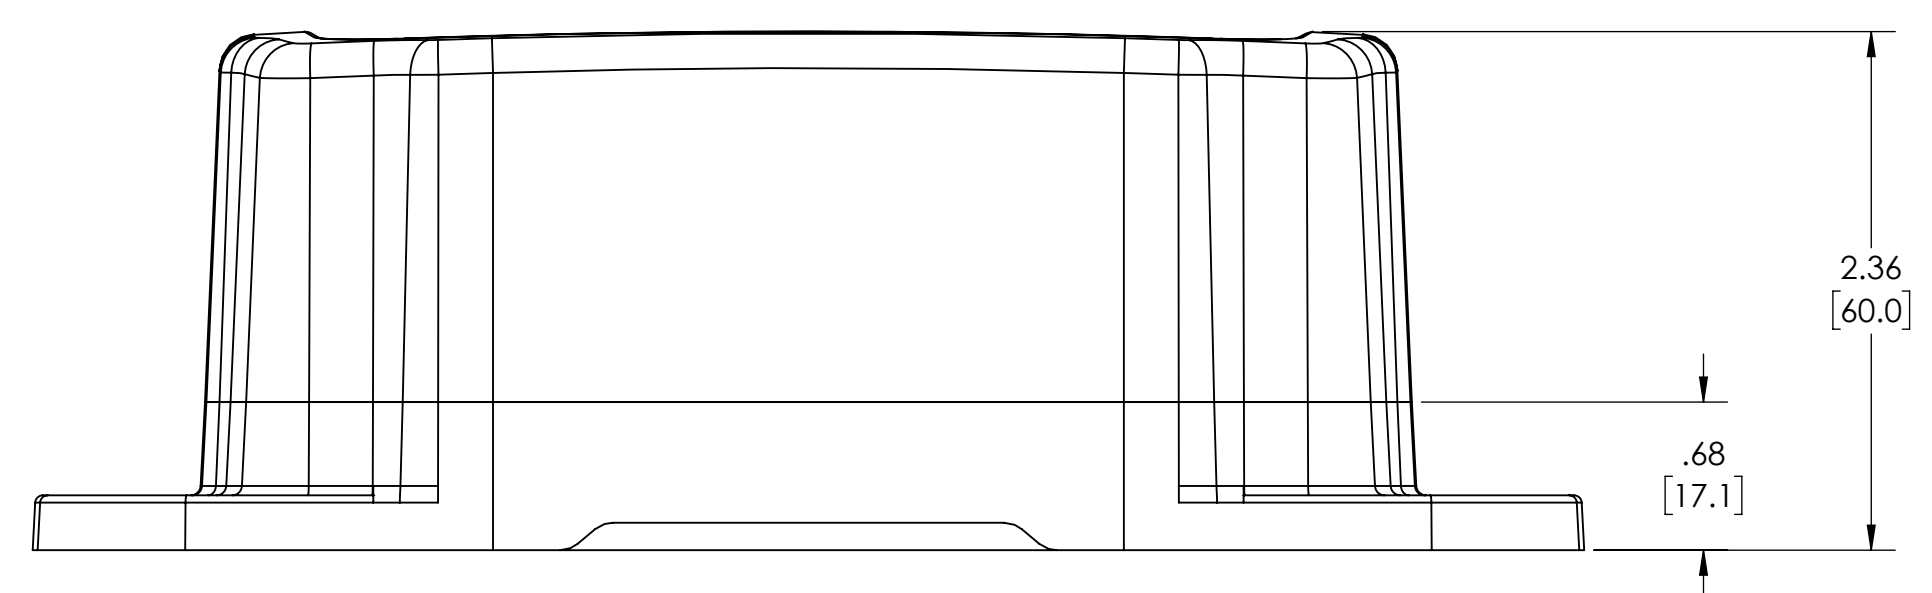

PART NAME

HD SERIES - HEAVY DUTY NEAMA

PART No.

HD-7606

REVISION DATE

1/6/2022

NOTES:

- 1. MATERIAL:
BODY & COVER - GRAY POLYCARBONATE (IMPACT-RESISTANT)
- 2. UL508 / NEMA TYPE 1, 2, 3, 3R, 3X, 3RX, 3D, 3SX, 4, 4X, 6, 6P, 12 & 13 WITH IP65, IP66, IP-67 & IP68 WITH RATING & UL-94 5VA
- 3. POURED CONTINUOUS GASKET (NOT INSTALLED)
- 4. SUPPLIED WITH BODY, COVER & 4 SCREWS
- 5. DIMENSIONS ARE INCH[MM]
- 6. OPTIONAL ACCESSORIES:
ALUMINUM INTERNAL PANEL - HDX-76606

INSIDE VIEW OF BODY COVER NOT SHOWN

SECTION A-A SCALE 2 : 1.75

BOTTOM VIEW OF BODY

DRAWING FOR REFERENCE
 WE RESERVE THE RIGHT TO MAKE CHANGES TO OUR
 STANDARD PRODUCTS. PLEASE CONSULT WITH BUD INDUSTRIES
 PRIOR TO USING THIS DRAWING FOR DESIGN PURPOSES.