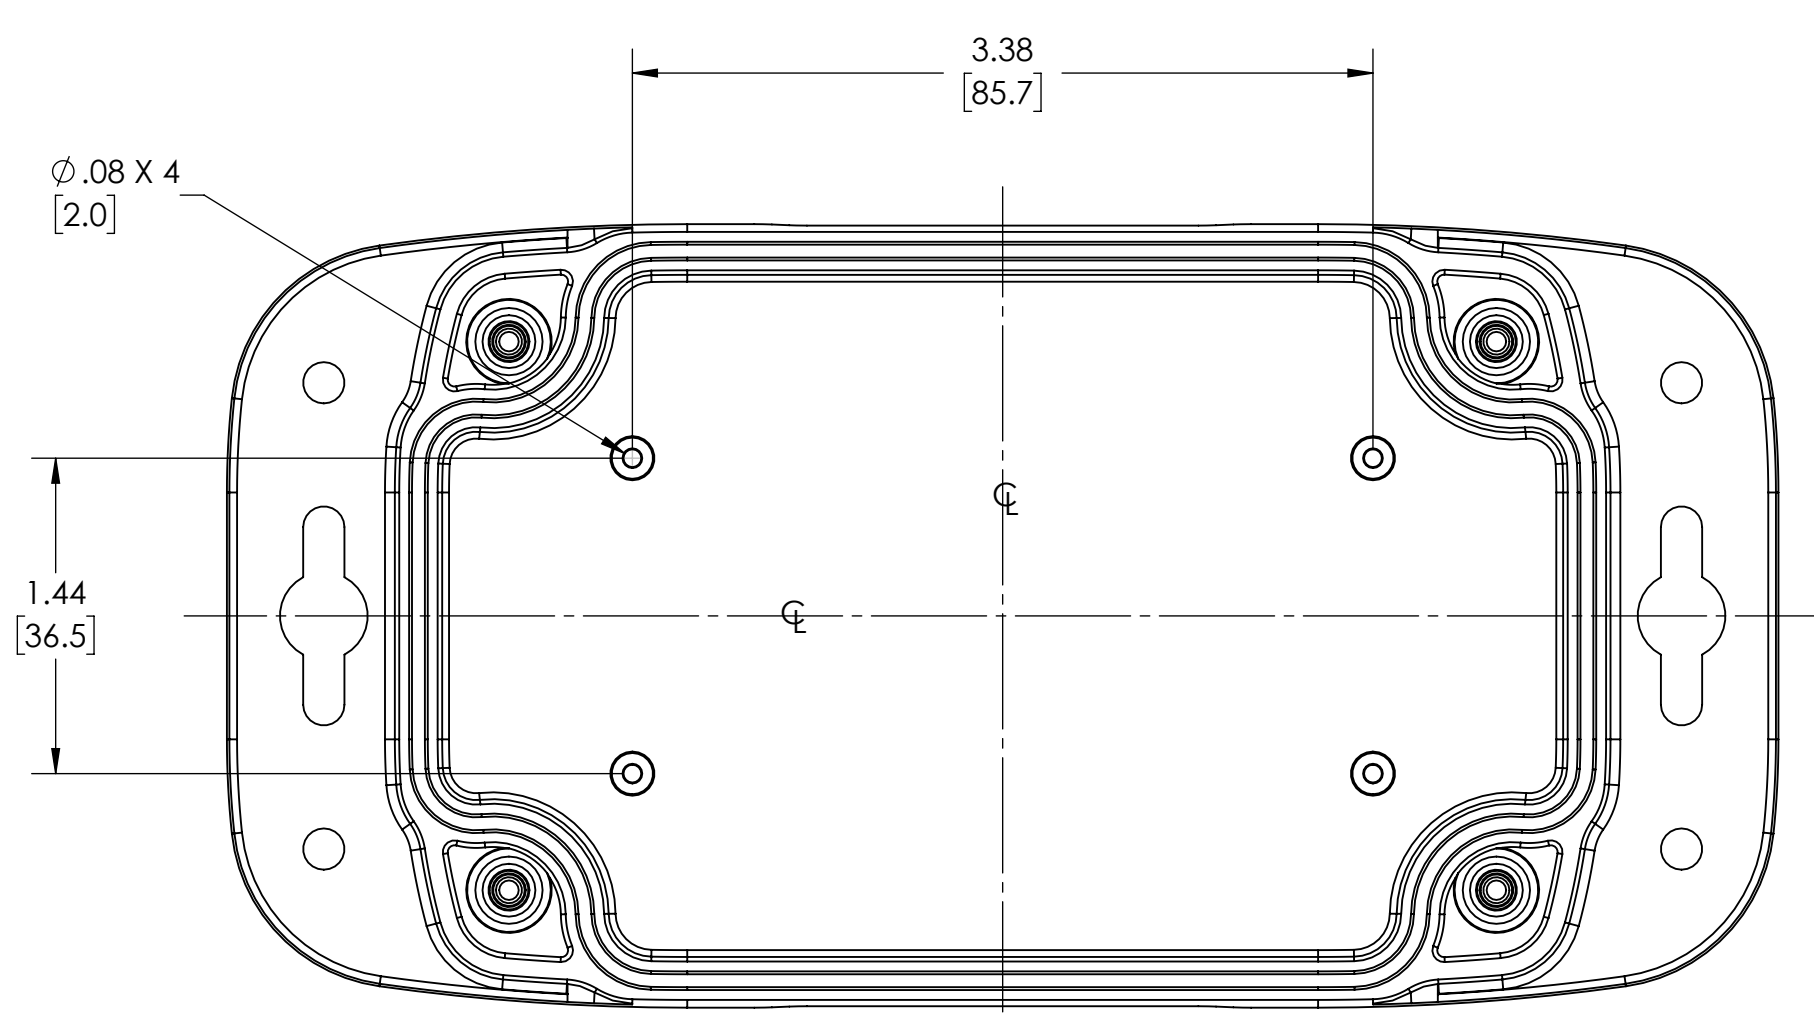

PART NAME

HD SERIES - HEAVY DUTY NEAMA

PART No.

HD-7606

REVISION DATE

1/6/2022

NOTES:

- 1. MATERIAL:
BODY & COVER - GRAY POLYCARBONATE (IMPACT-RESISTANT)
- 2. UL508 / NEMA TYPE 1, 2, 3, 3R, 3X, 3RX, 3D, 3SX, 4, 4X, 6, 6P, 12 & 13 WITH IP65, IP66, IP-67 & IP68 WITH RATING & UL-94 5VA
- 3. POURED CONTINUOUS GASKET (NOT INSTALLED)
- 4. SUPPLIED WITH BODY, COVER & 4 SCREWS
- 5. DIMENSIONS ARE INCH[MM]
- 6. OPTIONAL ACCESSORIES:
ALUMINUM INTERNAL PANEL - HDX-76606

INSIDE VIEW OF BODY COVER NOT SHOWN

SECTION A-A SCALE 2 : 1.75

BOTTOM VIEW OF BODY

DRAWING FOR REFERENCE
 WE RESERVE THE RIGHT TO MAKE CHANGES TO OUR
 STANDARD PRODUCTS. PLEASE CONSULT WITH BUD INDUSTRIES
 PRIOR TO USING THIS DRAWING FOR DESIGN PURPOSES.