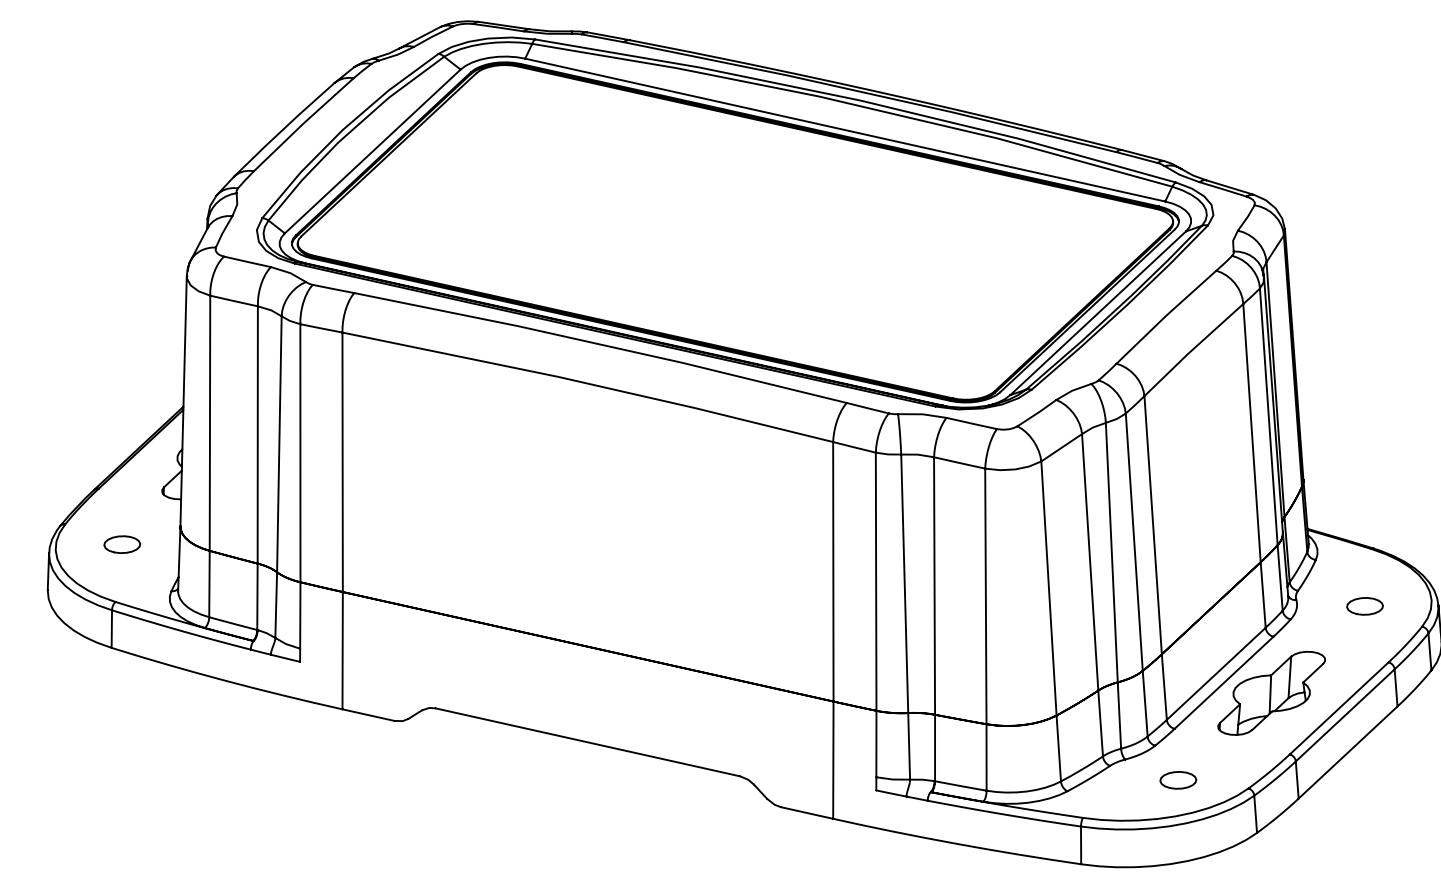

PART NAME

HD SERIES - HEAVY DUTY NEAMA

PART No.

HD-7606

REVISION DATE

1/6/2022

NOTES:

- 1. MATERIAL:
BODY & COVER - GRAY POLYCARBONATE (IMPACT-RESISTANT)
- 2. UL508 / NEMA TYPE 1, 2, 3, 3R, 3X, 3RX, 3D, 3SX, 4, 4X, 6, 6P, 12 & 13 WITH IP65, IP66, IP-67 & IP68 WITH RATING & UL-94 5VA
- 3. POURED CONTINUOUS GASKET (NOT INSTALLED)
- 4. SUPPLIED WITH BODY, COVER & 4 SCREWS
- 5. DIMENSIONS ARE INCH[MM]
- 6. OPTIONAL ACCESSORIES:
ALUMINUM INTERNAL PANEL - HDX-76606

INSIDE VIEW OF BODY COVER NOT SHOWN

SECTION A-A SCALE 2 : 1.75

BOTTOM VIEW OF BODY

DRAWING FOR REFERENCE
 WE RESERVE THE RIGHT TO MAKE CHANGES TO OUR
 STANDARD PRODUCTS. PLEASE CONSULT WITH BUD INDUSTRIES
 PRIOR TO USING THIS DRAWING FOR DESIGN PURPOSES.