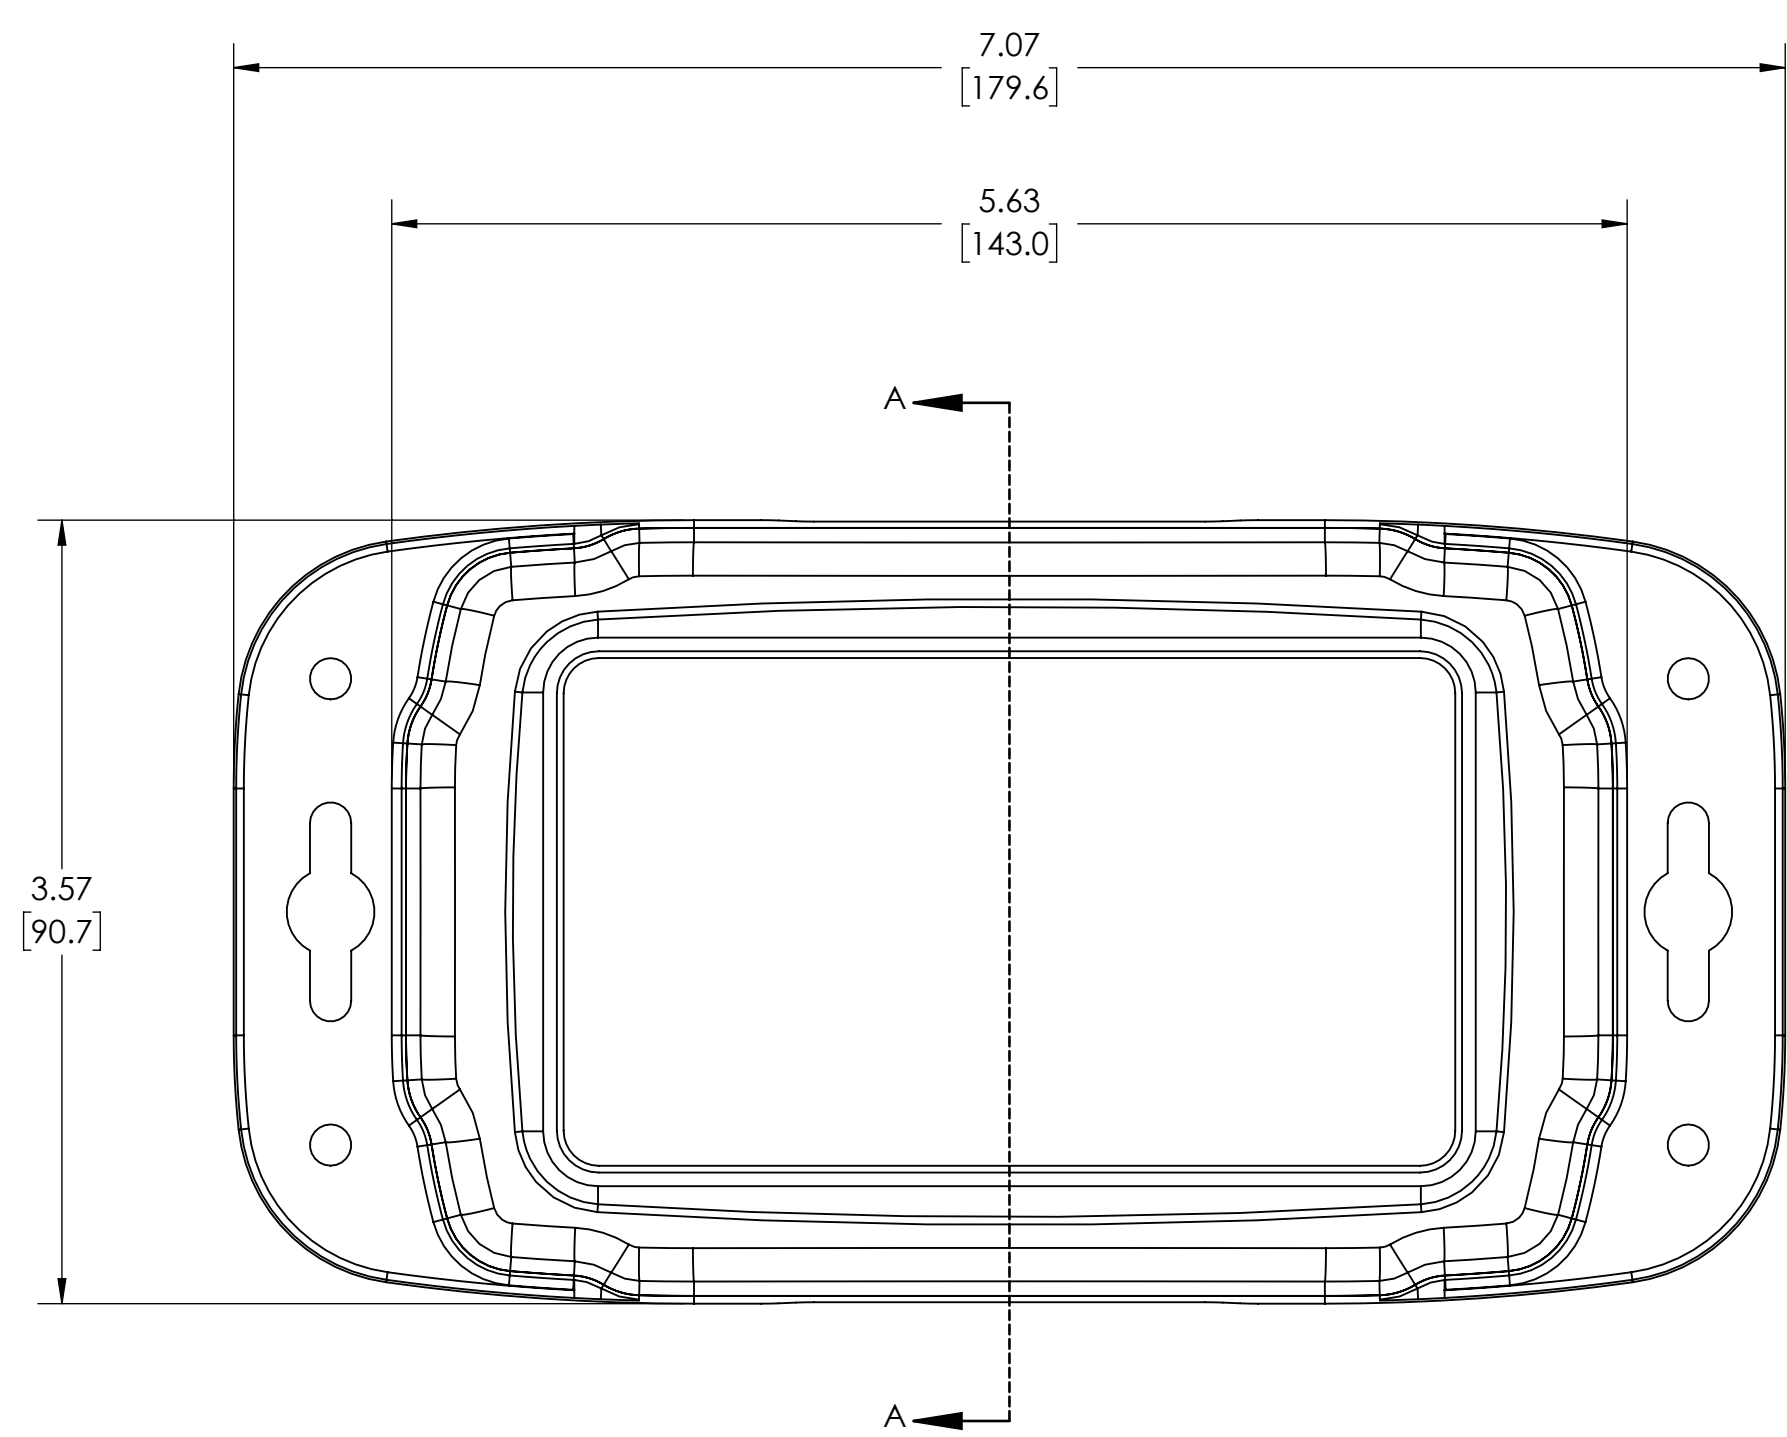

PART NAME

HD SERIES - HEAVY DUTY NEAMA

PART No.

HD-7606

REVISION DATE

1/6/2022

NOTES:

- 1. MATERIAL:
BODY & COVER - GRAY POLYCARBONATE (IMPACT-RESISTANT)
- 2. UL508 / NEMA TYPE 1, 2, 3, 3R, 3X, 3RX, 3D, 3SX, 4, 4X, 6, 6P, 12 & 13 WITH IP65, IP66, IP-67 & IP68 WITH RATING & UL-94 5VA
- 3. POURED CONTINUOUS GASKET (NOT INSTALLED)
- 4. SUPPLIED WITH BODY, COVER & 4 SCREWS
- 5. DIMENSIONS ARE INCH[MM]
- 6. OPTIONAL ACCESSORIES:
ALUMINUM INTERNAL PANEL - HDX-76606

INSIDE VIEW OF BODY COVER NOT SHOWN

SECTION A-A SCALE 2 : 1.75

BOTTOM VIEW OF BODY

DRAWING FOR REFERENCE
 WE RESERVE THE RIGHT TO MAKE CHANGES TO OUR
 STANDARD PRODUCTS. PLEASE CONSULT WITH BUD INDUSTRIES
 PRIOR TO USING THIS DRAWING FOR DESIGN PURPOSES.