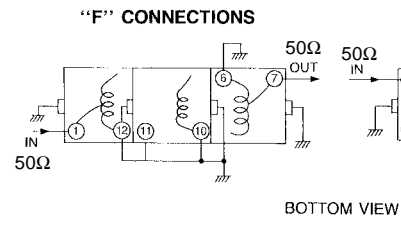

5HW Double Tuned
5HT Triple Tuned

Frequency Range: 5HW, 5HT 350-1500MHz

5HW

5HT

Characteristic

continued on next page