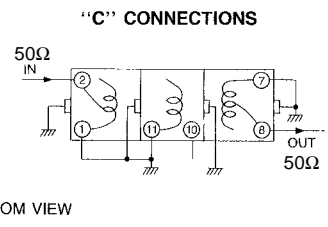

5HW Double Tuned
5HT Triple Tuned

Frequency Range: 5HW, 5HT 350-1500MHz

5HW

5HT

Characteristic

continued on next page