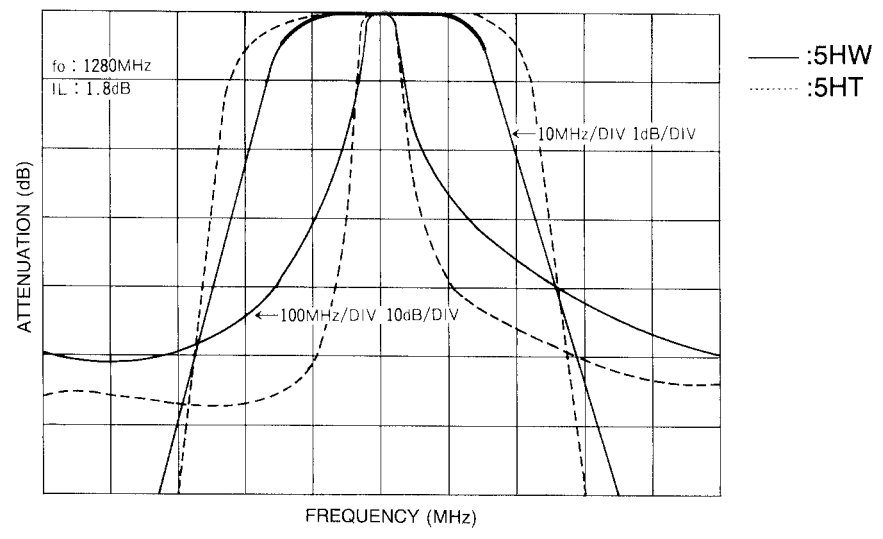

**5HW Double Tuned**  
**5HT Triple Tuned**

Frequency Range: 5HW, 5HT 350-1500MHz

**5HW**

**5HT**

**Characteristic**

continued on next page

continued from previous page

### *TYPE 5HW (Double Tuned)*

TOKO Part Number	Center Frequency (MHz)	Bandwidth @ -1dB (MHz) min.	Selectivity		Ripple (dB) max.	Insertion Loss (dB) max.
			Fo- ( )MHz (dB) min.	Fo+ ( )MHz (dB) min.		
5HW-35045A-365	365	6.0	25(50)	20(50)	1.0	4.5
5HW-36535A-380	380	7.0	25(50)	20(50)	1.0	4.5
5HW-39545A-425	425	7.0	25(50)	20(50)	1.0	4.5
5HW-40545A-430	430	7.0	25(50)	20(50)	1.0	4.5
5HW-44545A-475	475	8.0	22(50)	18(50)	1.0	4.5
5HW-47535A-505	505	10.0	20(50)	16(50)	1.0	4.5
5HW-51035A-530	530	10.0	20(50)	16(50)	1.0	4.5
5HW-52535A-545	545	10.0	20(50)	16(50)	1.0	4.5
5HW-58080A-625	625	10.0	18(50)	15(50)	1.0	4.5
5HW-65535A-670	670	14.0	26(100)	23(100)	1.0	3.5
5HW-94555A-959	959	18.0	20(100)	17(100)	1.0	3.5
5HW-100090A-1010	1010	16.0	18(100)	14(100)	1.0	3.5
5HW-109060A-1130	1130	18.0	16(100)	14(100)	1.0	3.5
5HW-115045F-1195	1195	24.0	20(100)	18(100)	1.0	3.5
5HW-120050F-1225	1225	18.0	24(100)	20(100)	1.0	3.5
5HW-125055F-1305	1305	25.0	20(100)	18(100)	1.0	3.5