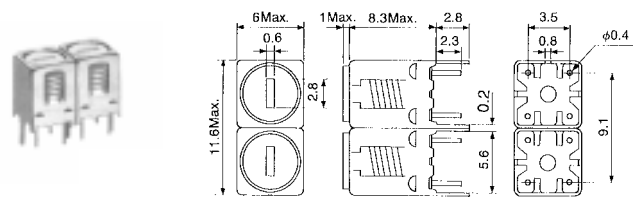

**5HW Double Tuned**  
**5HT Triple Tuned**

Frequency Range: 5HW, 5HT 350-1500MHz

**5HW**

**5HT**

**Characteristic**

continued on next page

continued from previous page

### *TYPE 5HW (Double Tuned)*

TOKO Part Number	Center Frequency (MHz)	Bandwidth @ -1dB (MHz) min.	Selectivity		Ripple (dB) max.	Insertion Loss (dB) max.
			Fo- ( )MHz (dB) min.	Fo+ ( )MHz (dB) min.		
5HW-35045A-365	365	6.0	25(50)	20(50)	1.0	4.5
5HW-36535A-380	380	7.0	25(50)	20(50)	1.0	4.5
5HW-39545A-425	425	7.0	25(50)	20(50)	1.0	4.5
5HW-40545A-430	430	7.0	25(50)	20(50)	1.0	4.5
5HW-44545A-475	475	8.0	22(50)	18(50)	1.0	4.5
5HW-47535A-505	505	10.0	20(50)	16(50)	1.0	4.5
5HW-51035A-530	530	10.0	20(50)	16(50)	1.0	4.5
5HW-52535A-545	545	10.0	20(50)	16(50)	1.0	4.5
5HW-58080A-625	625	10.0	18(50)	15(50)	1.0	4.5
5HW-65535A-670	670	14.0	26(100)	23(100)	1.0	3.5
5HW-94555A-959	959	18.0	20(100)	17(100)	1.0	3.5
5HW-100090A-1010	1010	16.0	18(100)	14(100)	1.0	3.5
5HW-109060A-1130	1130	18.0	16(100)	14(100)	1.0	3.5
5HW-115045F-1195	1195	24.0	20(100)	18(100)	1.0	3.5
5HW-120050F-1225	1225	18.0	24(100)	20(100)	1.0	3.5
5HW-125055F-1305	1305	25.0	20(100)	18(100)	1.0	3.5