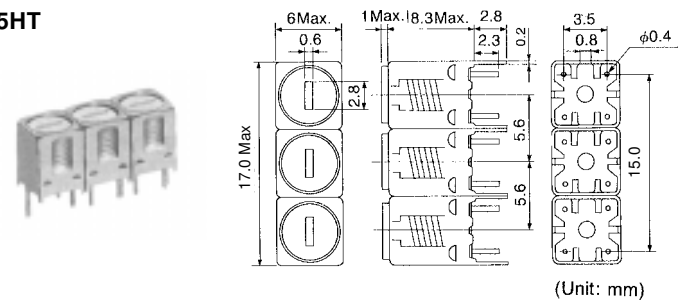

5HW Double Tuned
5HT Triple Tuned

Frequency Range: 5HW, 5HT 350-1500MHz

5HW

5HT

Characteristic

continued on next page