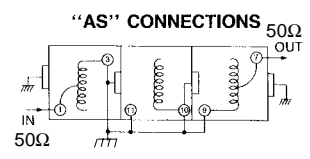

5HW Double Tuned
5HT Triple Tuned

Frequency Range: 5HW, 5HT 350-1500MHz

5HW

5HT

Characteristic

continued on next page