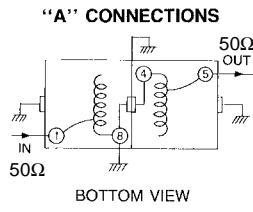

5HW Double Tuned
5HT Triple Tuned

Frequency Range: 5HW, 5HT 350-1500MHz

5HW

5HT

Characteristic

continued on next page