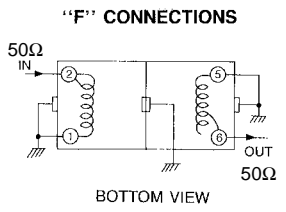

5HW Double Tuned
5HT Triple Tuned

Frequency Range: 5HW, 5HT 350-1500MHz

5HW

5HT

Characteristic

continued on next page