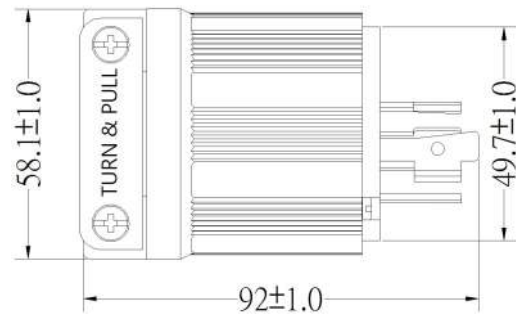

NEMA L15-20 Locking Plug

Technical Datasheet

Product Specifications	
Product Item	Twist-Lock Plug
Wiring Scheme	3 Pole, 4 Wire Grounding
Amperage	20A
Voltage	250V AC
NEMA Configuration	L15-20P
Color	Black
Blade Holder Material	Gray Polycarbonate
Terminal Retainer Material	Clear Polycarbonate
Housing Material	Black Nylon
Cord Clamp Material	Black Nylon
Blade Material	Brass
Terminal Screw Material	#8-32 solid brass
Ground Screw Material	#8-32 solid brass (Green)
Listings	UL/cUL E237606