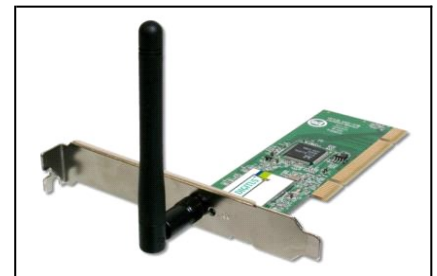

DIGITUS Wireless LAN PCI adapter, 802.11g

DN-7006GT 4016032233138

**DIGITUS Wireless LAN PCI adapter, 54Mbps
IEEE 802.11g, 128-BIT WEP, WPA, WPA2 encryption Realtek chip, WIN2000/XP/VISTA**

Experience superior Wireless connectivity with high-speed and security

- 1 IEEE 802.11b and IEEE 802.11g compatible
- 1 PCI 32-bit / 33MHz
- 1 Supported data transfer rates: 1.0Mbps, 2.0Mbps, 5.5Mbps, 11Mbps, 54Mbps
- 1 128-bit WEP (Wired equivalent privacy) encryption
- 1 WPA and WPA2 supported
- 1 Realtek chipset
- 1 Suitable for all current network environments
- 1 Supports Windows 7, Vista and XP