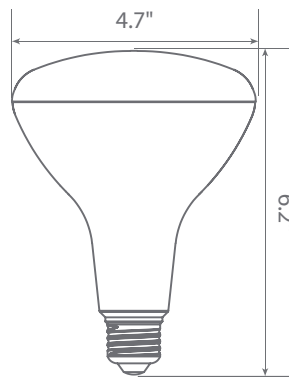

Product Dimensions